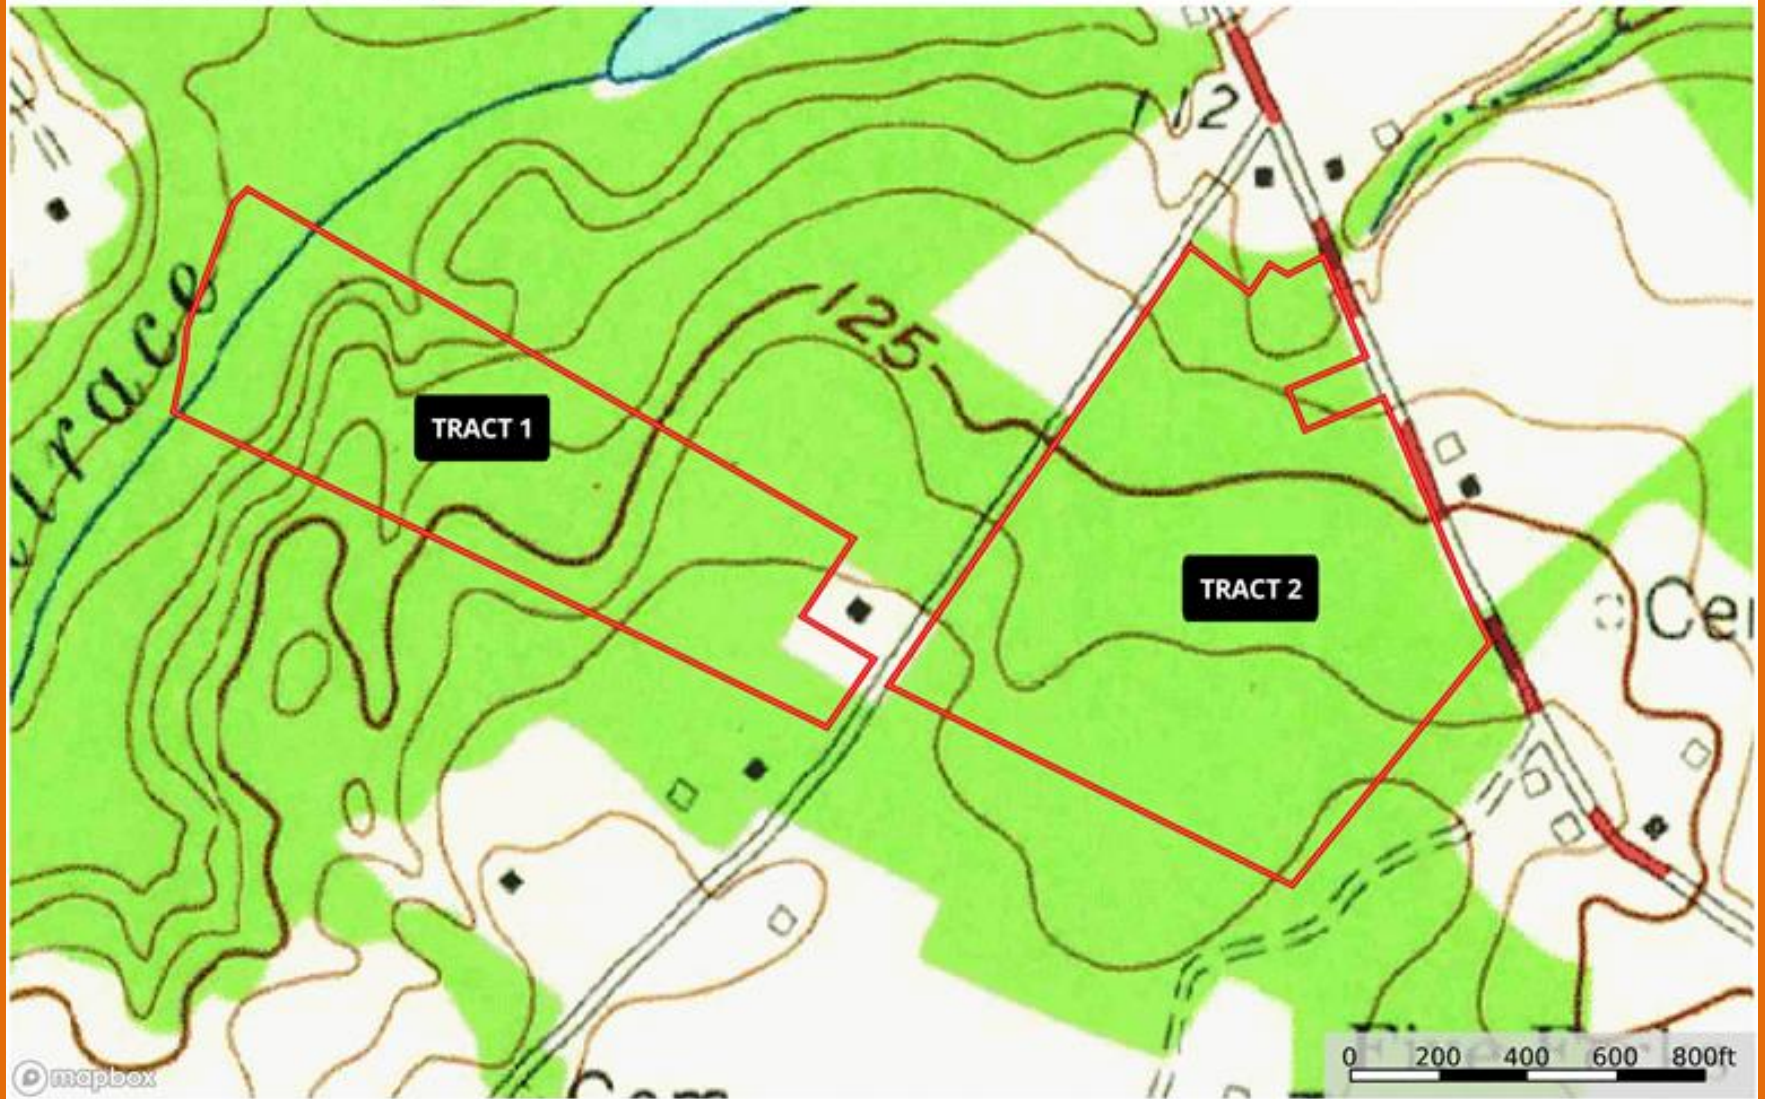

Sand Rock Road Tracts Topographical Map

Robeson County, North Carolina, AC +/-

Boundary

Marty Lanier
P: (910) 617-4326

www.rockcreeklandcompany.com

604 George II Highway Winnabow NC 28479