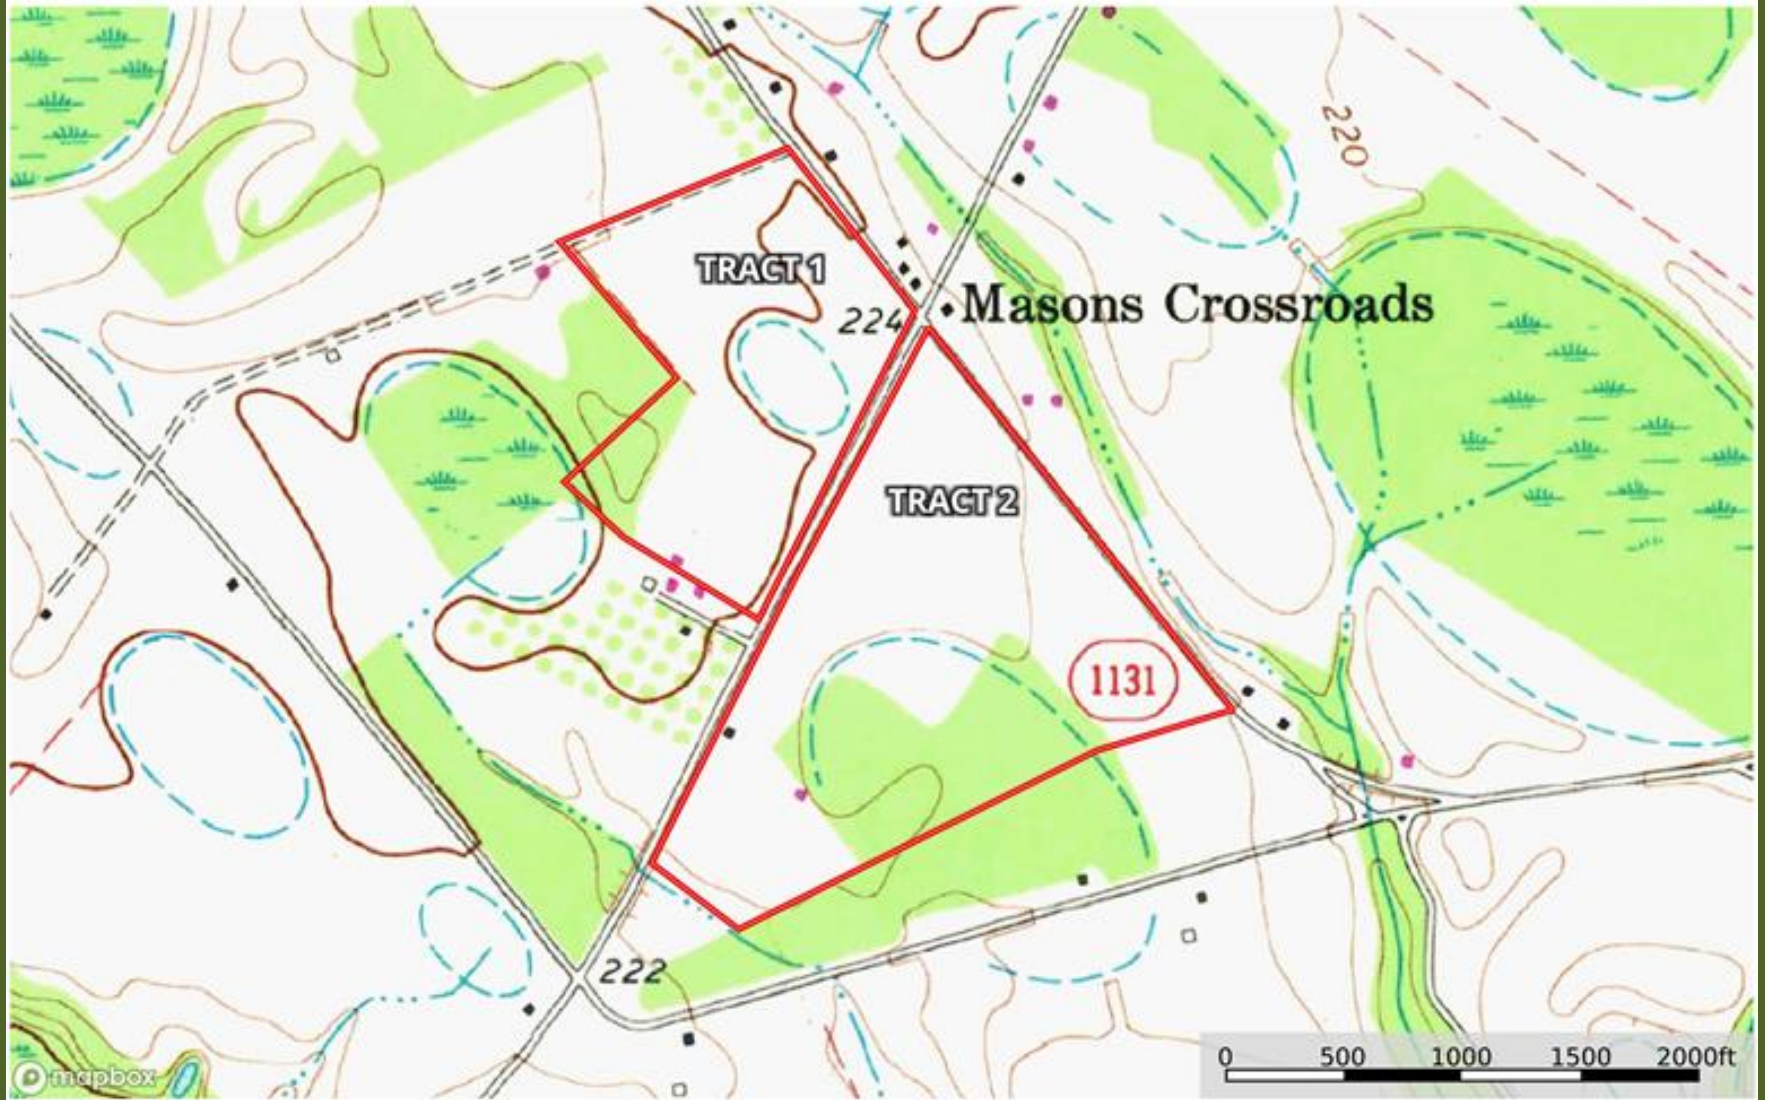

Old Stage Road Farms Topographical Map

Scotland County, North Carolina, 103 AC +/-

Boundary

Marty Lanier

P: (910) 617-4326

www.rockcreeklandcompany.com

604 George II Highway Winnabow NC 28479