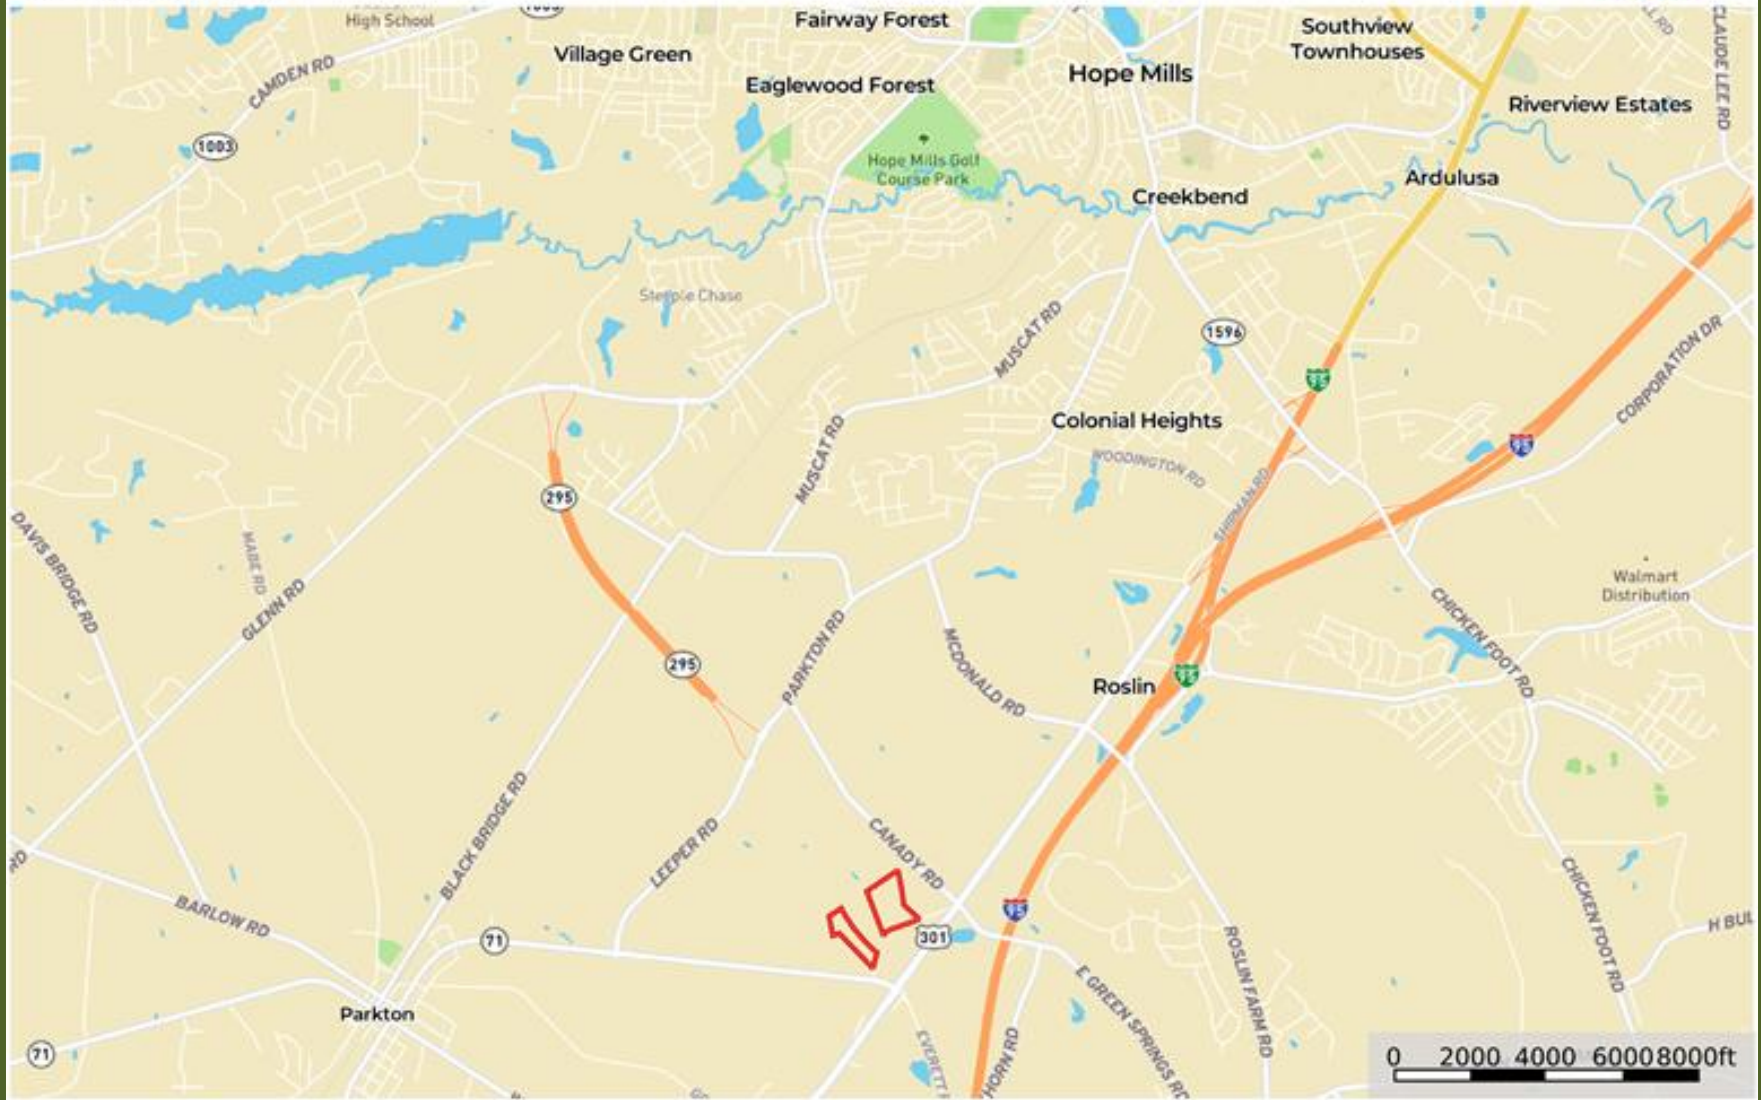

Kehukee Drive Farm Location Map

North Carolina, AC +/-

Boundary

Marty Lanier
P: (910) 617-4326

www.rockcreeklandcompany.com

604 George II Highway Winnabow NC 28479