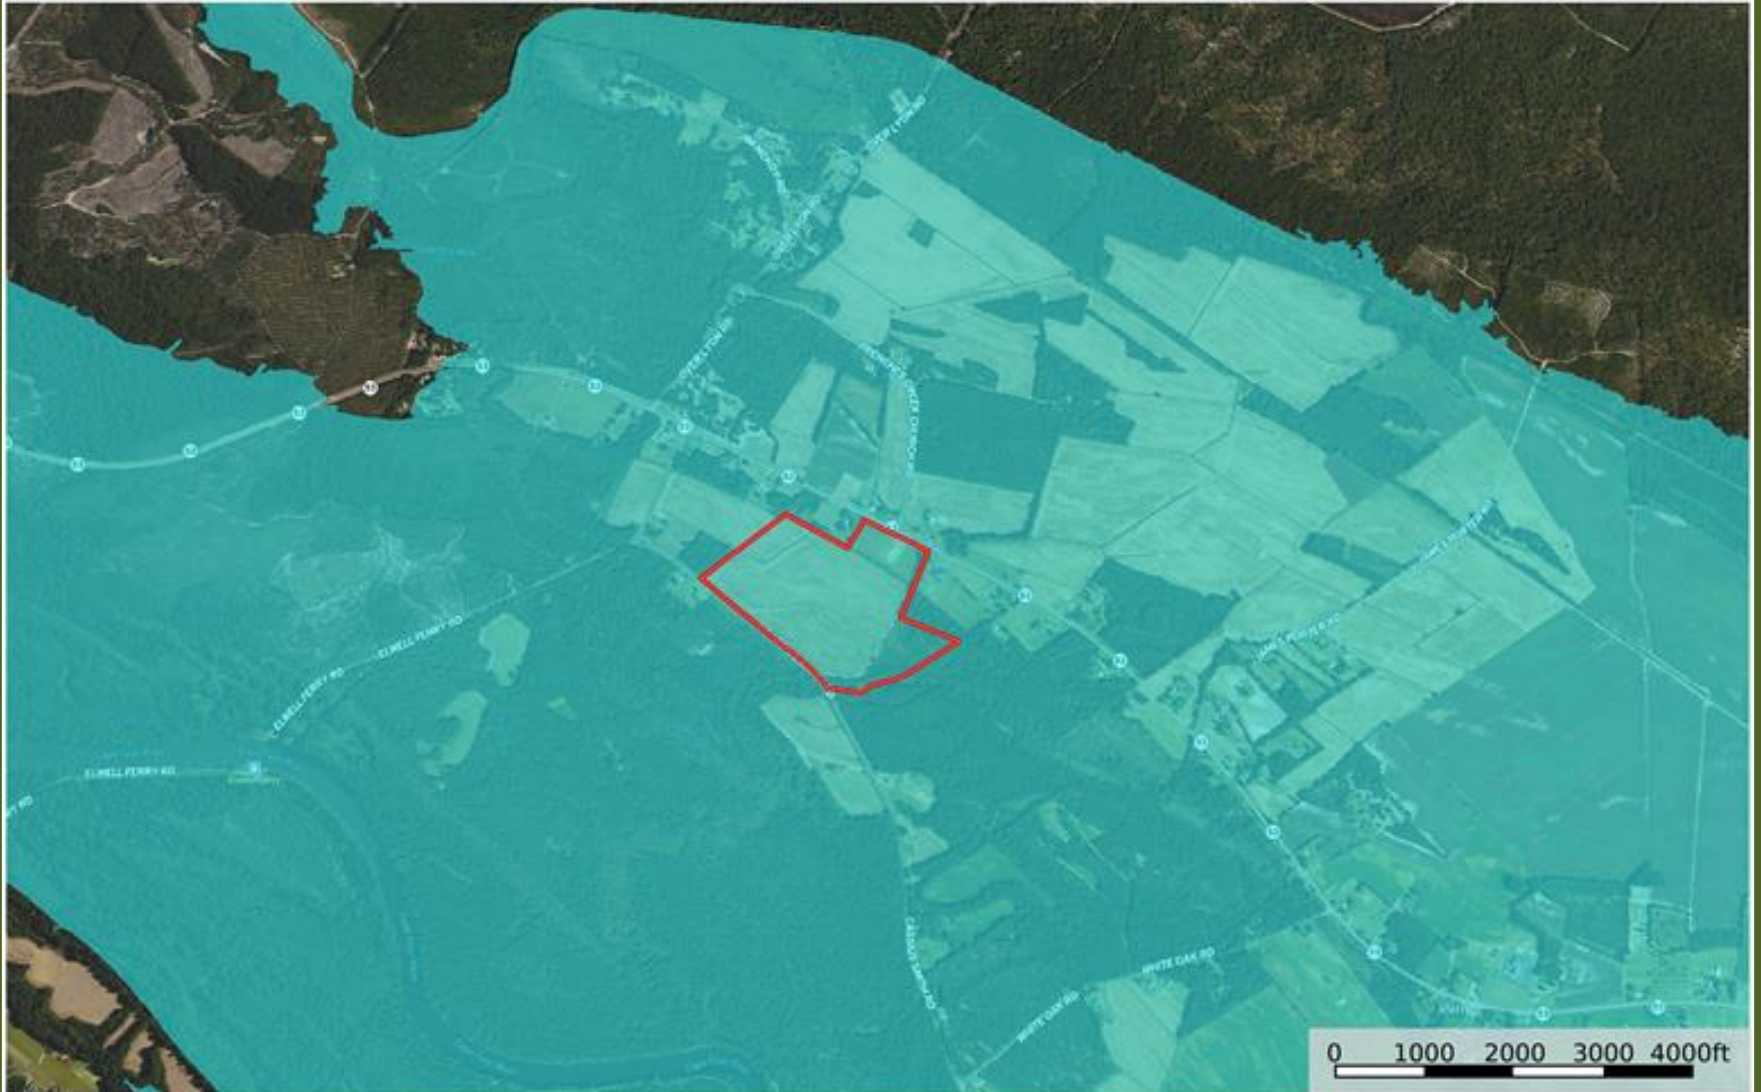

Kelly Farm Flood Zone Map

Bladen County, North Carolina, 75 AC +/-

- Boundary
- 100 Year Floodplain
- 500 Year Floodplain
- Floodway
- Special
- Unmapped/ Not included

Marty Lanier
P: (910) 617-4326

www.rockcreeklandcompany.com

604 George II Highway Winnabow NC 28479