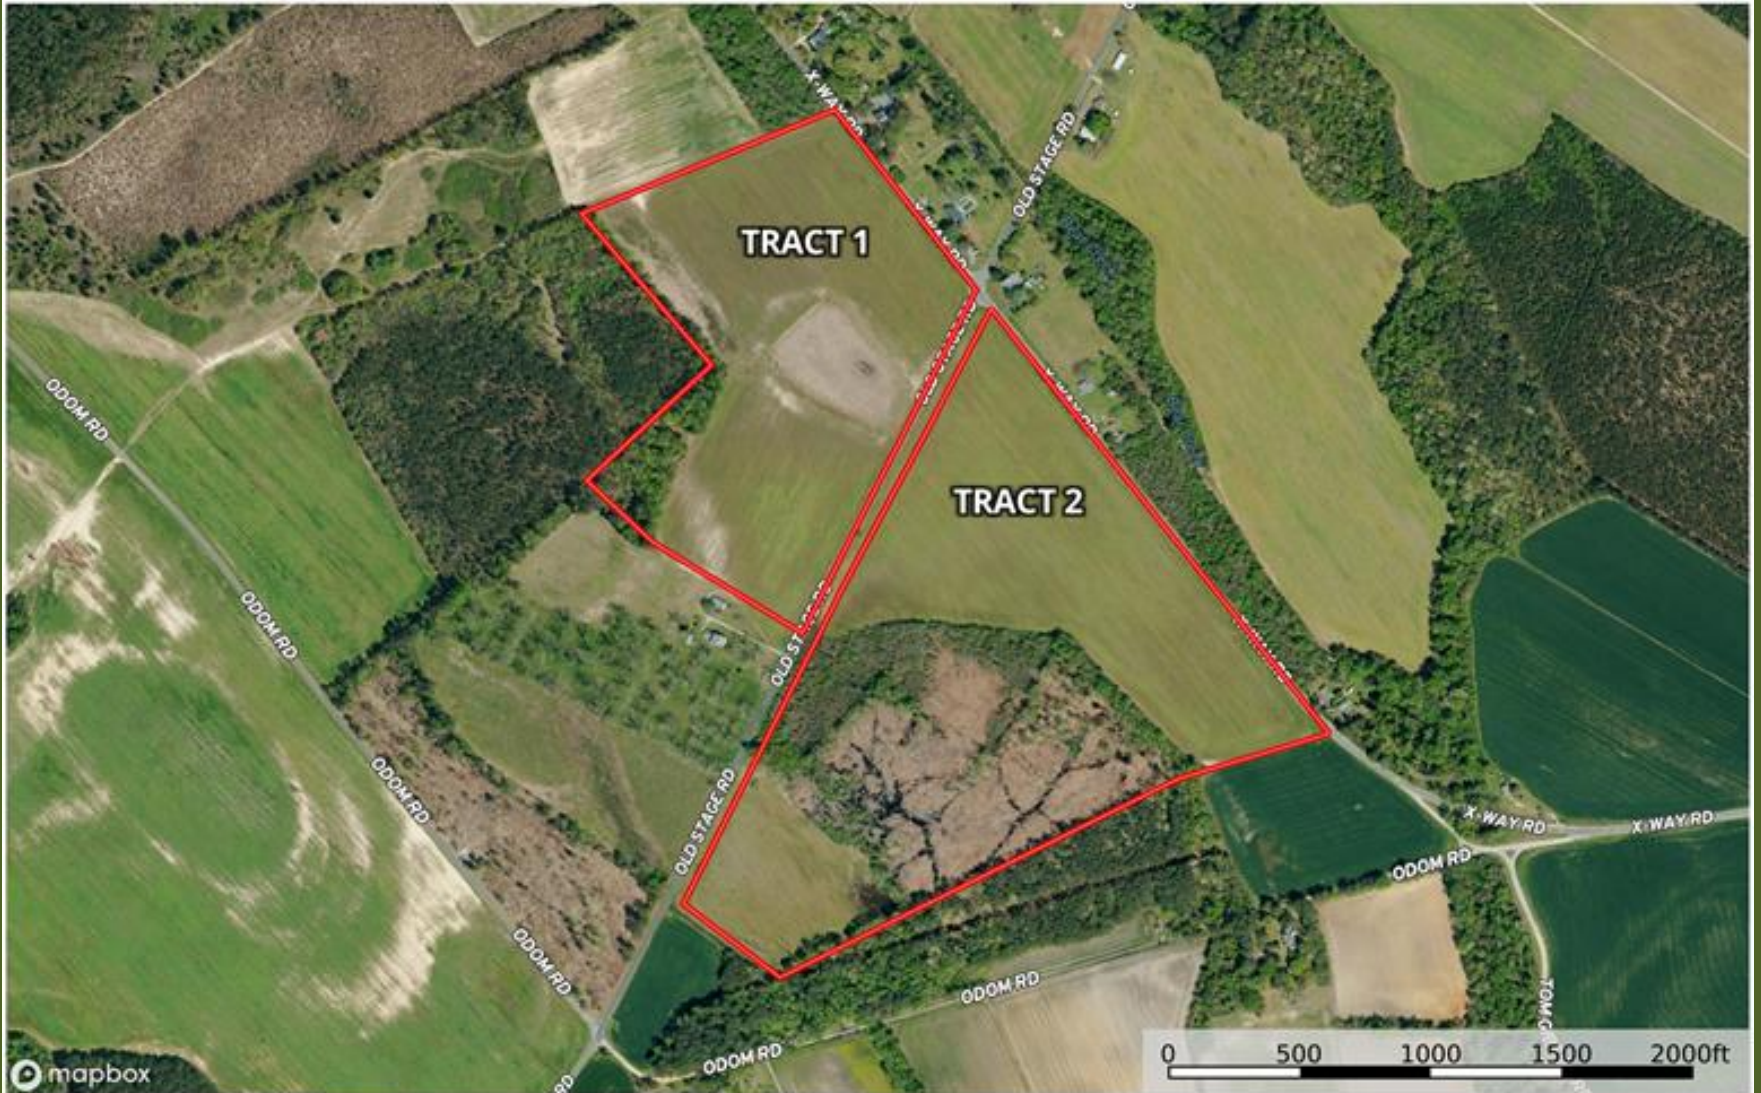

Old Stage Road Farms Aerial Map
Scotland County, North Carolina, 103 AC +/-

mapbox

Boundary

Marty Lanier
P: (910) 617-4326

www.rockcreeklandcompany.com

604 George II Highway Winnabow NC 28479