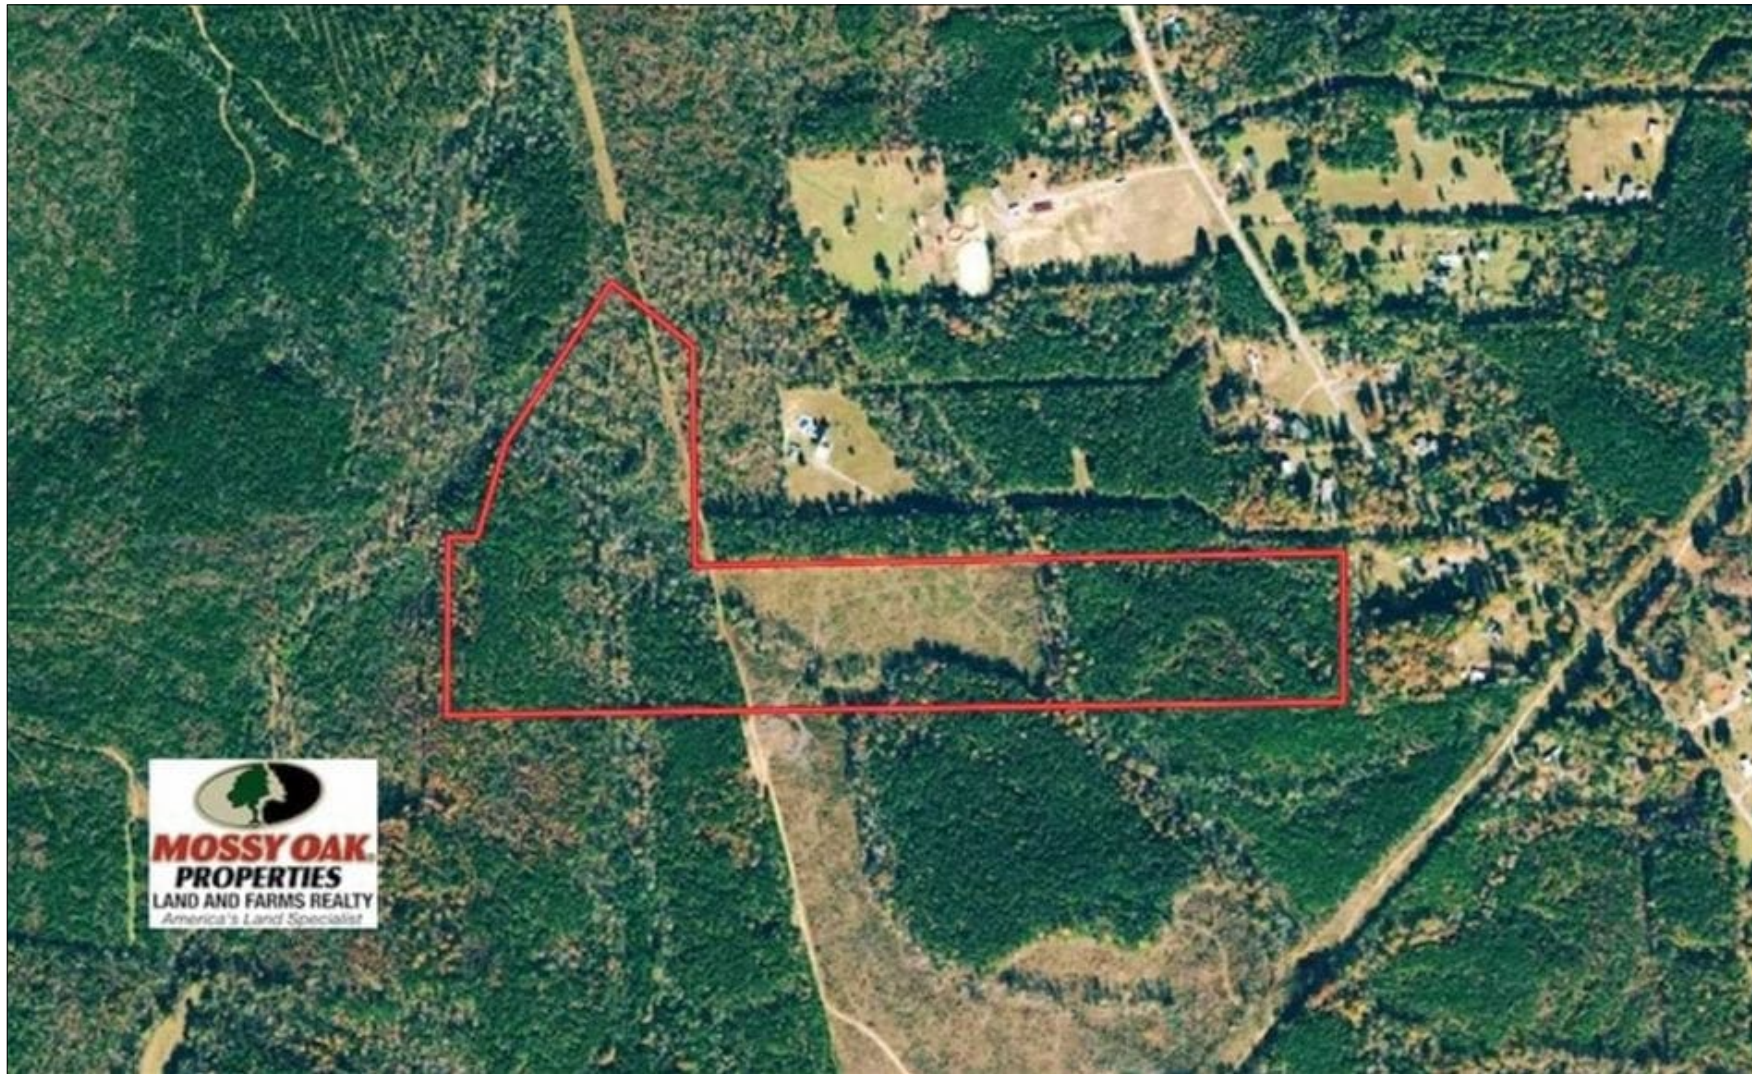

# ROCK CREEK LAND COMPANY

(910) 617-4326  
rockcreeklandcompany.com

**SOLD!! 50 Acres of Hunting and Timber Land  
For Sale in Lee County NC!**

**Address:** Off Lanier Farm Road, Sanford, NC 27330

**Marty Lanier**

(910) 617-4326 (cell)

marty@rockcreeklandcompany.com

**Acreage:** 50.00

**Price:** \$125,000

**County:** Lee

**GPS Location:** 35.5208 X -79.0271

**Deer Hunting**

**Equestrian**

Located on Lanier Farm Road near Sanford in Lee County North Carolina, this is a prime deer and turkey hunting property! Lee County is known to produce some big bucks every year. This tract has plenty of deer sign, and a Mossy Oak BioLogic food plot would turn it into a wildlife magnet. There are trails throughout the property for easy access. Tributaries of Bush Creek flowing through the property provide a water source for wildlife. There is merchantable pine timber on the property that can produce immediate income. Raleigh and Fayetteville are less than an hour away. There is frontage on Lanier Farm Road, and the seller is willing to deed access from Buckhorn Road. Acreage is approximate, and the buyer will be responsible for the survey.

For a birds eye view of this property, visit our MapRight mapping system. Copy and paste this link into your browser: (<https://mapright.com/ranching/maps/b3a2f1b97d824ce41fcb9dbe36d91652/share>), and then click on any of the icons to see beautiful photographs of the property taken from those locations. You can easily change the base maps to view aerial, topographic, infrared or street maps of the property. Take a look at the drone video of the property for a great aerial view!