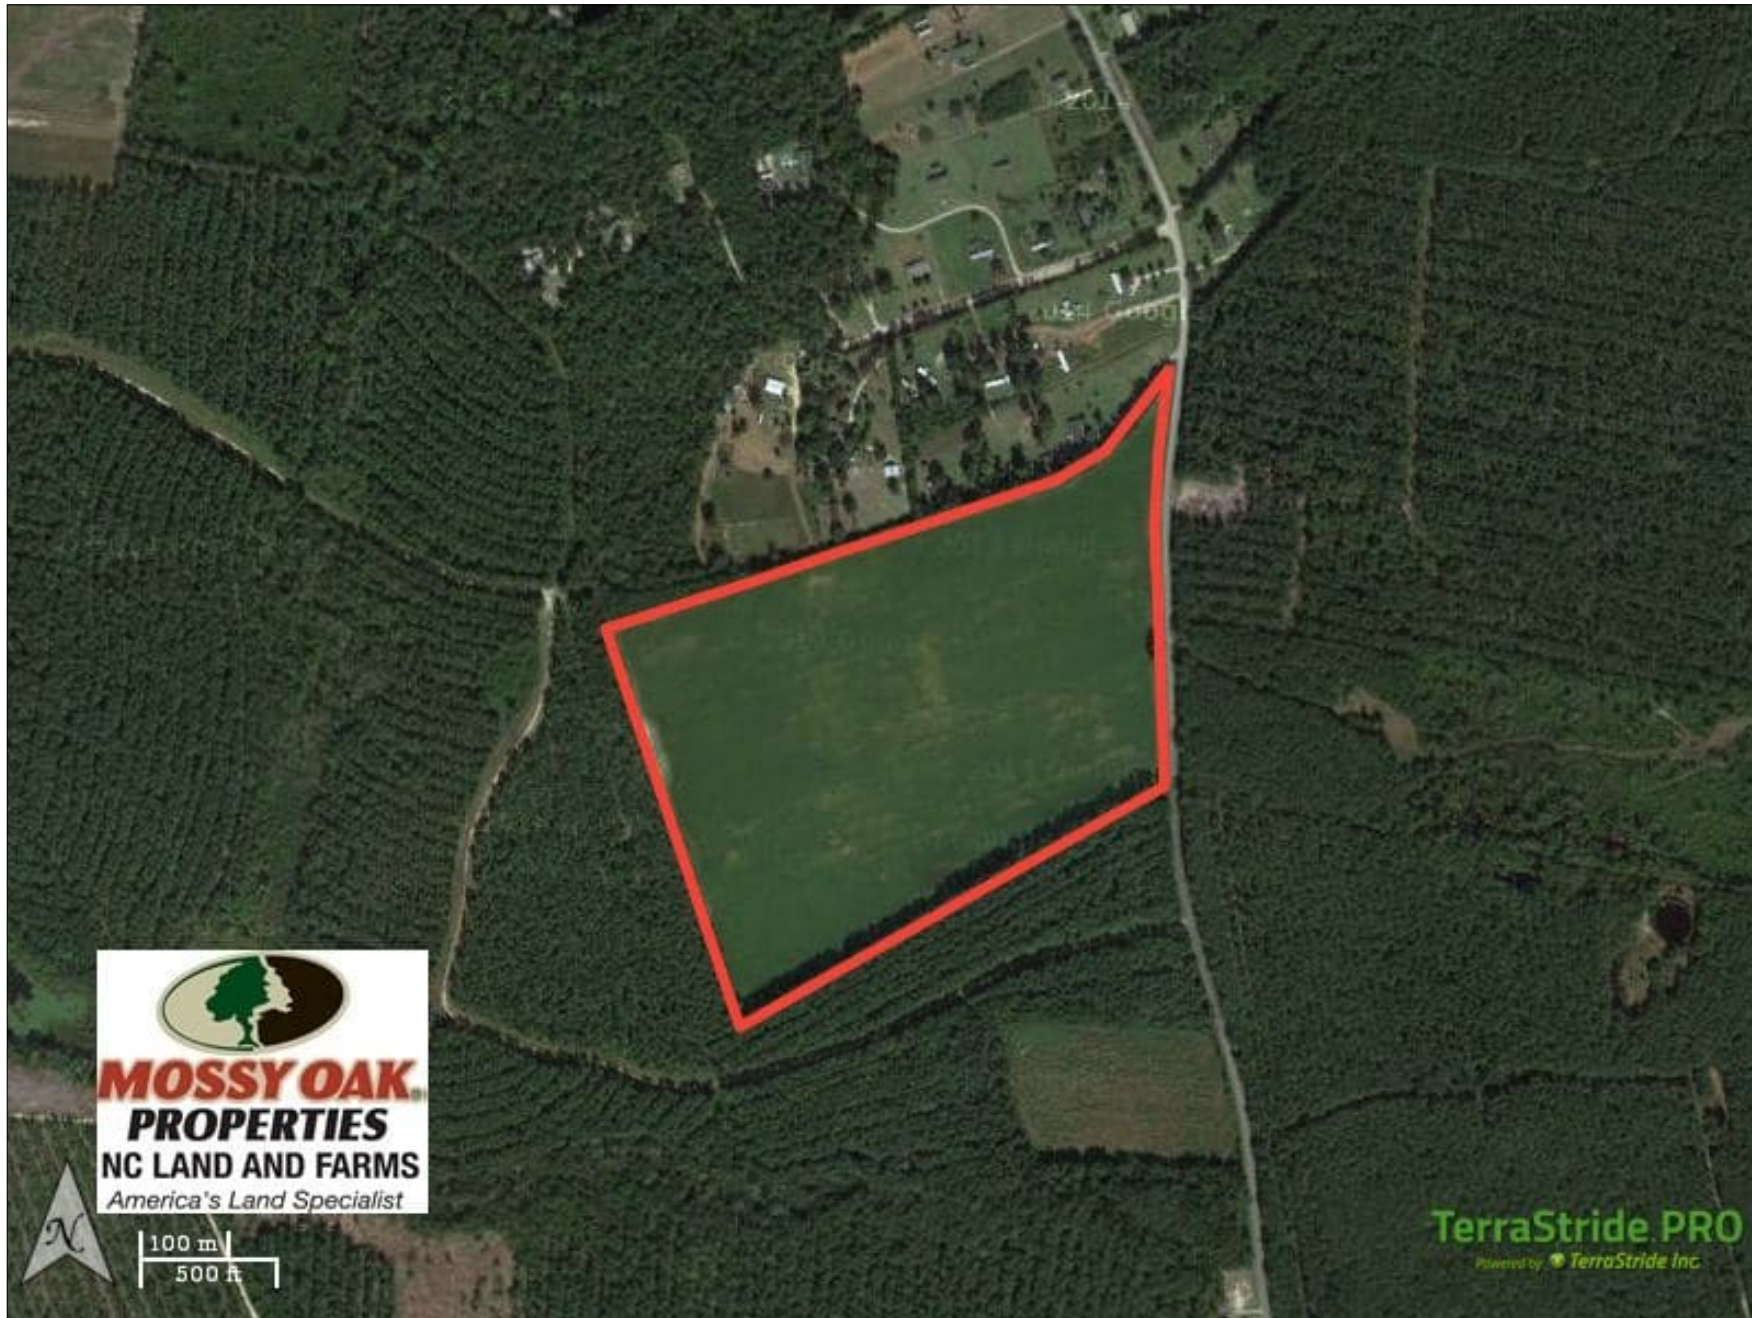

## SOLD!! 40 Acre Farm for Sale in Brunswick County NC!

# ROCK CREEK LAND COMPANY

(910) 617-4326  
rockcreeklandcompany.com

**Address:** Goose Neck Road, Riegelwood, NC 28456

**Marty Lanier**

(910) 617-4326 (cell)

marty@rockcreeklandcompany.com

**Acreage:** 40.00

Cleared land with great soils being offered for sale in fast growing Leland area of northern Brunswick County!

Located on Goose Neck Road near the town of Northwest in northern Brunswick County North Carolina, this cleared farm offers multiple potential uses. It features great soil types for agriculture or timber production. It would make a great horse farm with the addition of fencing and stables. There is great deer and turkey hunting on the farm. The property is well suited for residential development and is located in one of the fastest growing counties in the country. Leland is only a few minutes away for great restaurants and shopping. This is a rare opportunity to have a farm and home site in the country that is very convenient to Wilmington and the beautiful beaches of southeastern North Carolina!

For a bird's eye view of this property, visit our "MapRight" mapping system. Copy and paste this link into your browser: (<https://mapright.com/ranching/maps/60f22a0c2274fd4c9d45ab5d771ec001/share>), and then click on any of the icons to see beautiful photographs of the property taken from those locations. You can easily change the base layers to view aerial, topographic, infrared or street maps of the area.