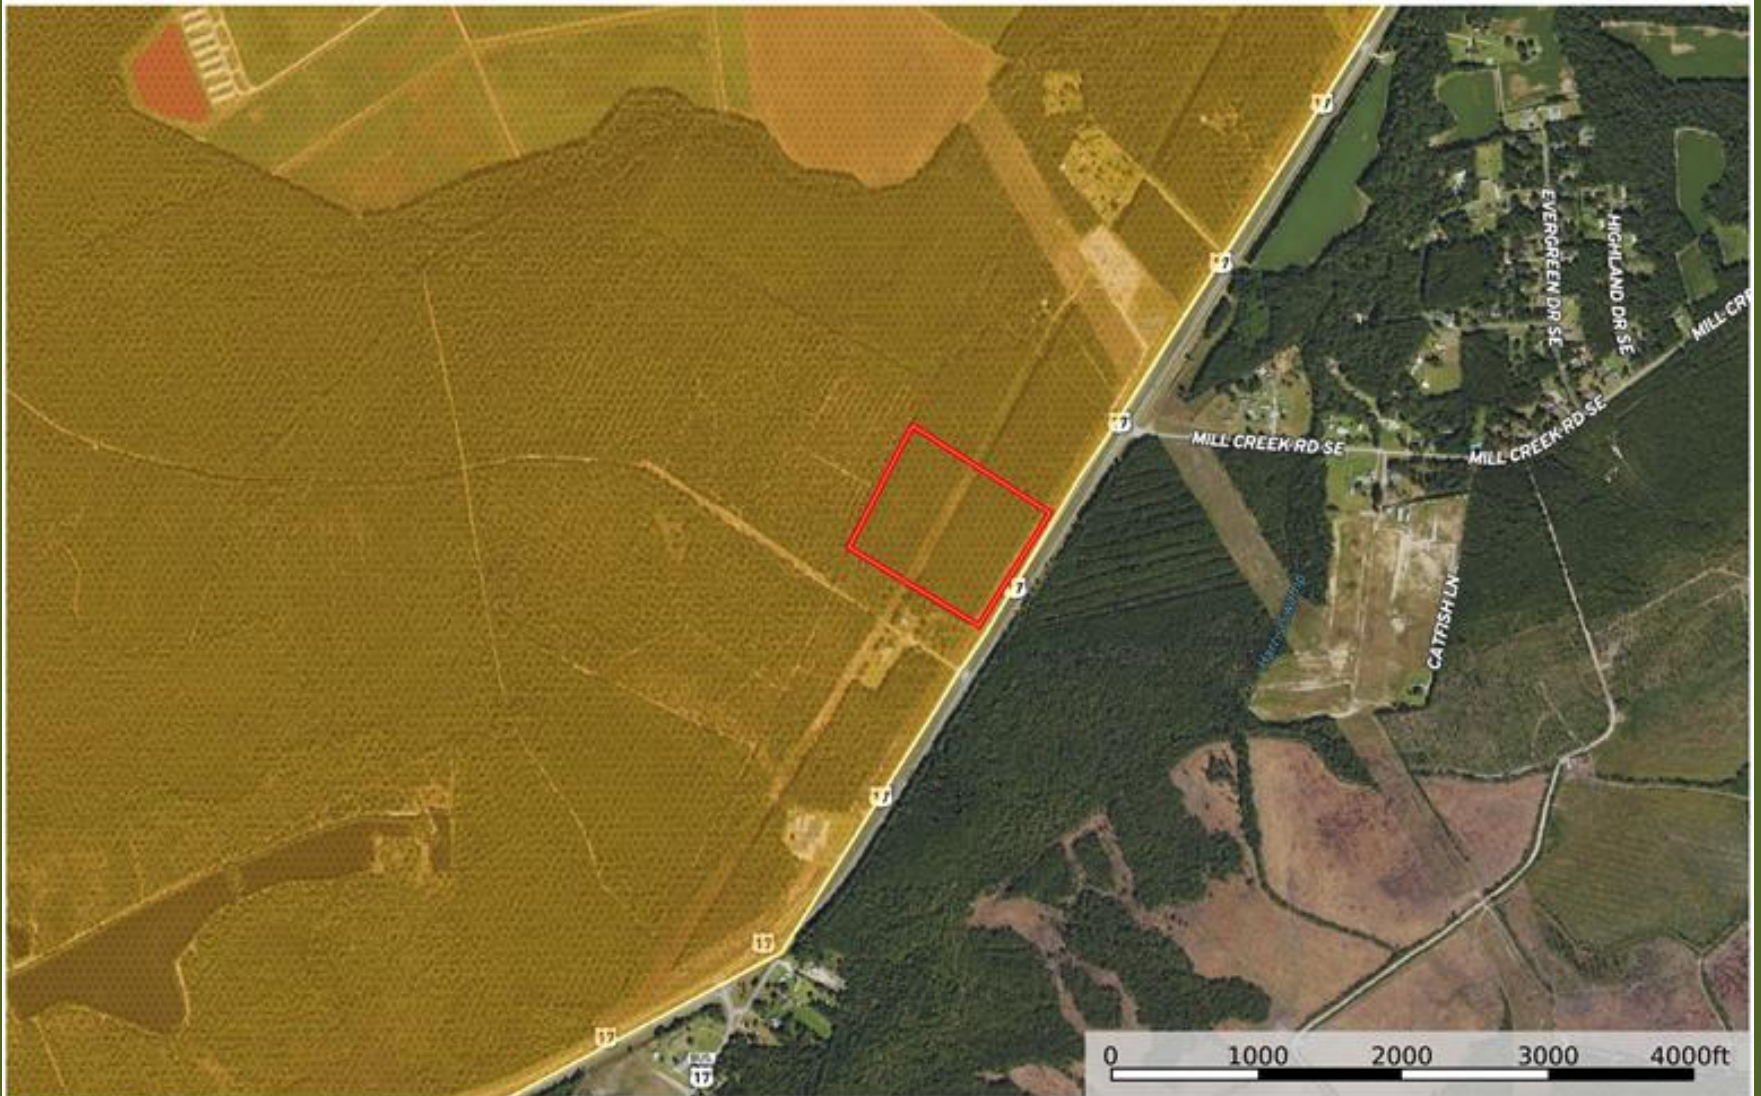

Mercer Tract Opportunity Zone Map

Brunswick County, North Carolina, 22.56 AC +/-

 Boundary  Opportunity Zones

Marty Lanier
P: (910) 617-4326

www.rockcreeklandcompany.com

604 George II Highway Winnabow NC 28479