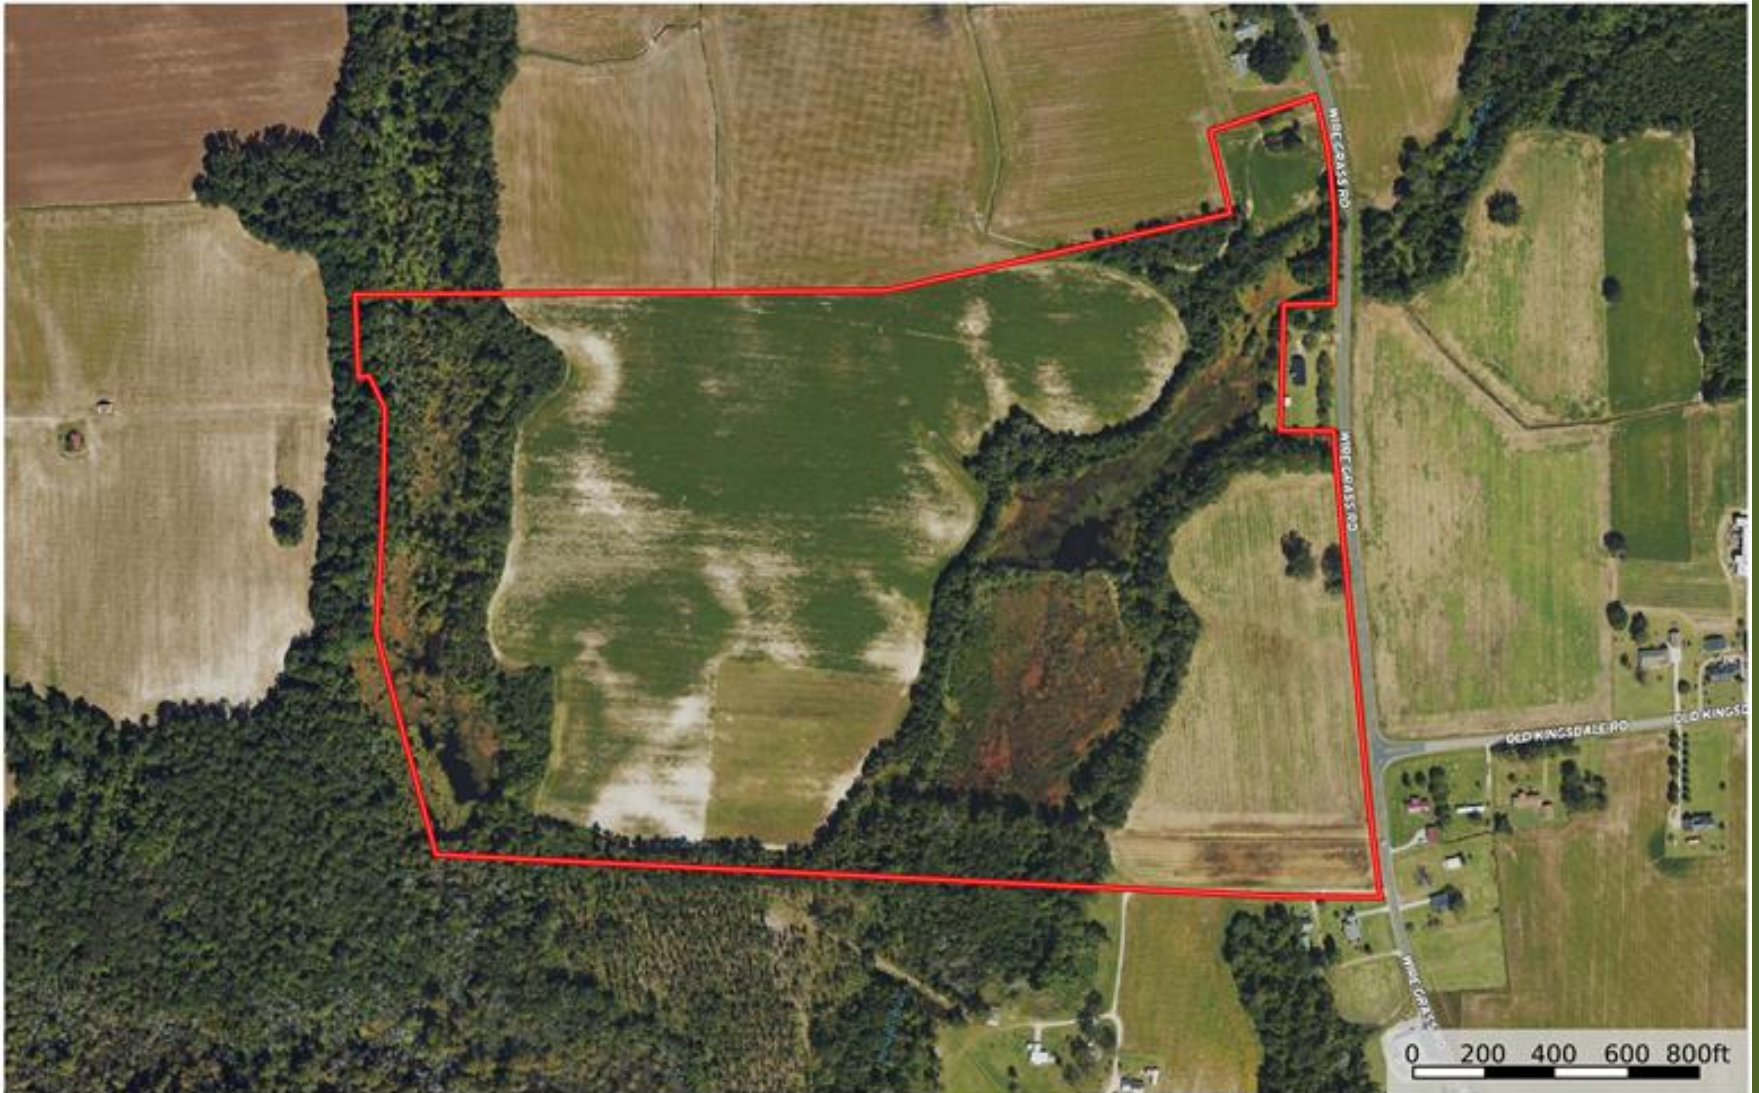

Wiregrass Road Farm Aerial Map

Robeson County, North Carolina, 105 AC +/-

Boundary

Marty Lanier
P: (910) 617-4326

www.rockcreeklandcompany.com

604 George II Highway Winnabow NC 28479