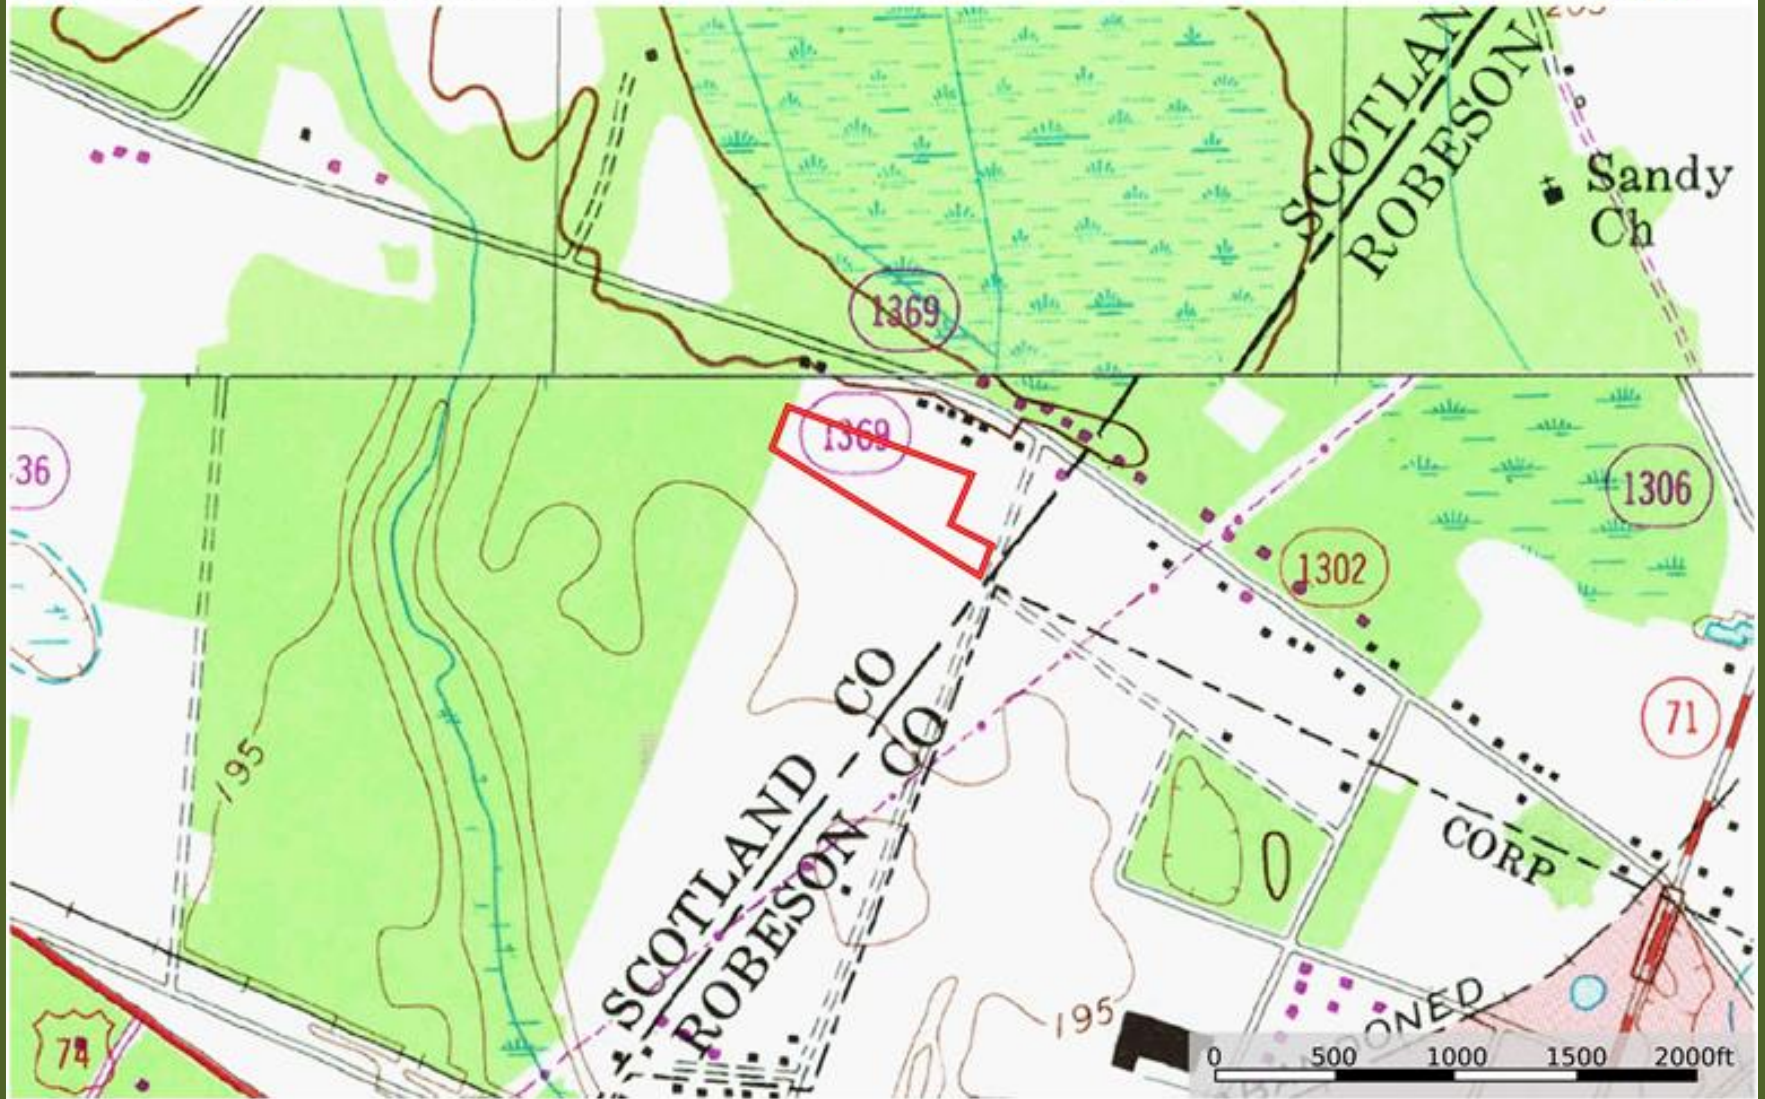

McCormick Avenue Mini Farm Topographical Map

Scotland County, North Carolina, 5.5 AC +/-

Boundary

Marty Lanier
P: (910) 617-4326

www.rockcreeklandcompany.com

604 George II Highway Winnabow NC 28479