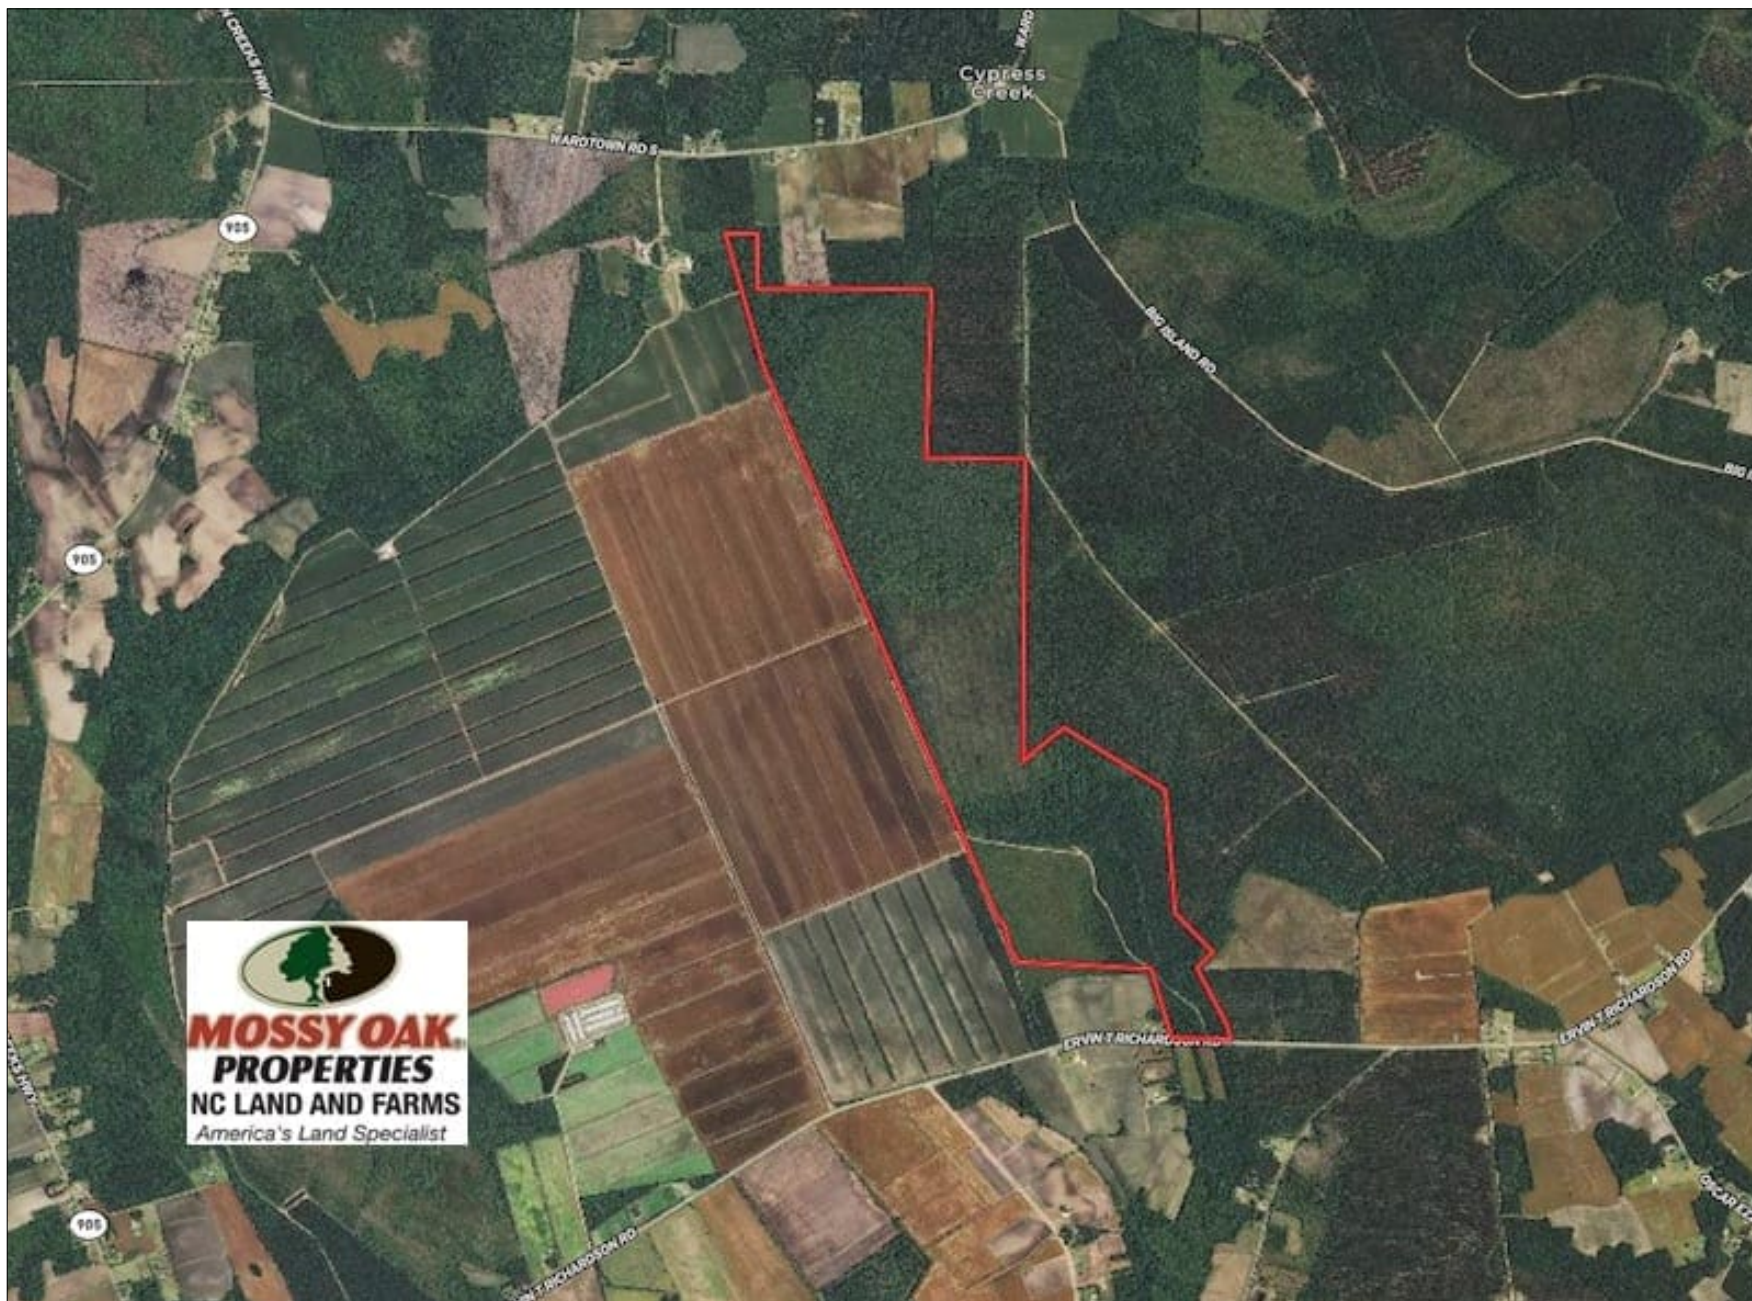

SOLD!! 460 Acres of Timber Land For Sale in Columbus County NC!

ROCK CREEK LAND COMPANY

(910) 617-4326
rockcreeklandcompany.com

Address: Off Ervin T. Richardson Road, Nakina, NC 28455

Marty Lanier

(910) 617-4326 (cell)

marty@rockcreeklandcompany.com

Acreage: 459.78
Price: \$586,500
County: Columbus
GPS Location: 34.1497 X -78.6257
Deer Hunting
Hunting
Small Game
Timberland
Turkey

Listing Courtesy of Mossy Oak Properties/Land and Farms Realty.

With merchantable pine timber and great game populations, this timber investment tract also offers great hunting!

Located on Ervin T. Richardson Road near Nakina in Columbus County North Carolina, this tract is loaded with timber and full of game! The loblolly pine plantation is ready for a first thinning, and there is mature timber ready to harvest. Thinning the timber will produce income that could be used for building additional roads and BioLogic food plots. Take a look at the timber stand map for more detail on the timber. With hundreds of acres of farm land on the west side of this tract, and thousands of acres of timber land on the east side, this property has the potential to be a hunting hot spot. If you are looking for an income producing timber tract that also offers great hunting potential, this one is for you.

Take a look at the drone video of the property for a great aerial view!

To visit this property, download the free MapRight app, email the link above to your phone, open in iOS, open MapRight, click on car, click on To, Drop Pin, tap on Go and you will receive driving directions to property. Once you get to the property the link above will have the property lines and a blue dot showing your location.