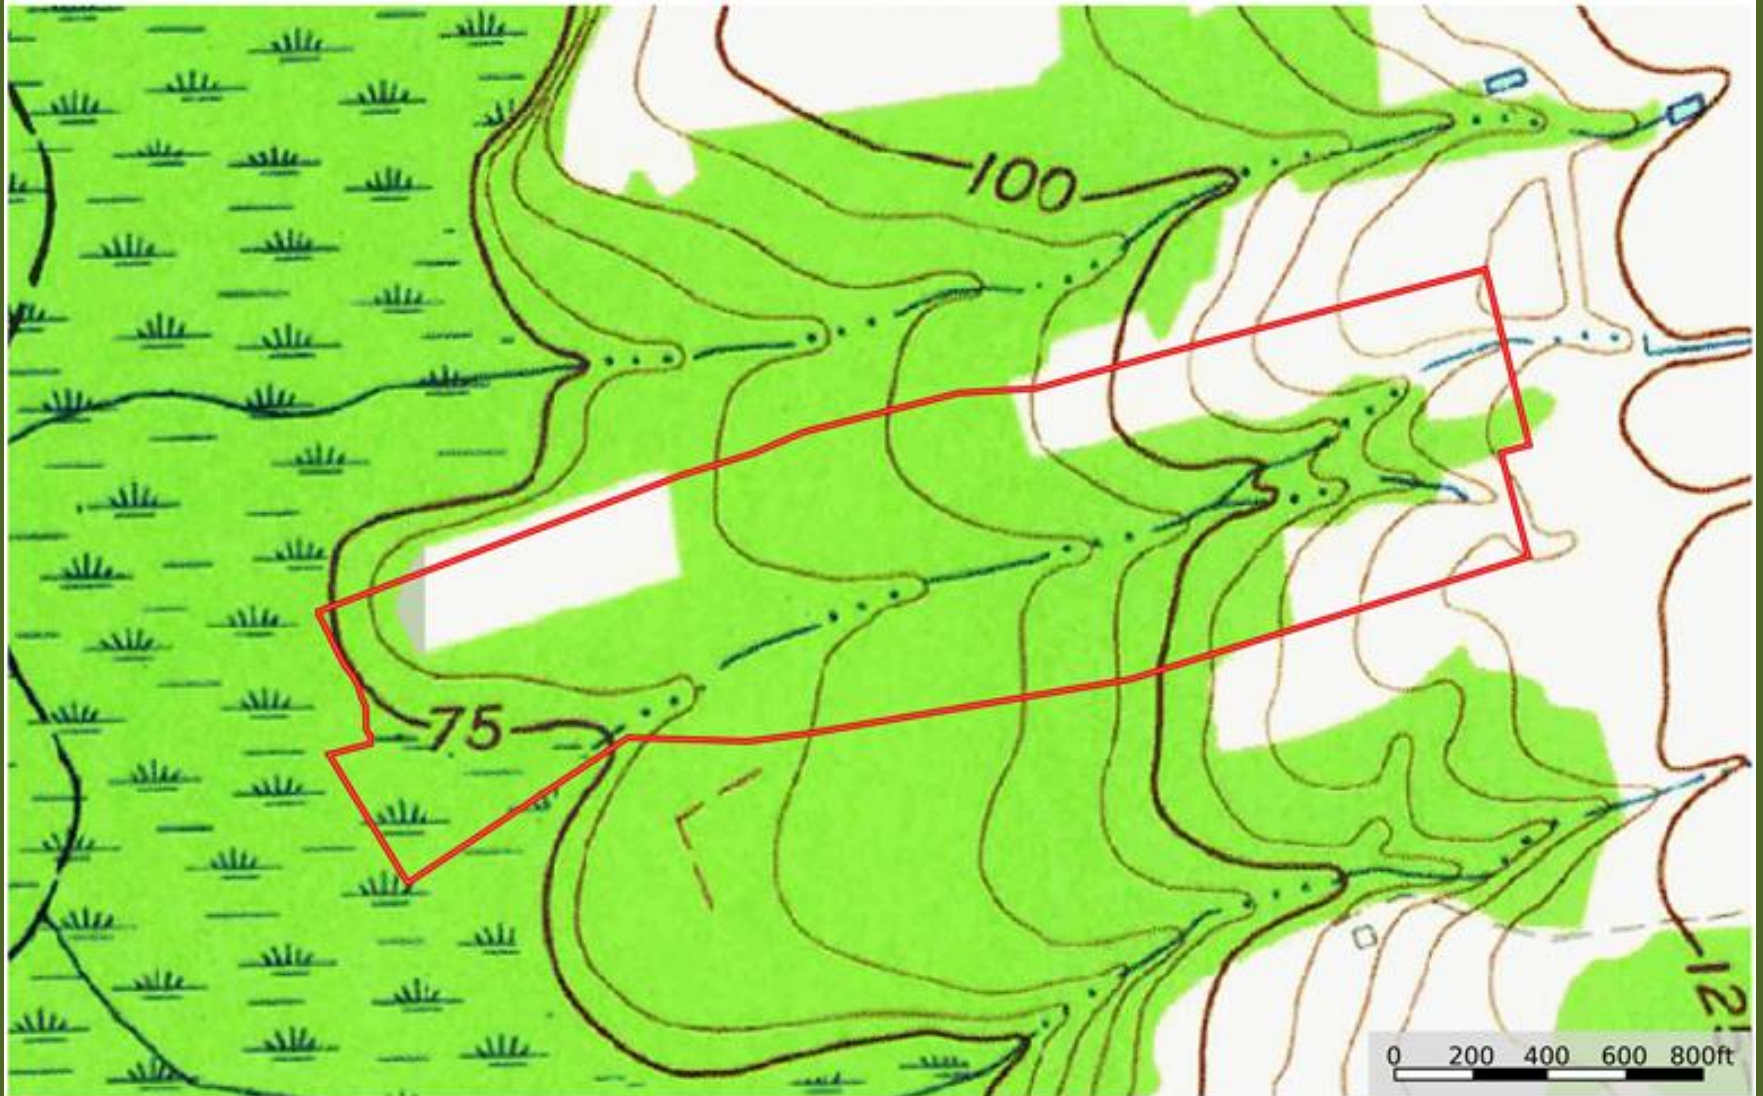

Tobacco Road Country Estate Topographical Map

Robeson County, North Carolina, 53 AC +/-

 Boundary

Marty Lanier
P: (910) 617-4326

www.rockcreeklandcompany.com

604 George II Highway Winnabow NC 28479

The information contained herein was obtained from sources deemed to be reliable. Land ID Services makes no warranties or guarantees as to the completeness or accuracy thereof.