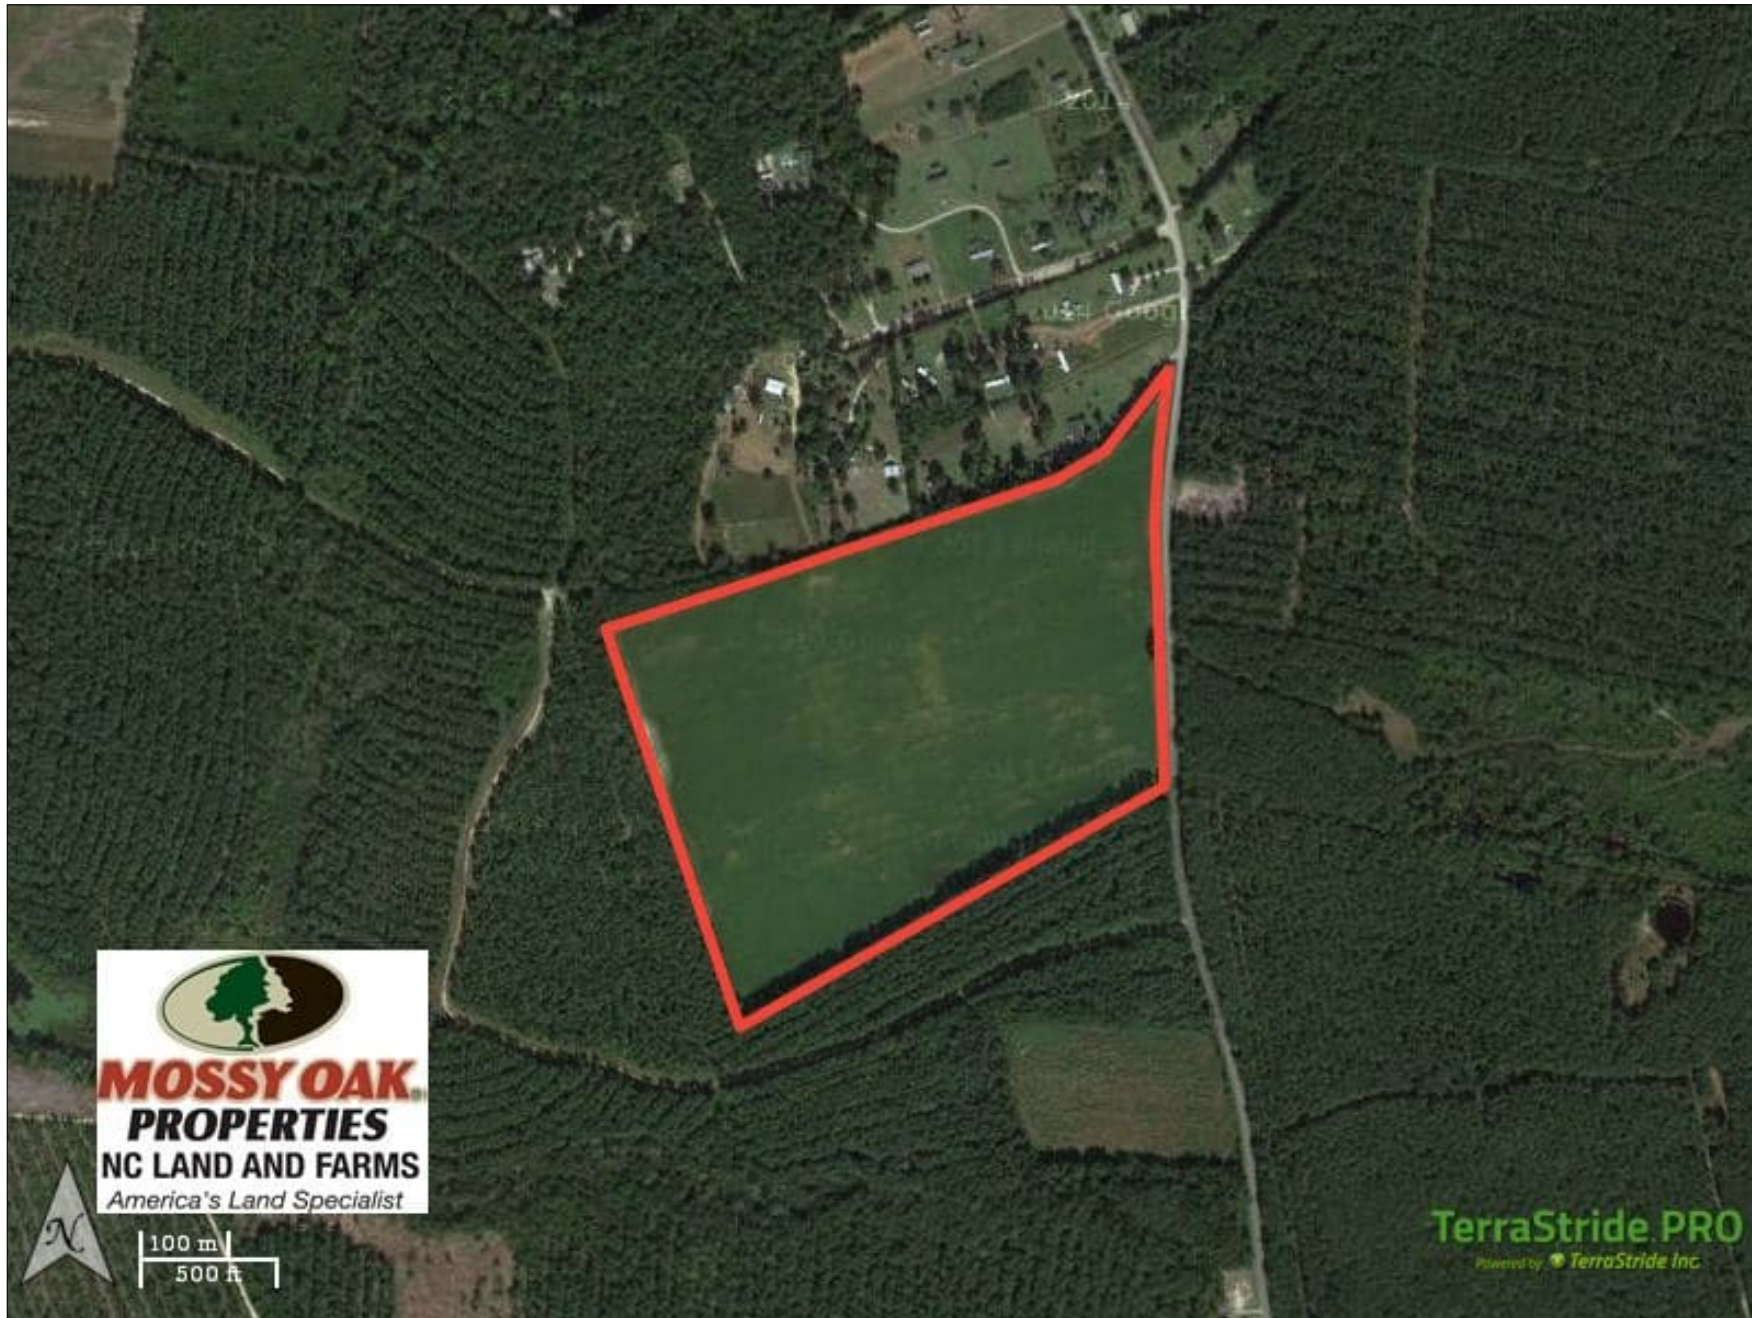

SOLD!! 40 Acre Farm for Sale in Brunswick County NC!

ROCK CREEK LAND COMPANY

(910) 617-4326
rockcreeklandcompany.com

Address: Goose Neck Road, Riegelwood, NC 28456

Marty Lanier

(910) 617-4326 (cell)

marty@rockcreeklandcompany.com

Acreage: 40.00

Price: \$199,500

County: Brunswick

GPS Location: 34.3312 X -78.1599

Deer Hunting

Small Game

Timberland

Turkey

Listing Courtesy of Mossy Oak Properties/Land and Farms Realty.

Cleared land with great soils being offered for sale in fast growing Leland area of northern Brunswick County!

Located on Goose Neck Road near the town of Northwest in northern Brunswick County North Carolina, this cleared farm offers multiple potential uses. It features great soil types for agriculture or timber production. It would make a great horse farm with the addition of fencing and stables. There is great deer and turkey hunting on the farm. The property is well suited for residential development and is located in one of the fastest growing counties in the country. Leland is only a few minutes away for great restaurants and shopping. This is a rare opportunity to have a farm and home site in the country that is very convenient to Wilmington and the beautiful beaches of southeastern North Carolina!

For a bird's eye view of this property, visit our "MapRight" mapping system. Copy and paste this link into your browser: (<https://mapright.com/ranching/maps/60f22a0c2274fd4c9d45ab5d771ec001/share>), and then click on any of the icons to see beautiful photographs of the property taken from those locations. You can easily change the base layers to view aerial, topographic, infrared or street maps of the area.