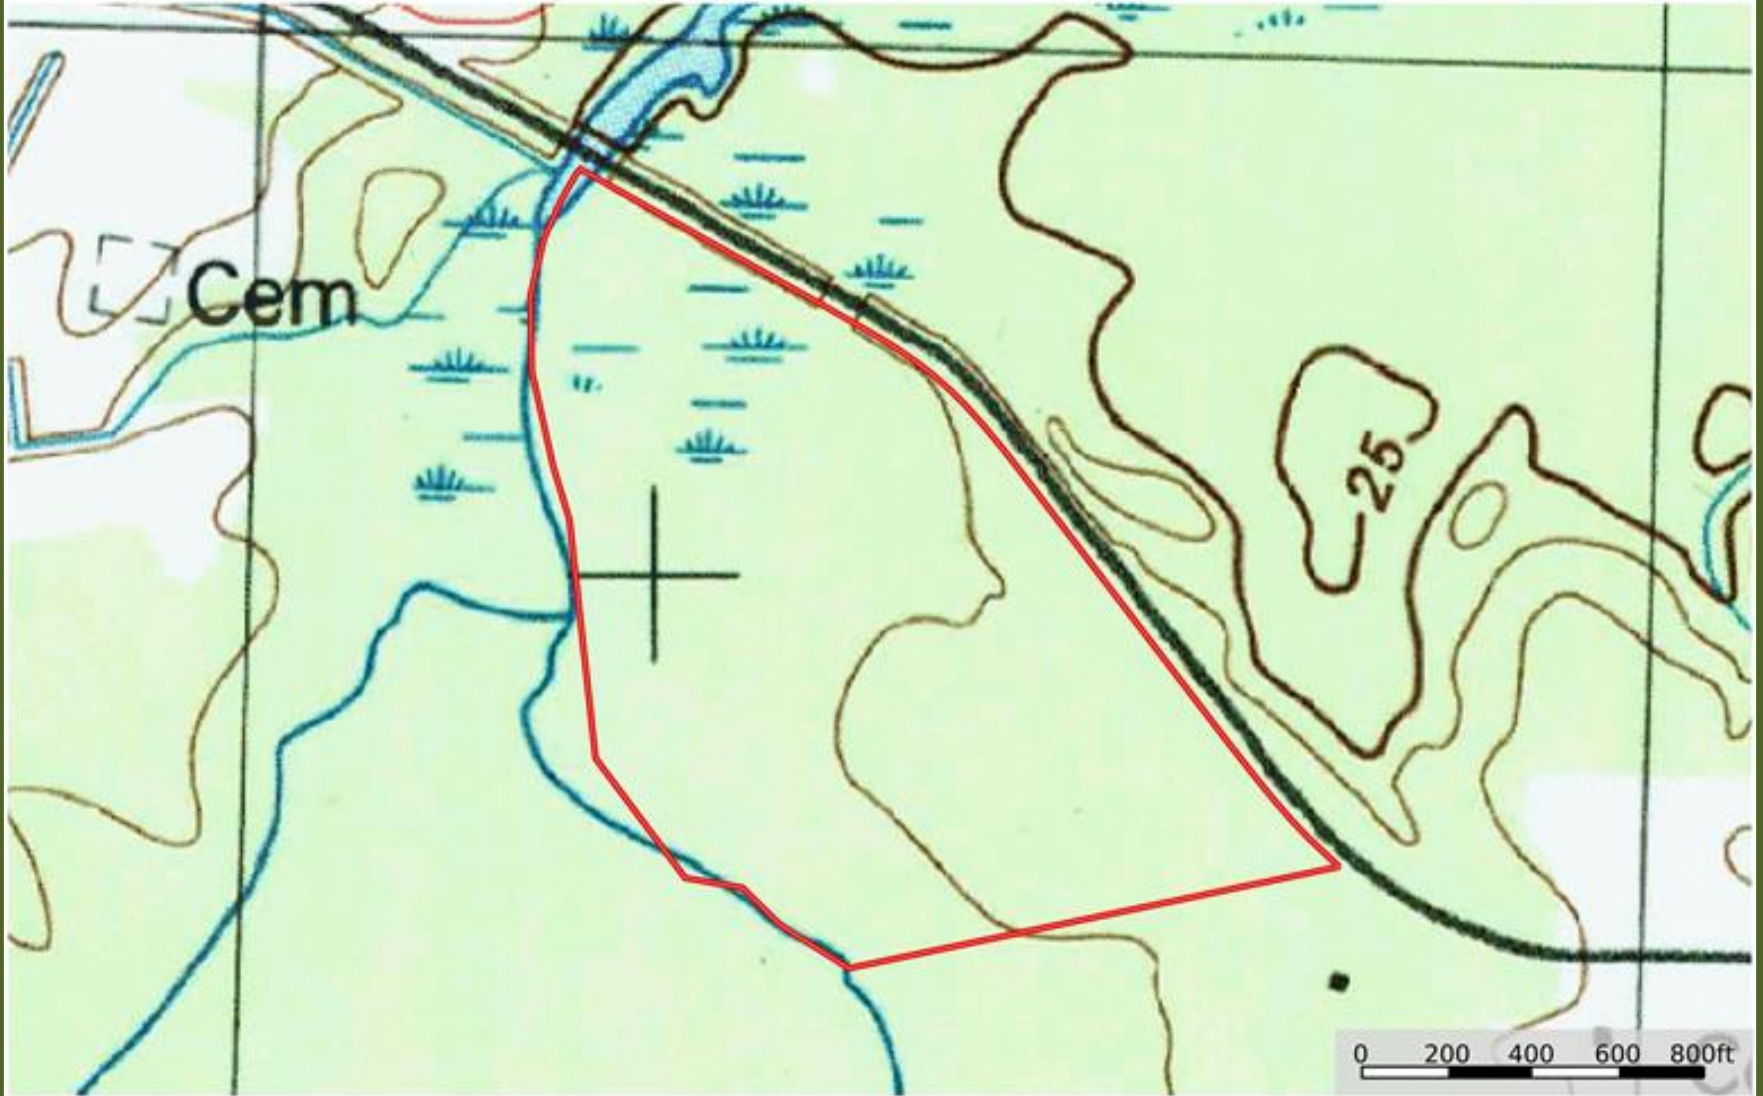

# Livingston Creek Hunting Land Topographical Map

Columbus County, North Carolina, 45 AC +/-

Boundary

Marty Lanier  
P: (910) 617-4326

[www.rockcreeklandcompany.com](http://www.rockcreeklandcompany.com)

604 George II Highway Winnabow NC 28479