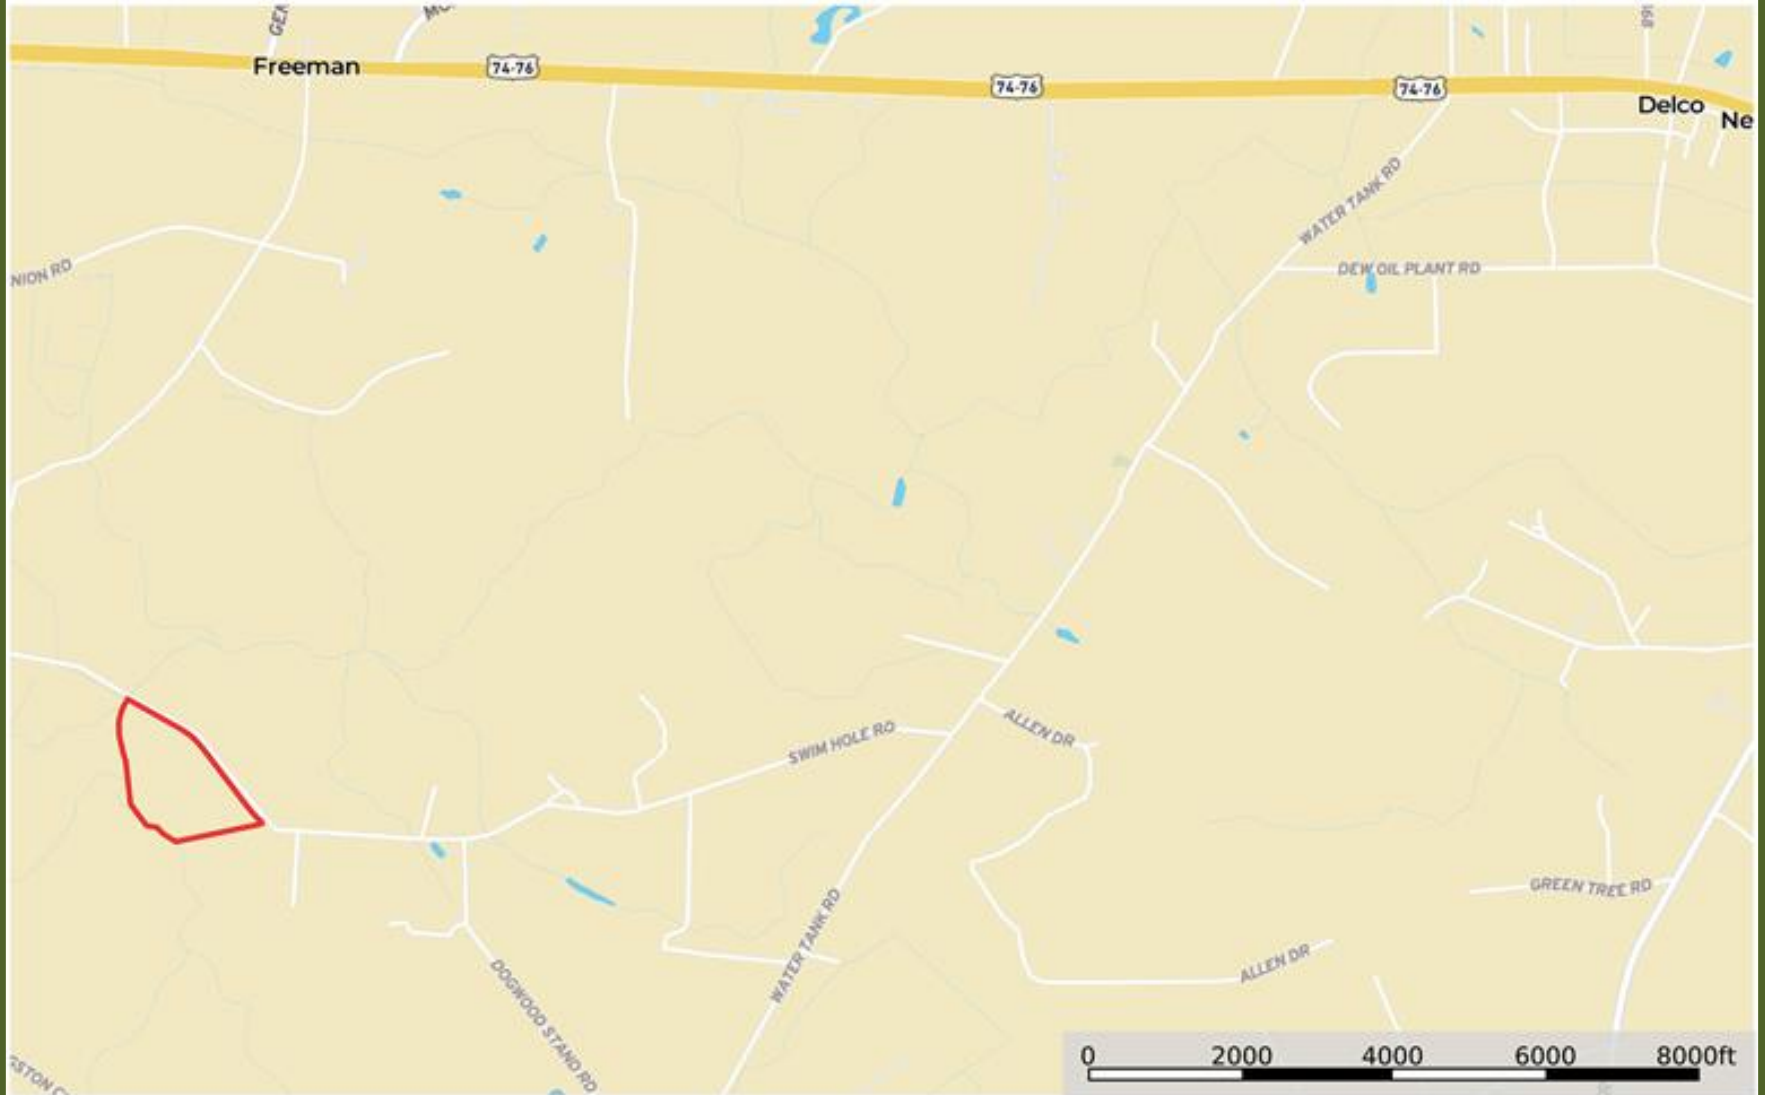

Livingston Creek Hunting Land Location Map

Columbus County, North Carolina, 45 AC +/-

Boundary

Marty Lanier

P: (910) 617-4326

www.rockcreeklandcompany.com

604 George II Highway Winnabow NC 28479