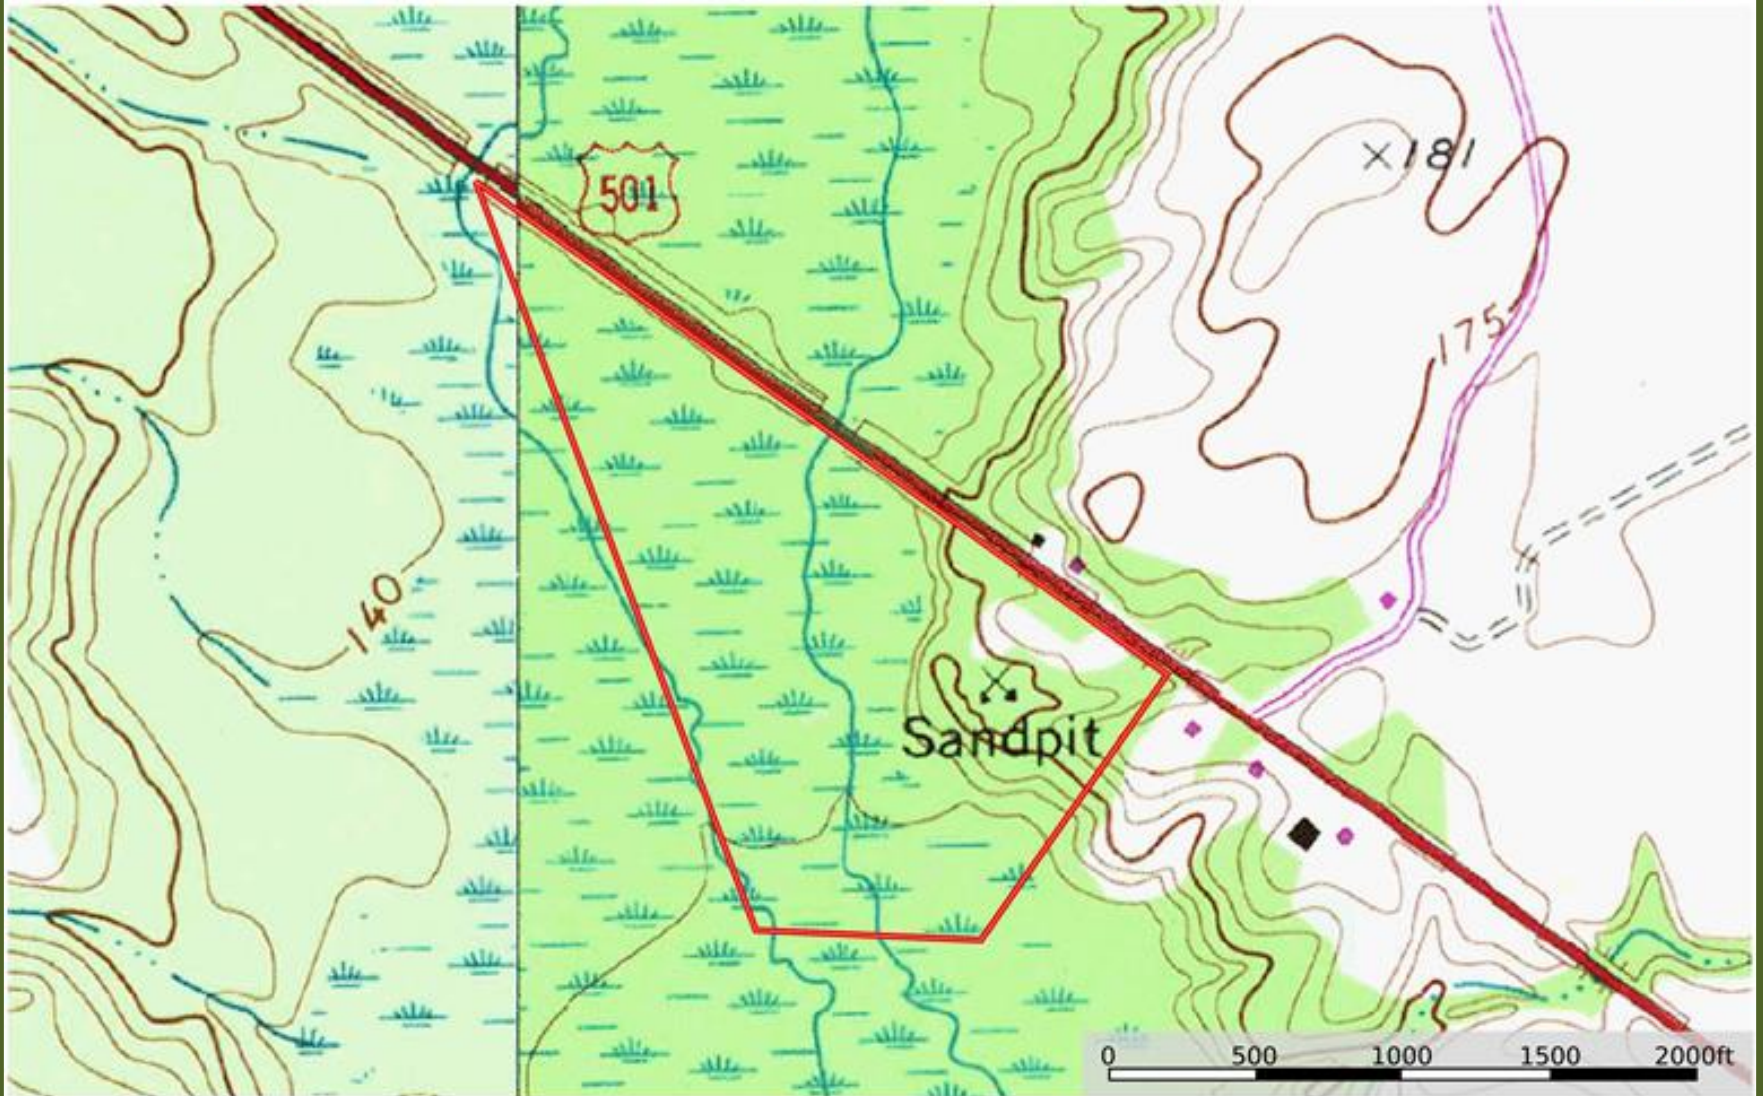

Shoehel Creek Topographical Map

Robeson County, North Carolina, 62 AC +/-

Boundary

Marty Lanier
P: (910) 617-4326

www.rockcreeklandcompany.com

604 George II Highway Winnabow NC 28479

The information contained herein was obtained from sources deemed to be reliable. Land id™ Services makes no warranties or guarantees as to the completeness or accuracy thereof.