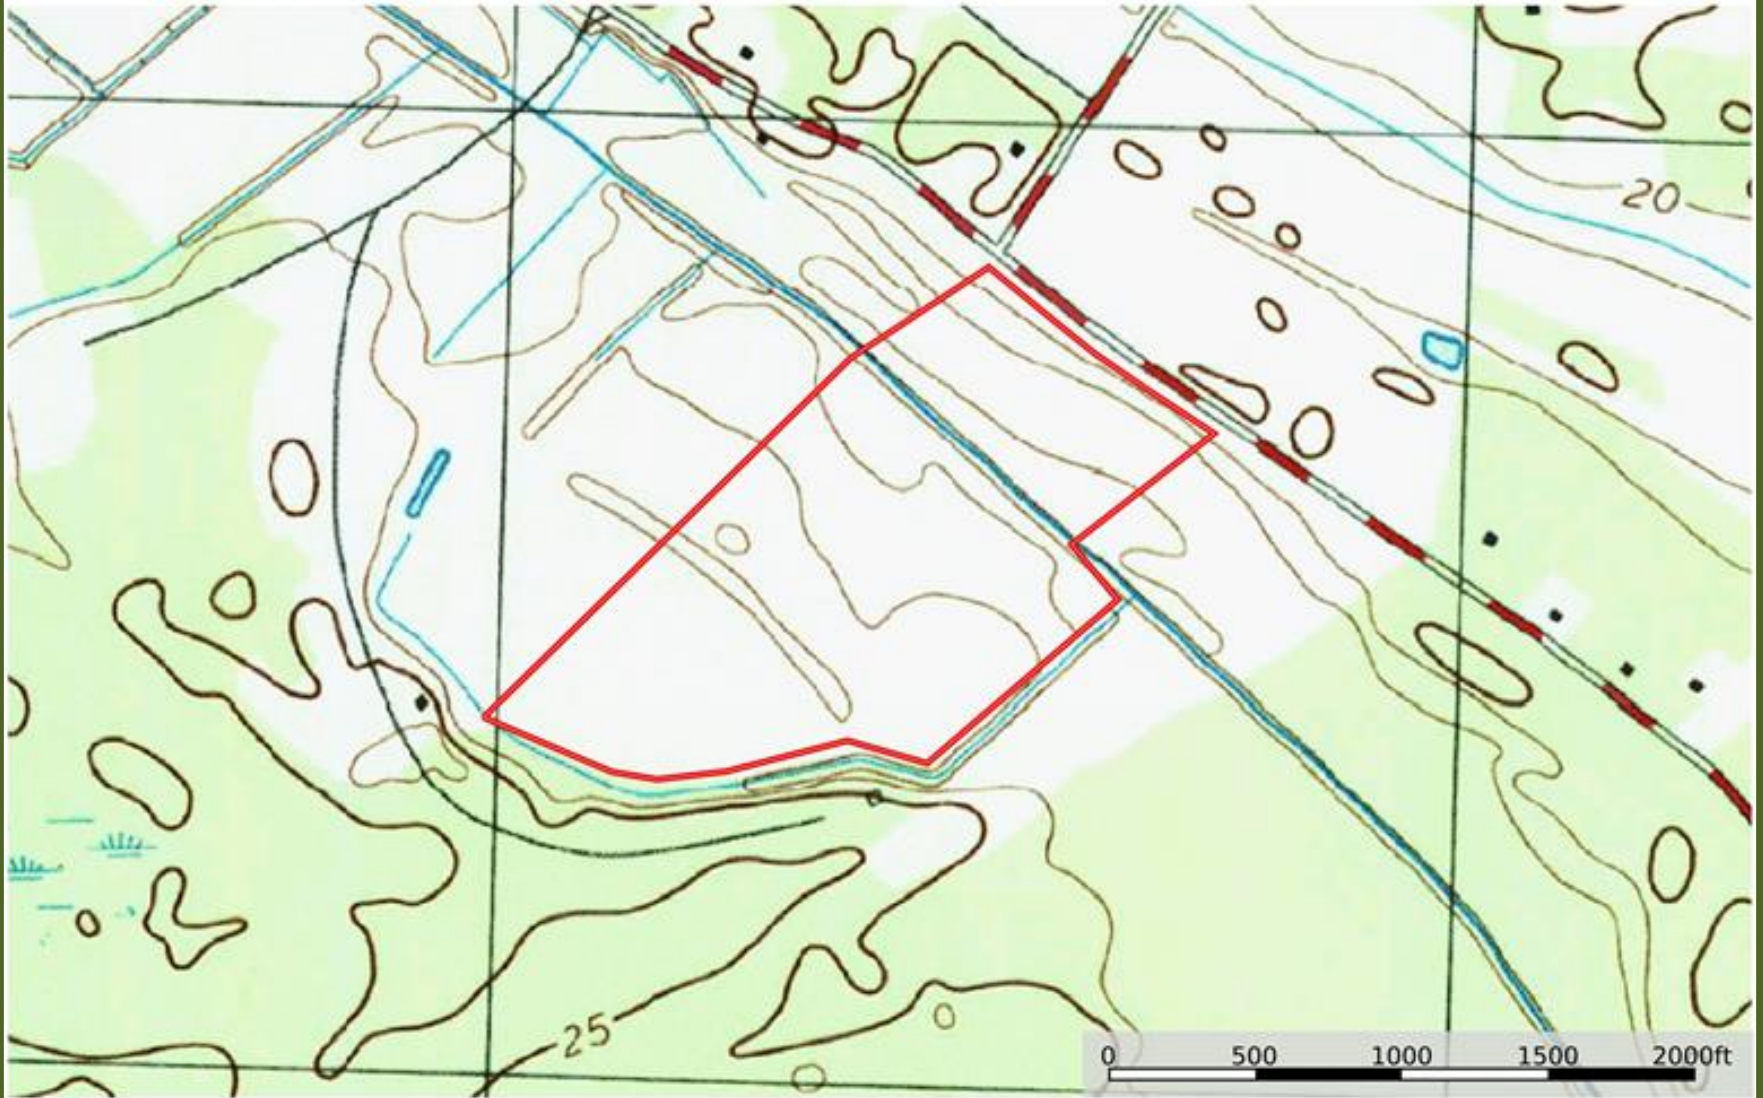

Kelly Farm Topographical Map

Bladen County, North Carolina, 56.25 AC +/-

 Boundary

Marty Lanier
P: (910) 617-4326

www.rockcreeklandcompany.com

604 George II Highway Winnabow NC 28479

 The information contained herein was obtained from sources deemed to be reliable. Land id™ Services makes no warranties or guarantees as to the completeness or accuracy thereof.