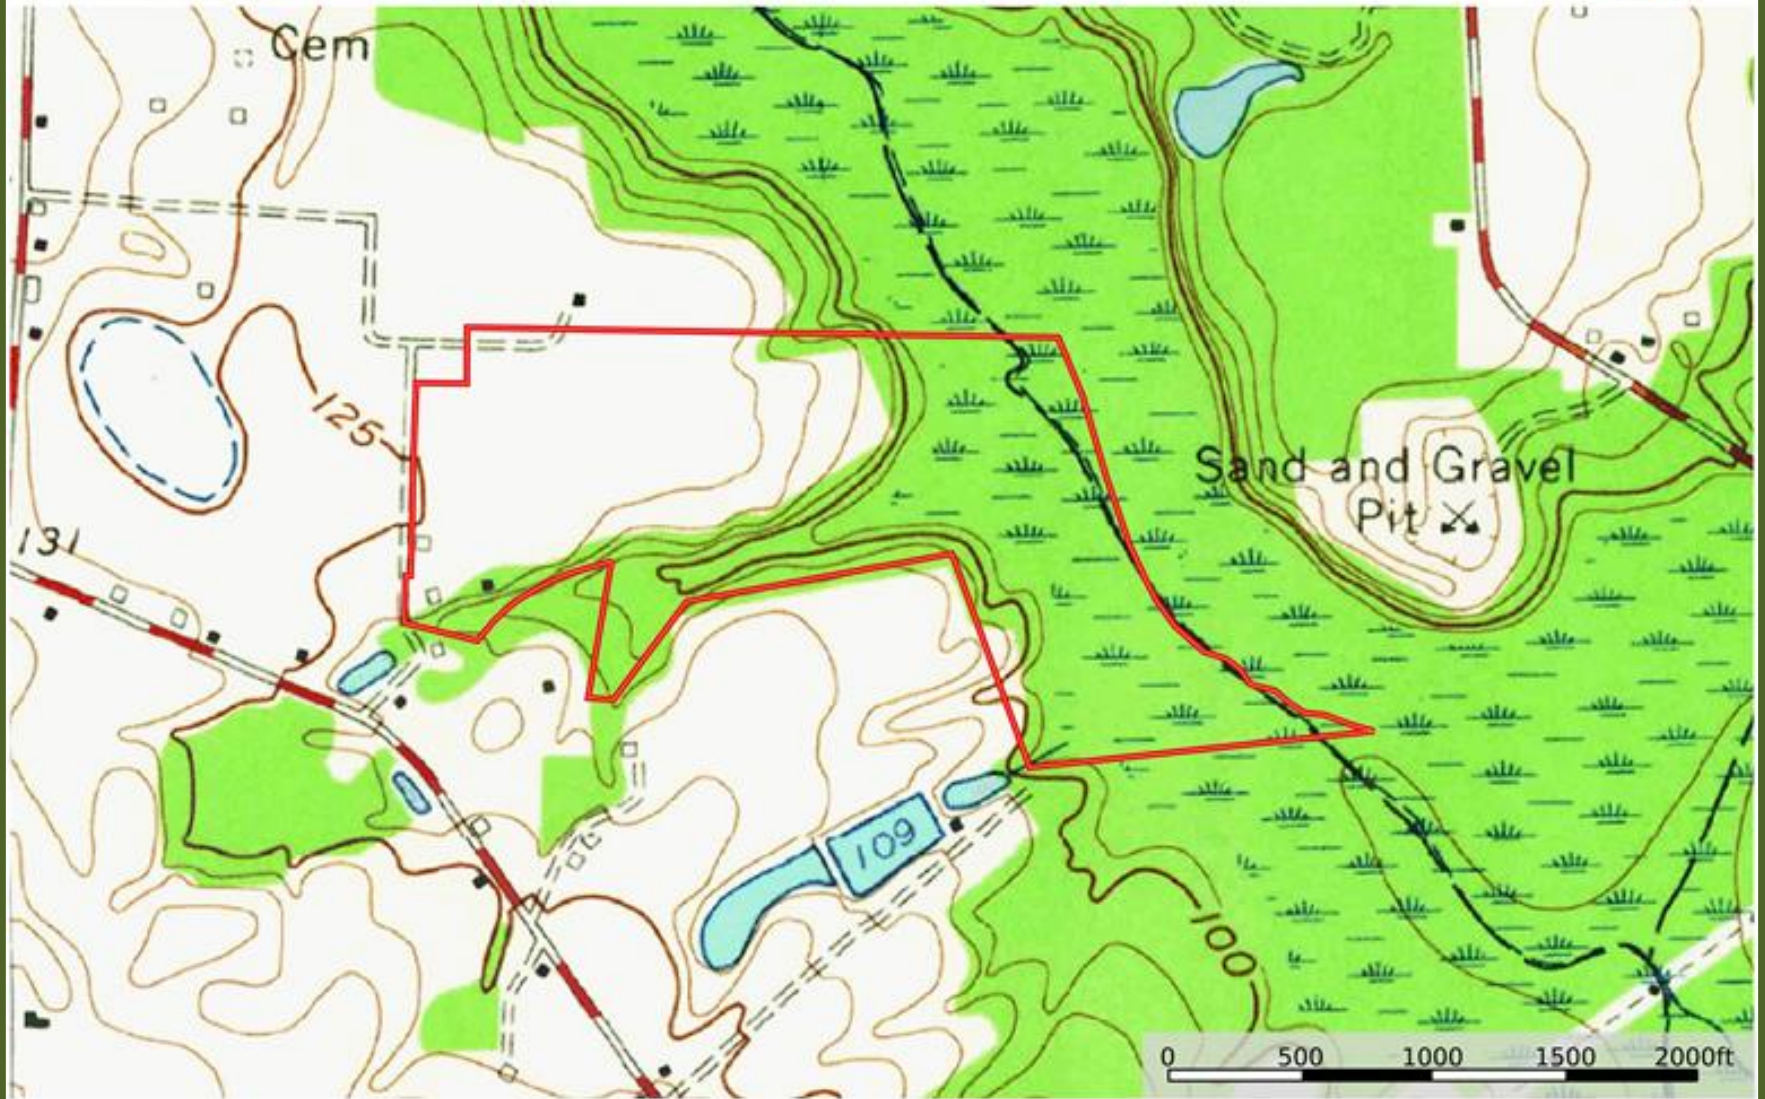

Cool Cruiser Lane Topographical Map

Robeson County, North Carolina, 85 AC +/-

Boundary

Marty Lanier
P: (910) 617-4326

www.rockcreeklandcompany.com

604 George II Highway Winnabow NC 28479