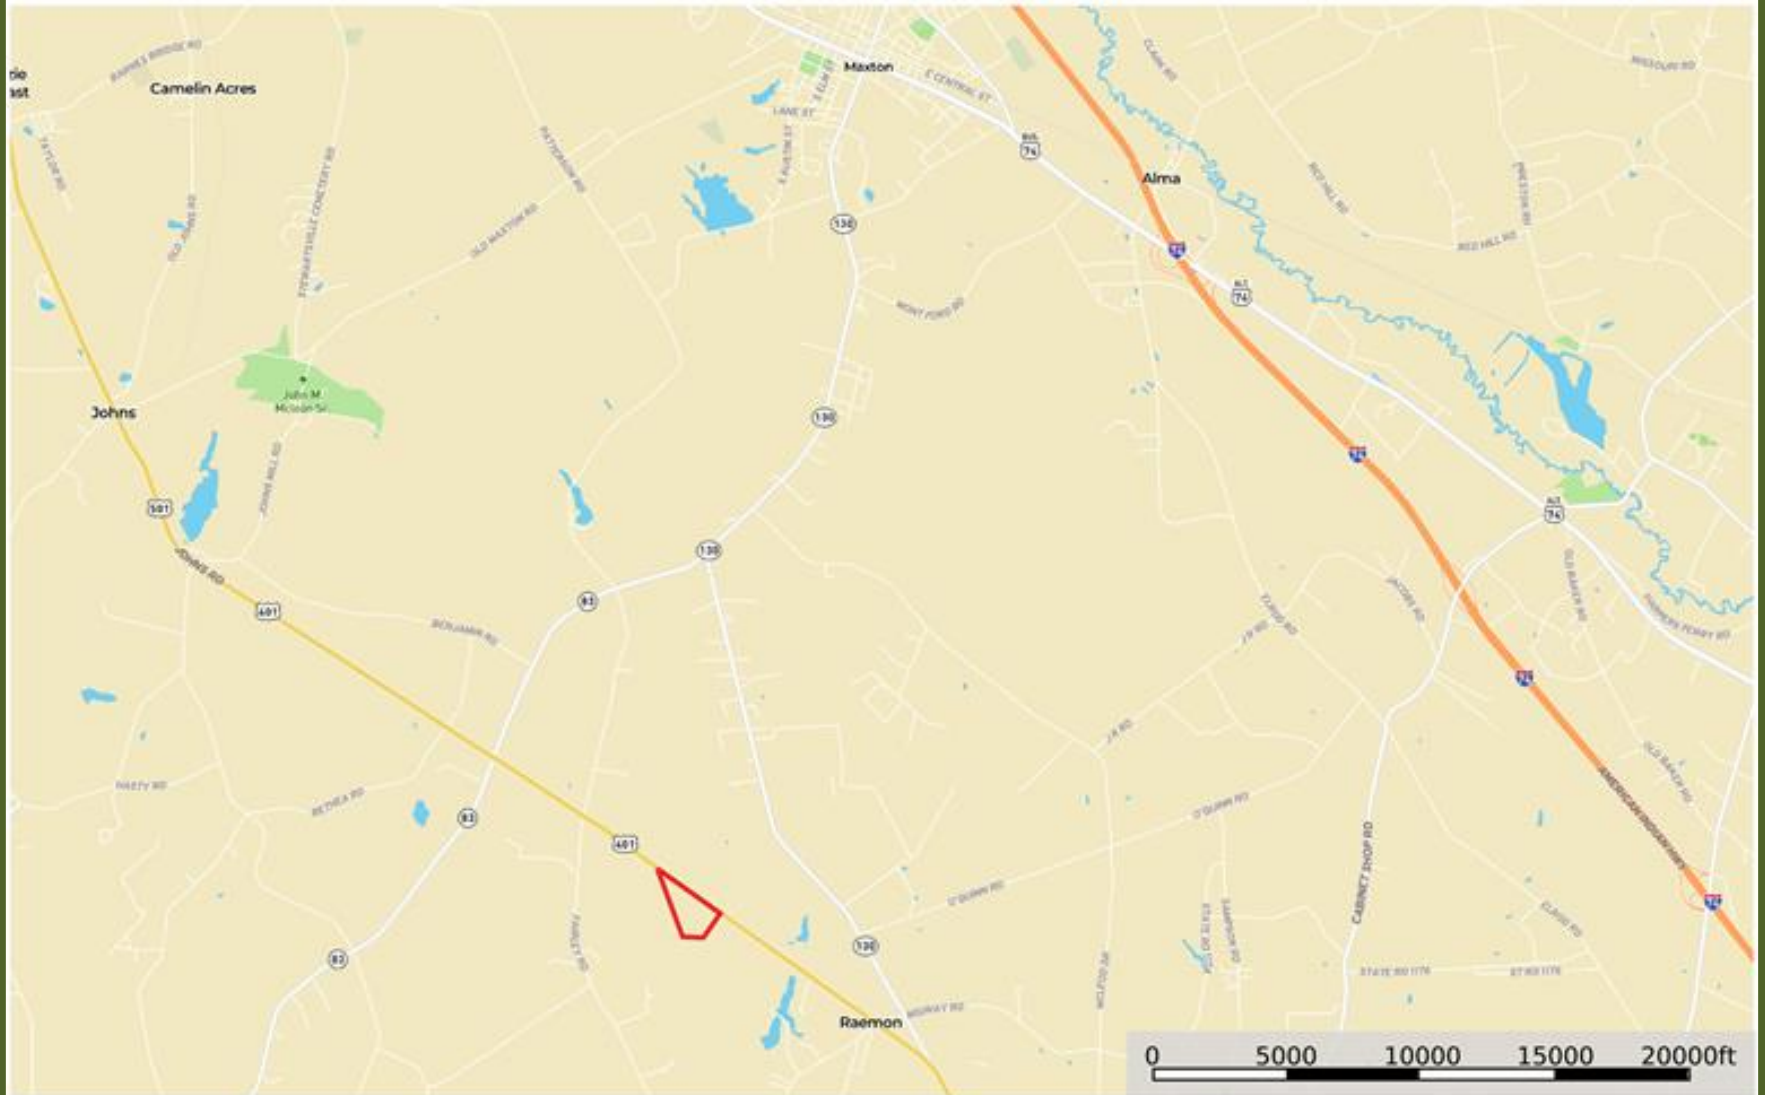

Shoeheel Creek Location Map

Robeson County, North Carolina, 62 AC +/-

Boundary

Marty Lanier
P: (910) 617-4326

www.rockcreeklandcompany.com

604 George II Highway Winnabow NC 28479