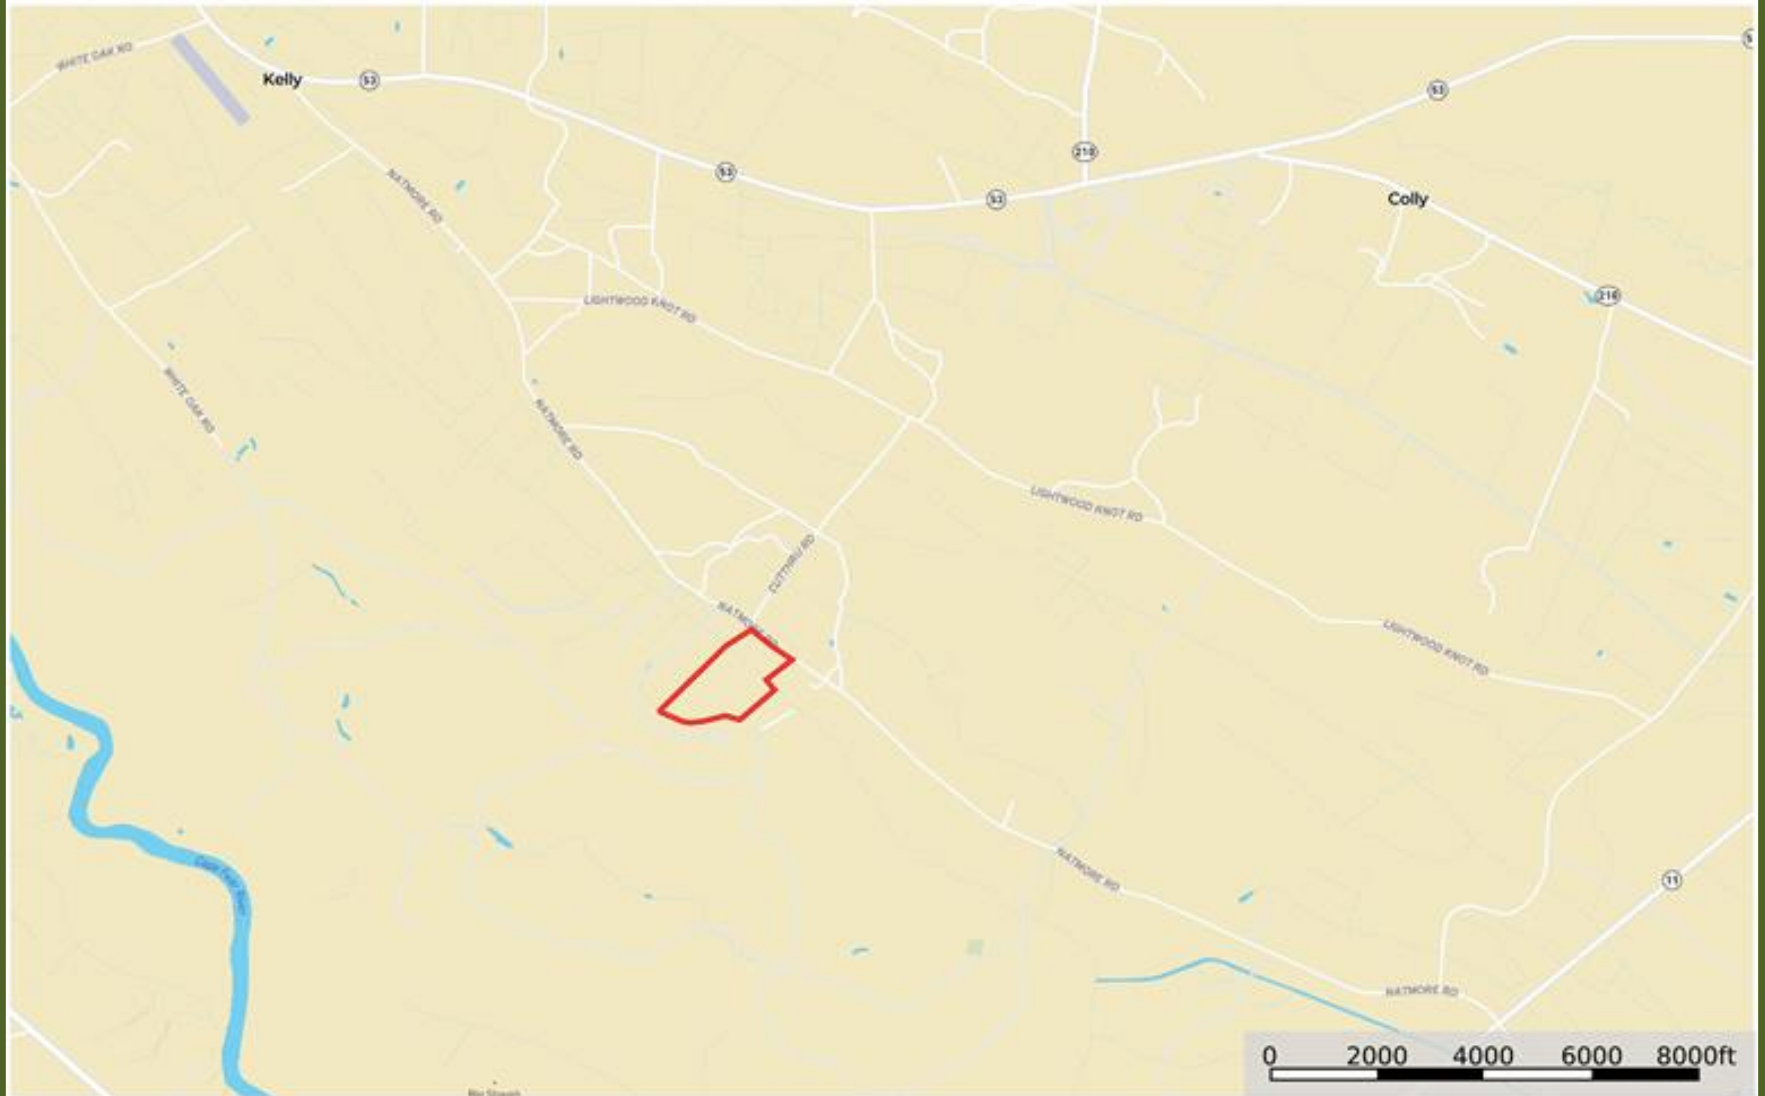

Kelly Farm Location Map

Bladen County, North Carolina, 56.25 AC +/-

Boundary

Marty Lanier

P: (910) 617-4326

www.rockcreeklandcompany.com

604 George II Highway Winnabow NC 28479