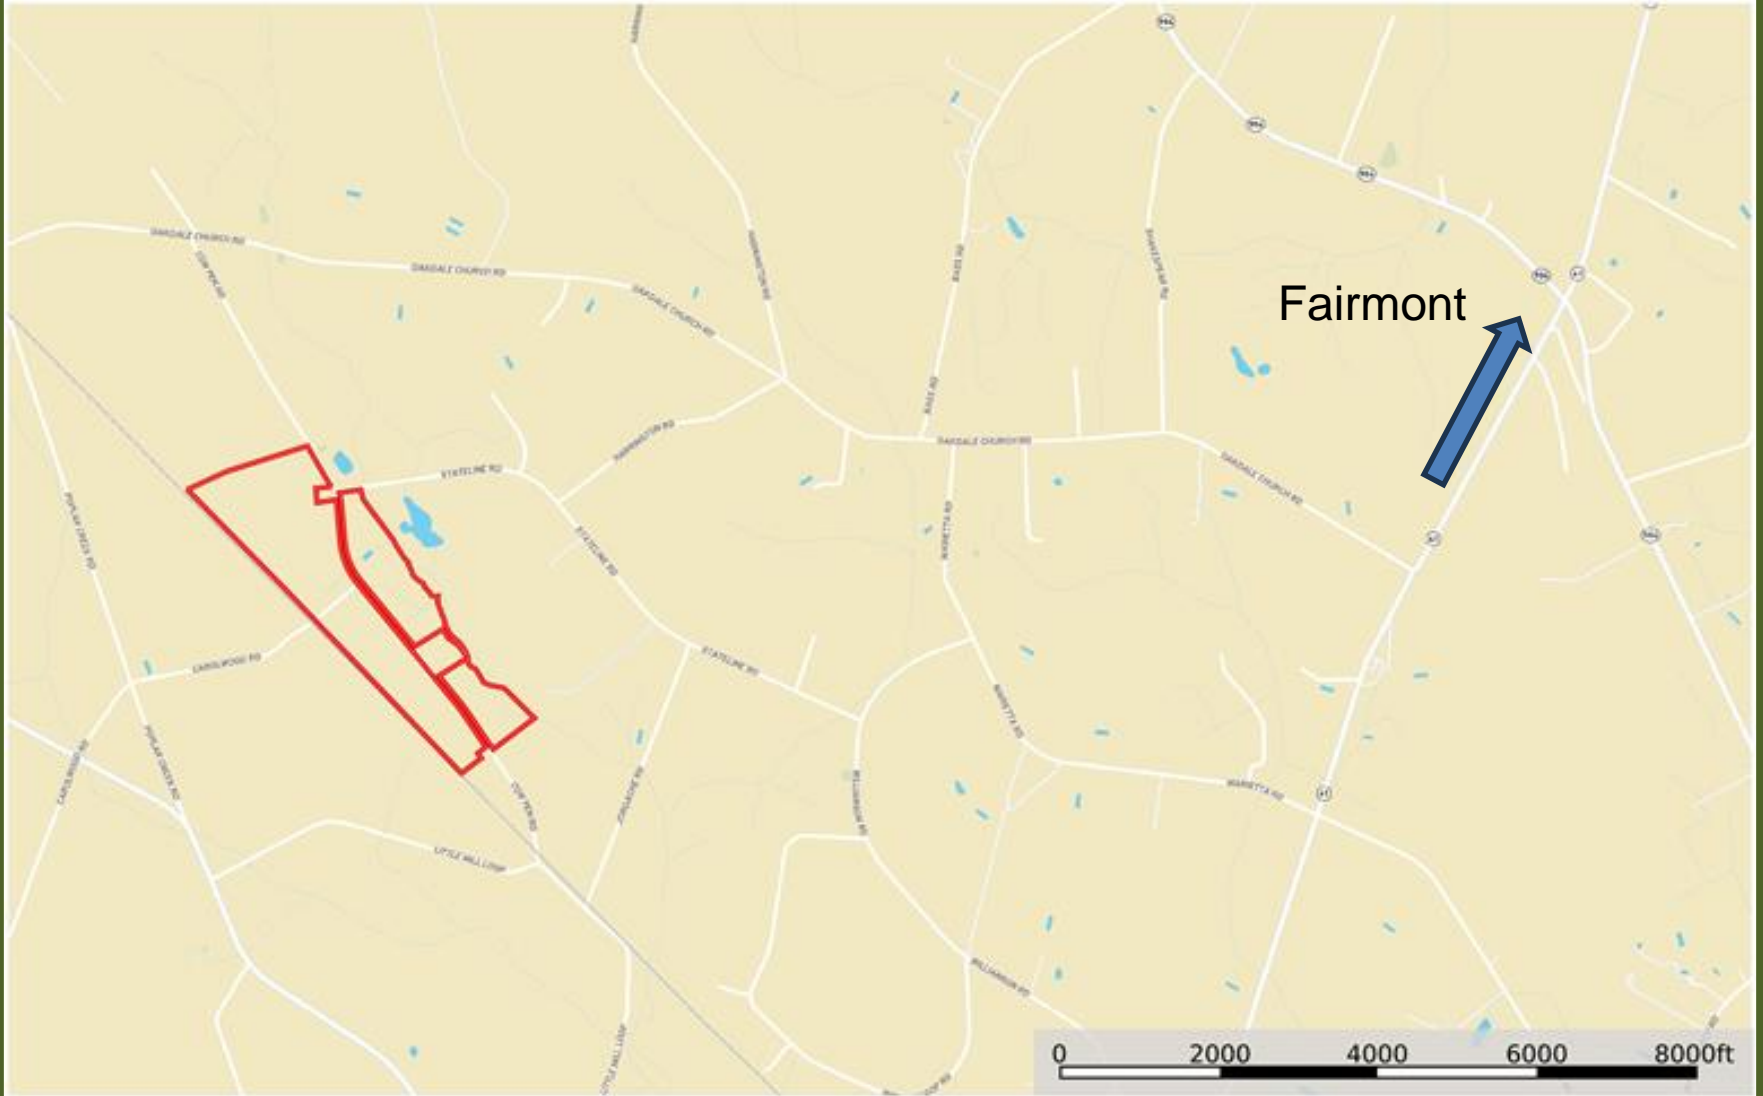

Cowpen Swamp Road Farm Location Map

Robeson County, North Carolina, 130 AC +/-

Boundary

Marty Lanier
P: (910) 617-4326

www.rockcreeklandcompany.com

604 George II Highway Winnabow NC 28479