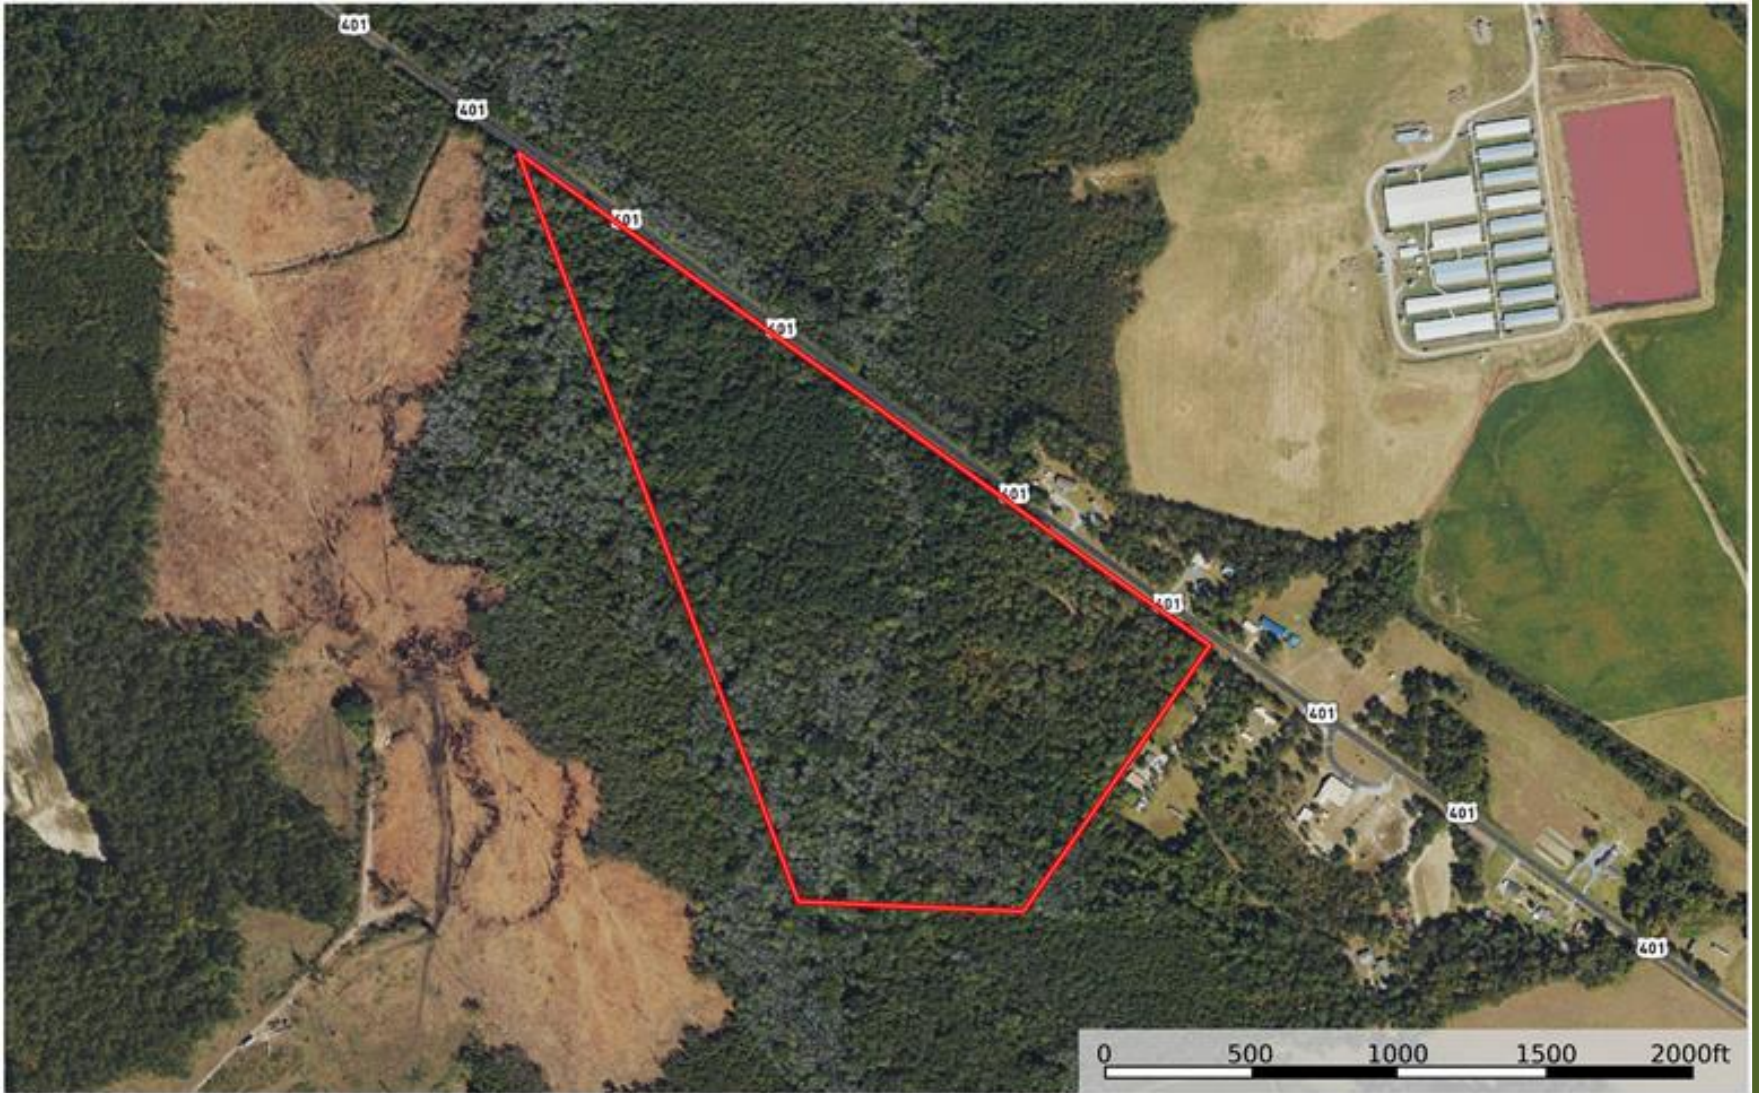

Shoeheel Creek Residential and Hunting Land Aerial Map

Robeson County, North Carolina, 62 AC +/-

Boundary

Marty Lanier

P: (910) 617-4326

www.rockcreeklandcompany.com

604 George II Highway Winnabow NC 28479