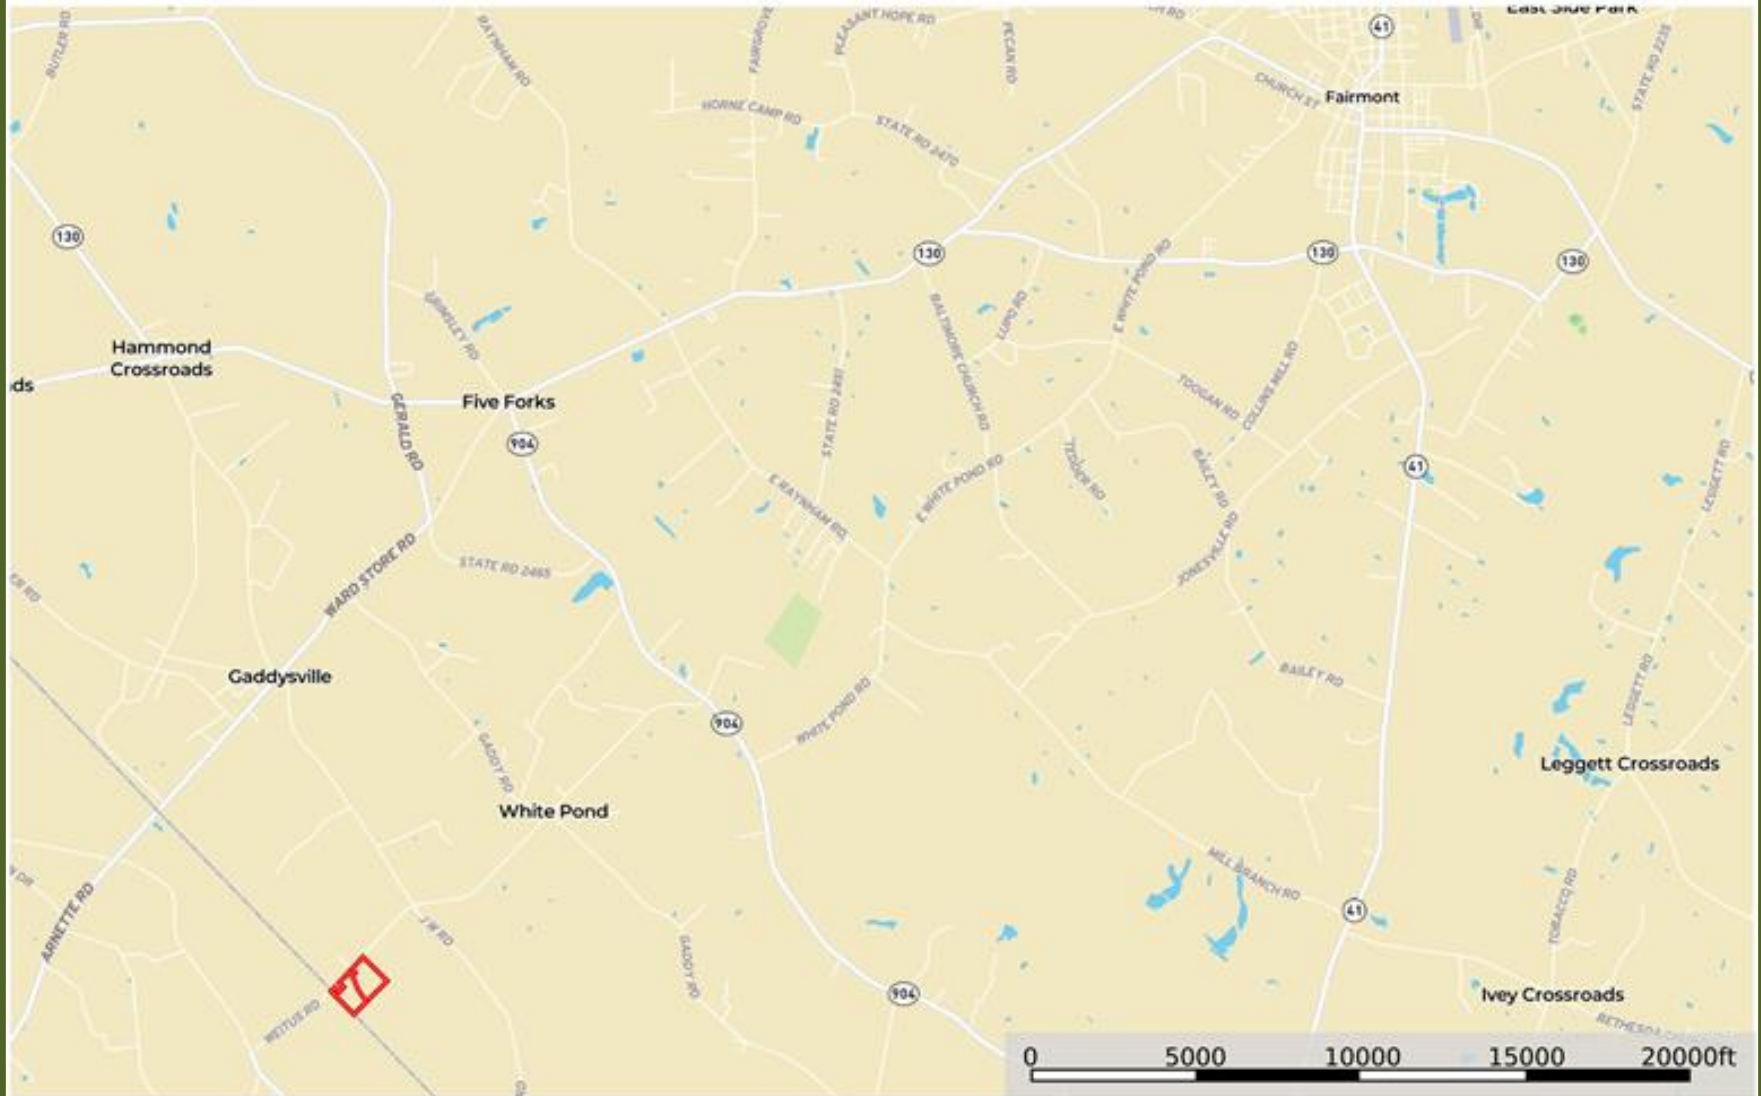

W White Pond Road Farms Location Map

Robeson County, North Carolina, AC +/-

Boundary

Marty Lanier
P: (910) 617-4326

www.rockcreeklandcompany.com

604 George II Highway Winnabow NC 28479

The information contained herein was obtained from sources deemed to be reliable. Land id™ Services makes no warranties or guarantees as to the completeness or accuracy thereof.