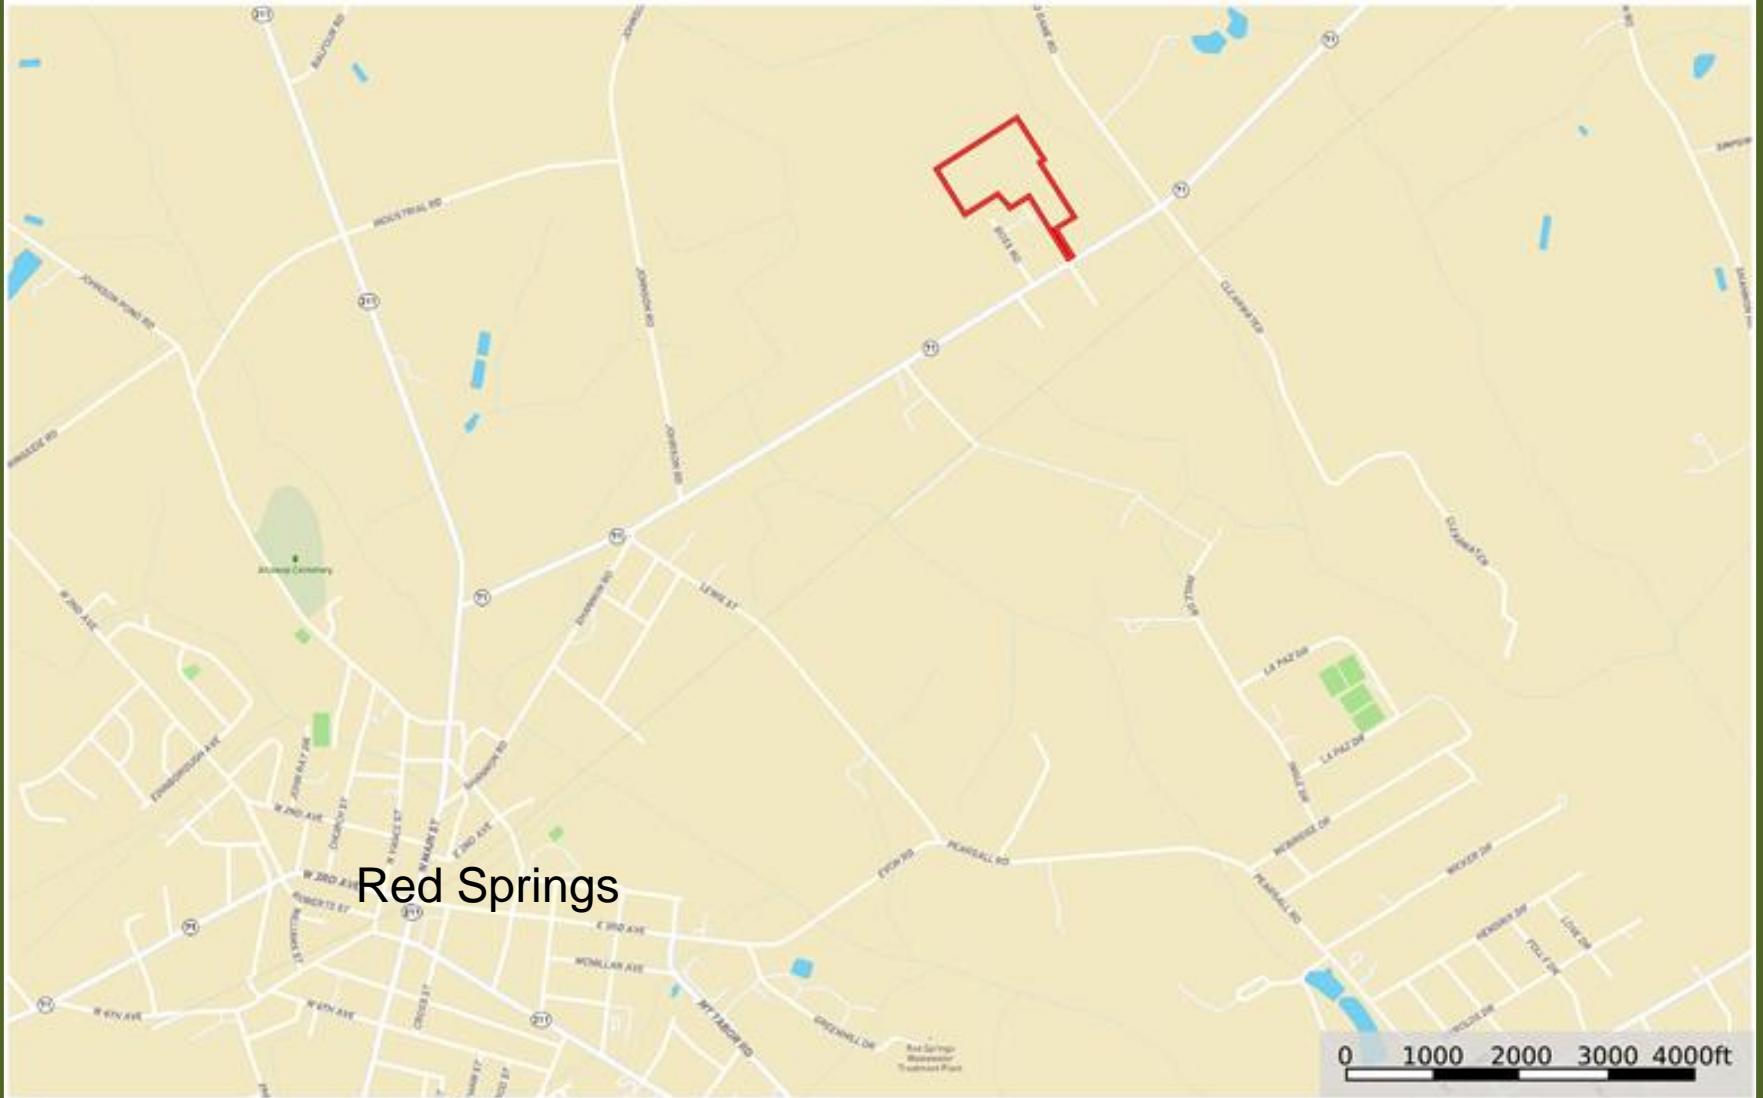

Red Springs Farm Location Map

Robeson County, North Carolina, 23 AC +/-

Red Springs