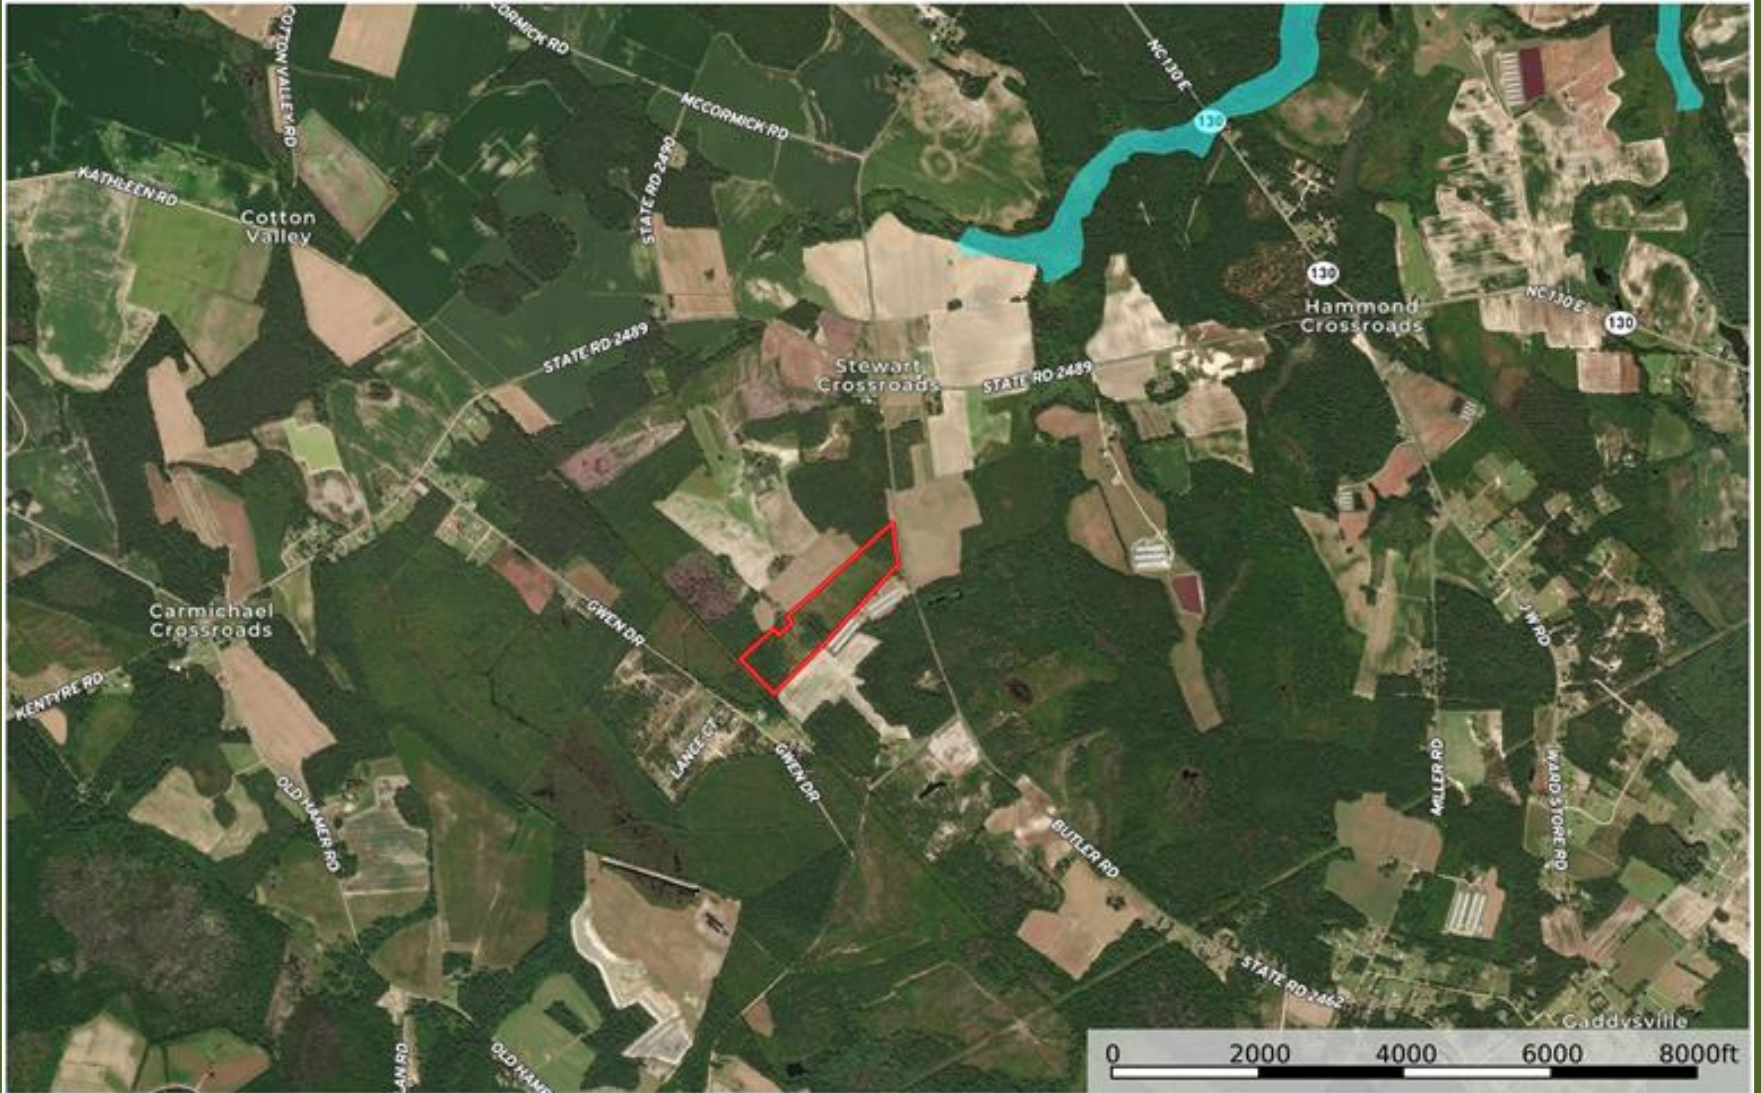

Flood Zone Map Butler Road

Robeson County, North Carolina, 35 AC +/-

- Boundary
- 100 Year Floodplain
- 500 Year Floodplain
- Floodway
- Special
- Unmapped/ Not Included

Marty Lanier

P: (910) 617-4326

www.rockcreeklandcompany.com

604 George II Highway Winnabow NC 28479