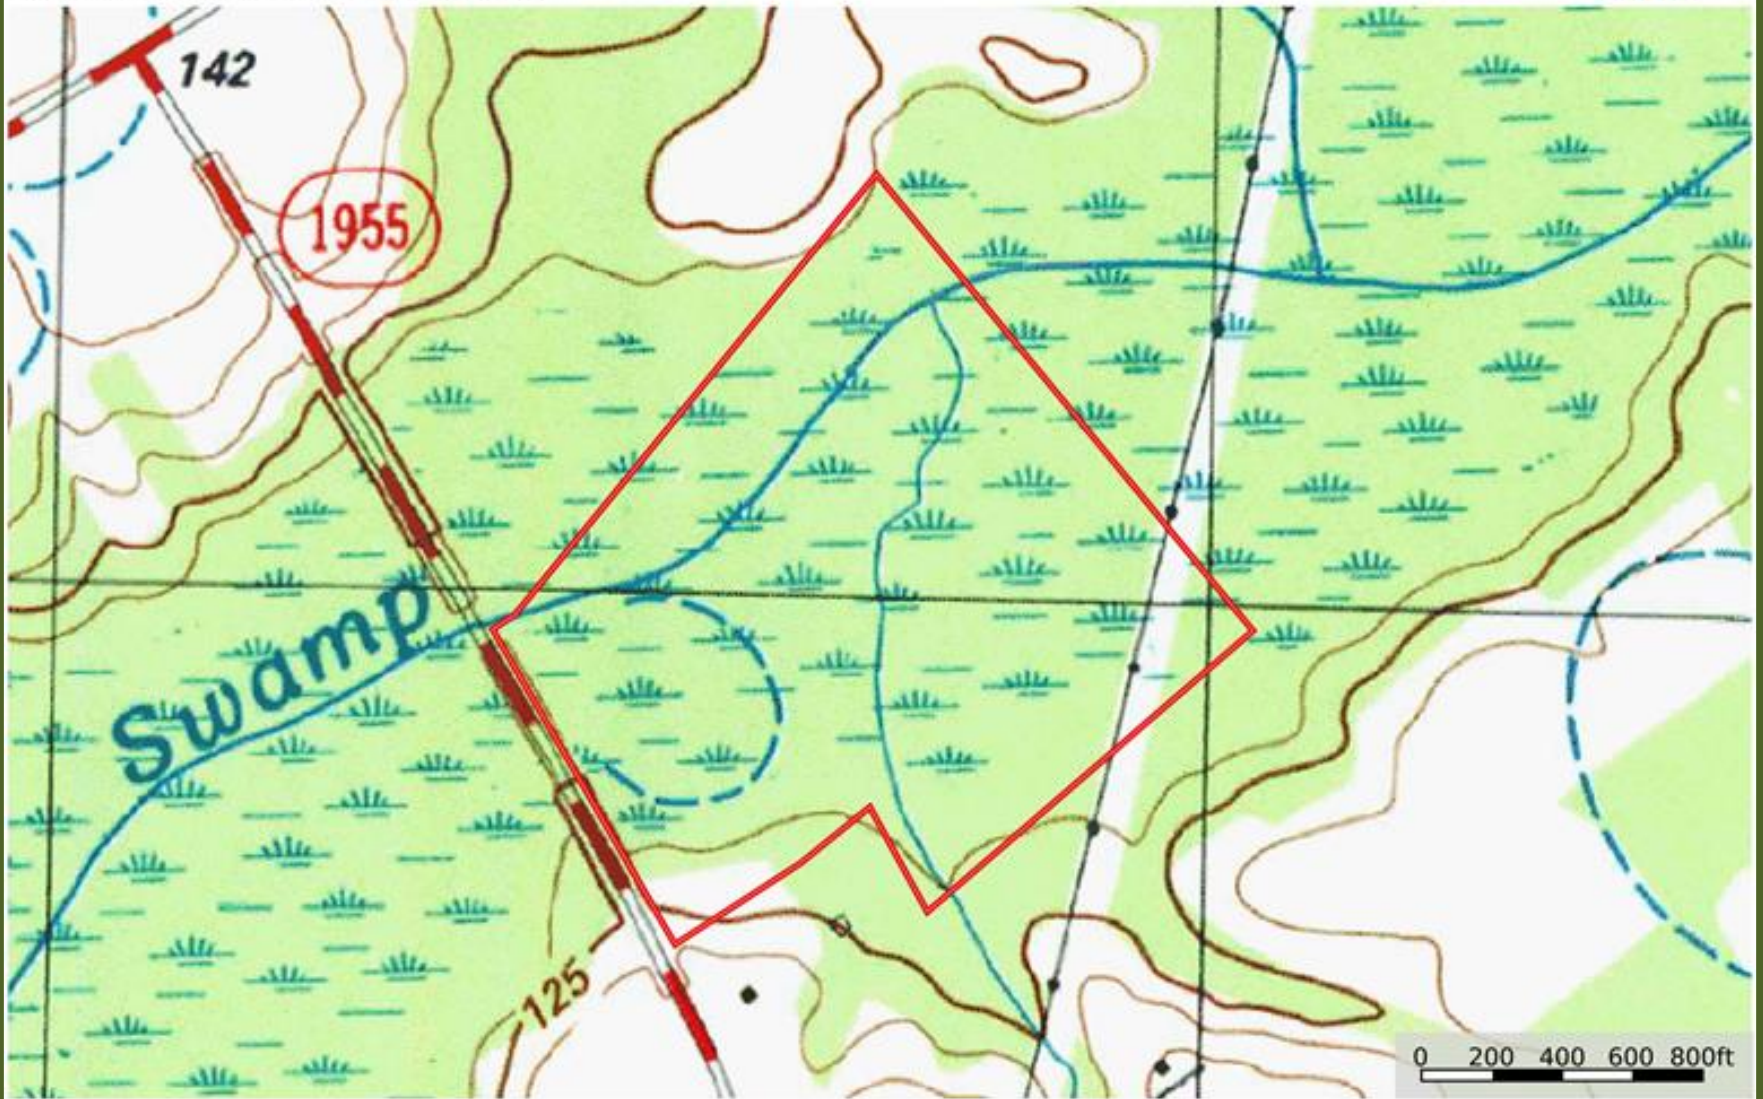

Tenmile Swamp Hunting Land Topographical Map

Robeson County, North Carolina, 57 AC +/-

Boundary

Marty Lanier
P: (910) 617-4326

www.rockcreeklandcompany.com

604 George II Highway Winnabow NC 28479

The information contained herein was obtained from sources deemed to be reliable. Land id™ Services makes no warranties or guarantees as to the completeness or accuracy thereof.