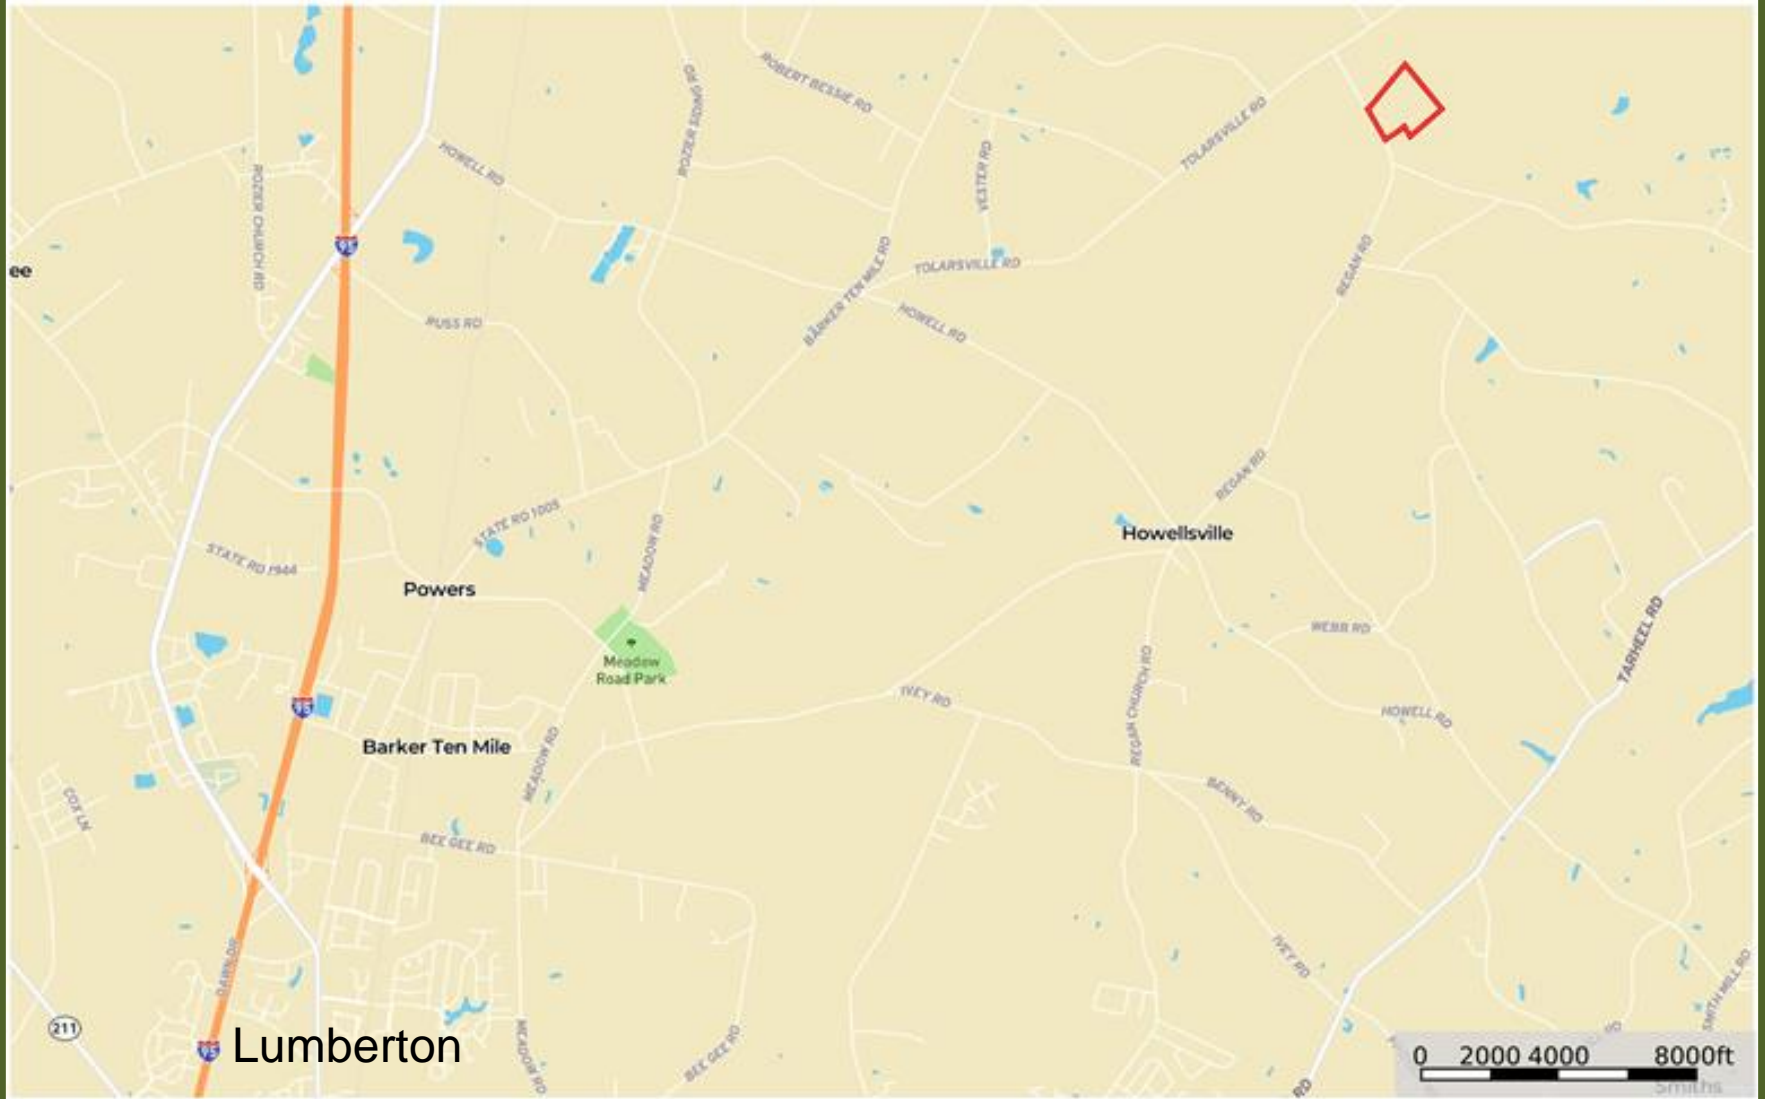

Tenmile Swamp Hunting Land Location Map

Robeson County, North Carolina, 57 AC +/-

Boundary

Marty Lanier
P: (910) 617-4326

www.rockcreeklandcompany.com

604 George II Highway Winnabow NC 28479