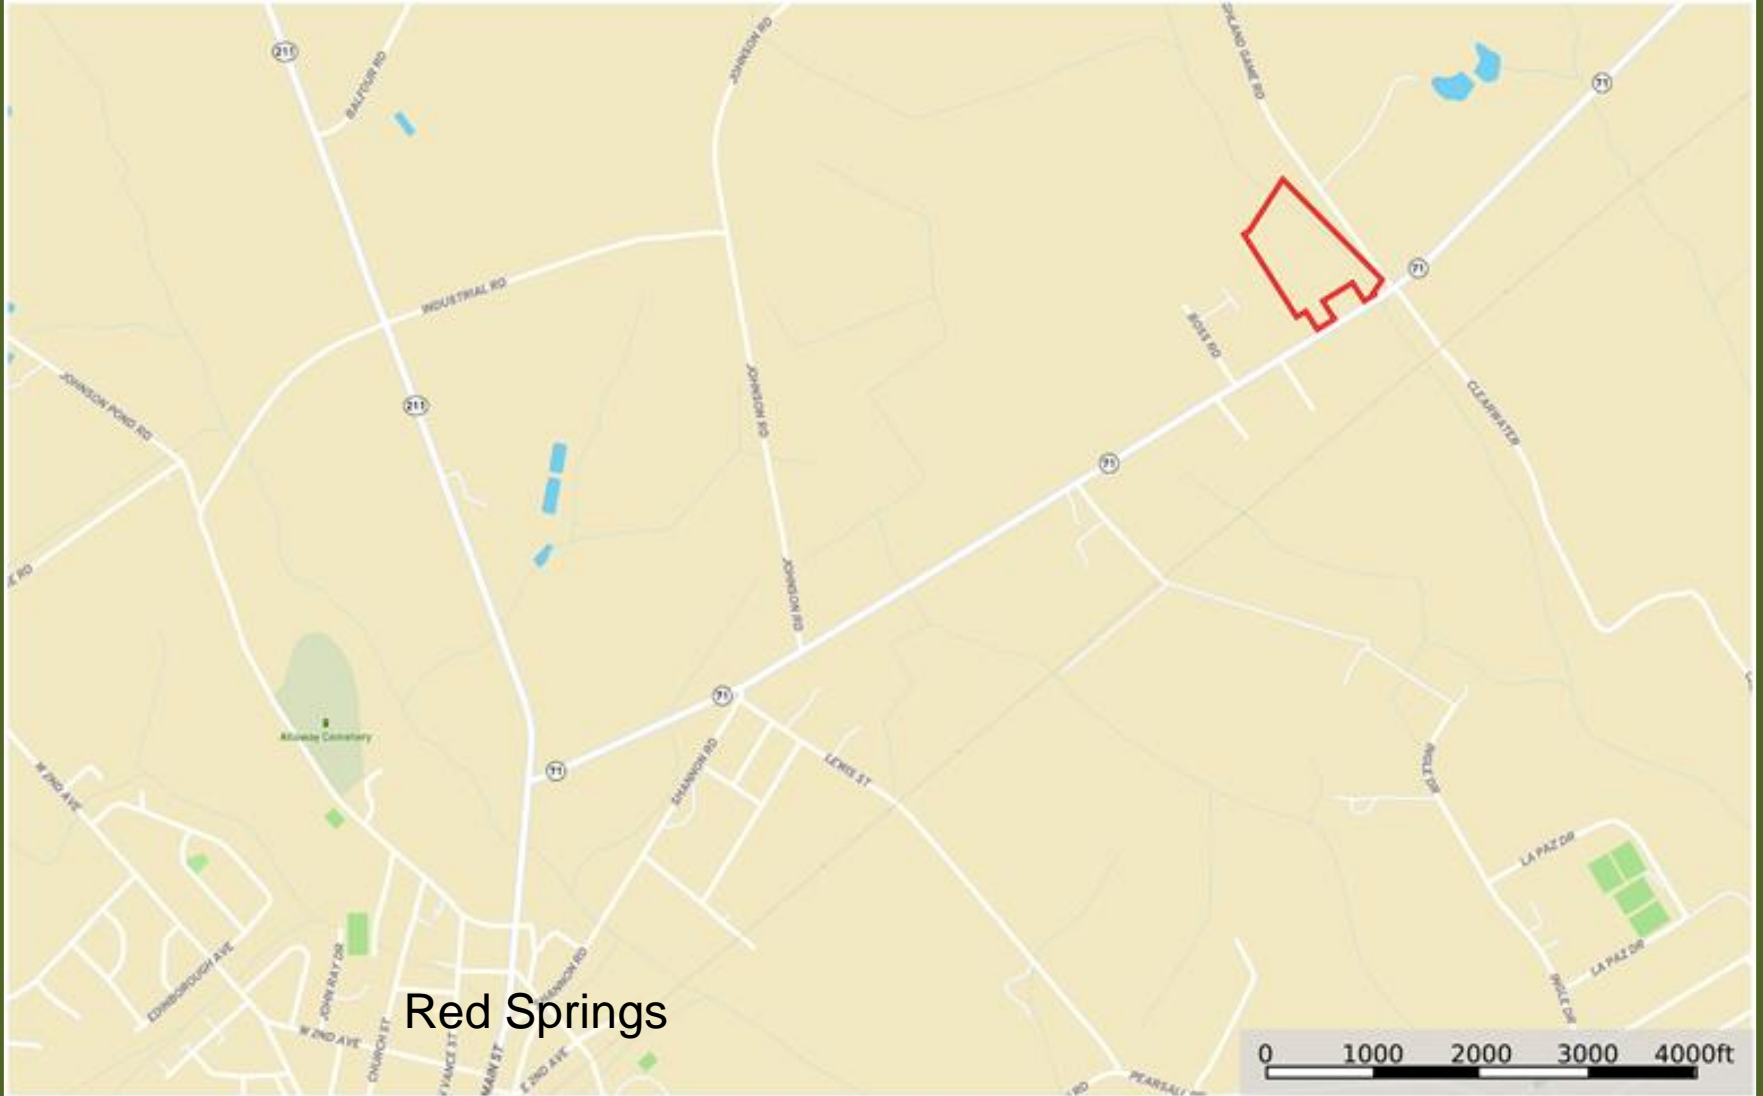

Red Springs Homesite and Farm Location Map

Robeson County, North Carolina, 19 AC +/-

Red Springs

Marty Lanier
P: (910) 617-4326

www.rockcreeklandcompany.com

604 George II Highway Winnabow NC 28479