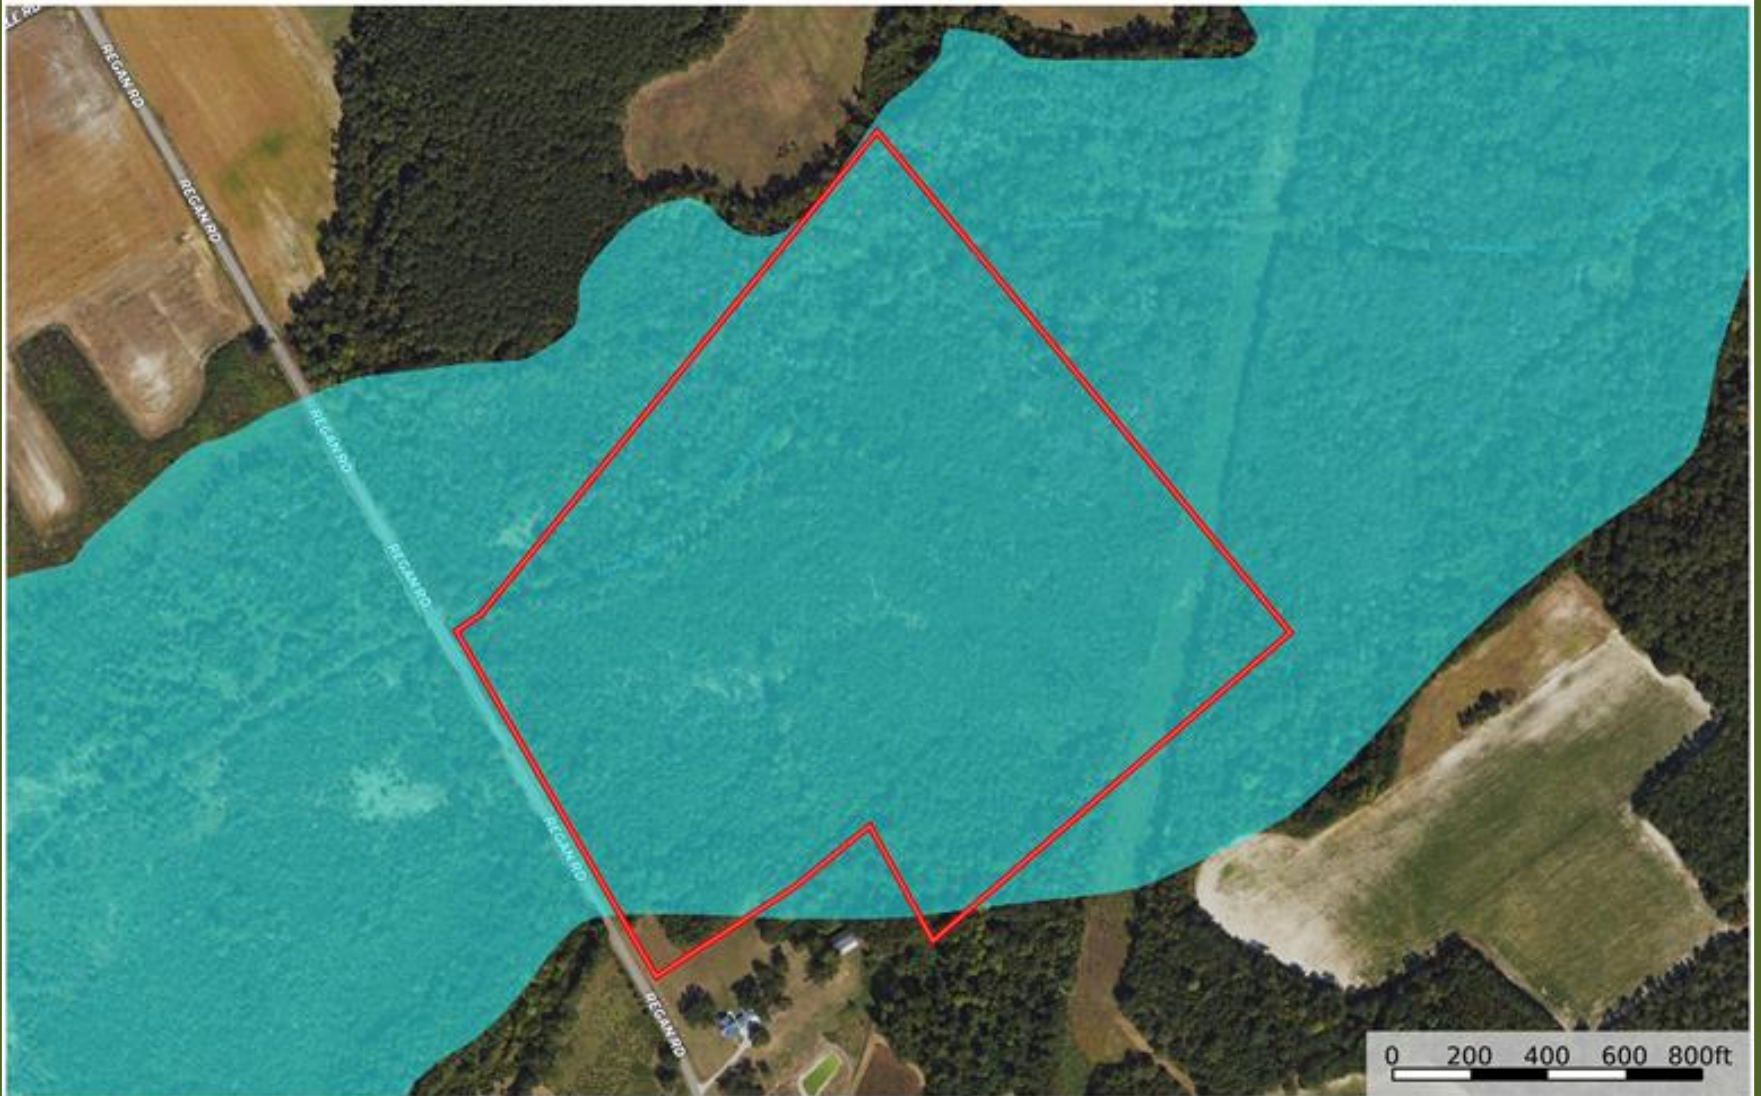

Tenmile Swamp Hunting Land Flood Zone Map

Robeson County, North Carolina, 57 AC +/-

- Boundary
- 100 Year Floodplain
- 500 Year Floodplain
- Floodway
- Special
- Unmapped/ Not Included

Marty Lanier
P: (910) 617-4326