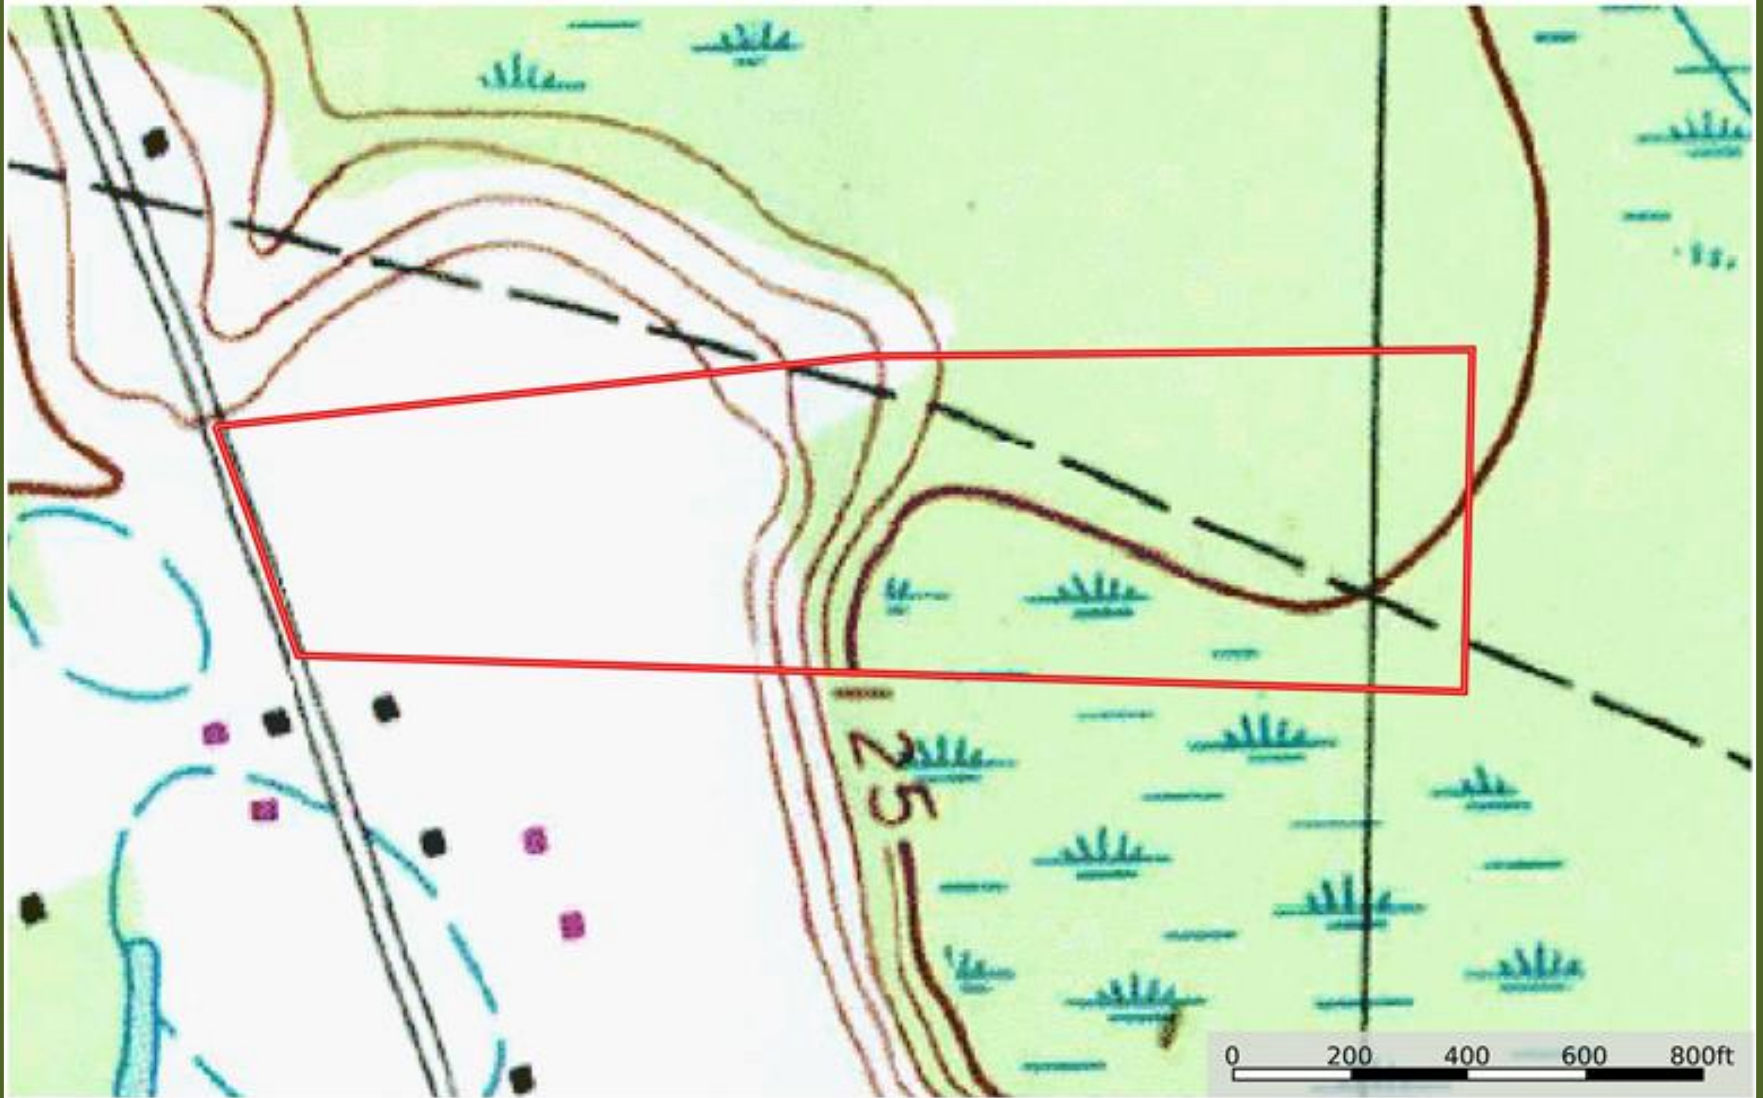

Odum Road Tract 13 Topographical Map

North Carolina, 24 AC +/-

Boundary

Marty Lanier
P: (910) 617-4326

www.rockcreeklandcompany.com

604 George II Highway Winnabow NC 28479