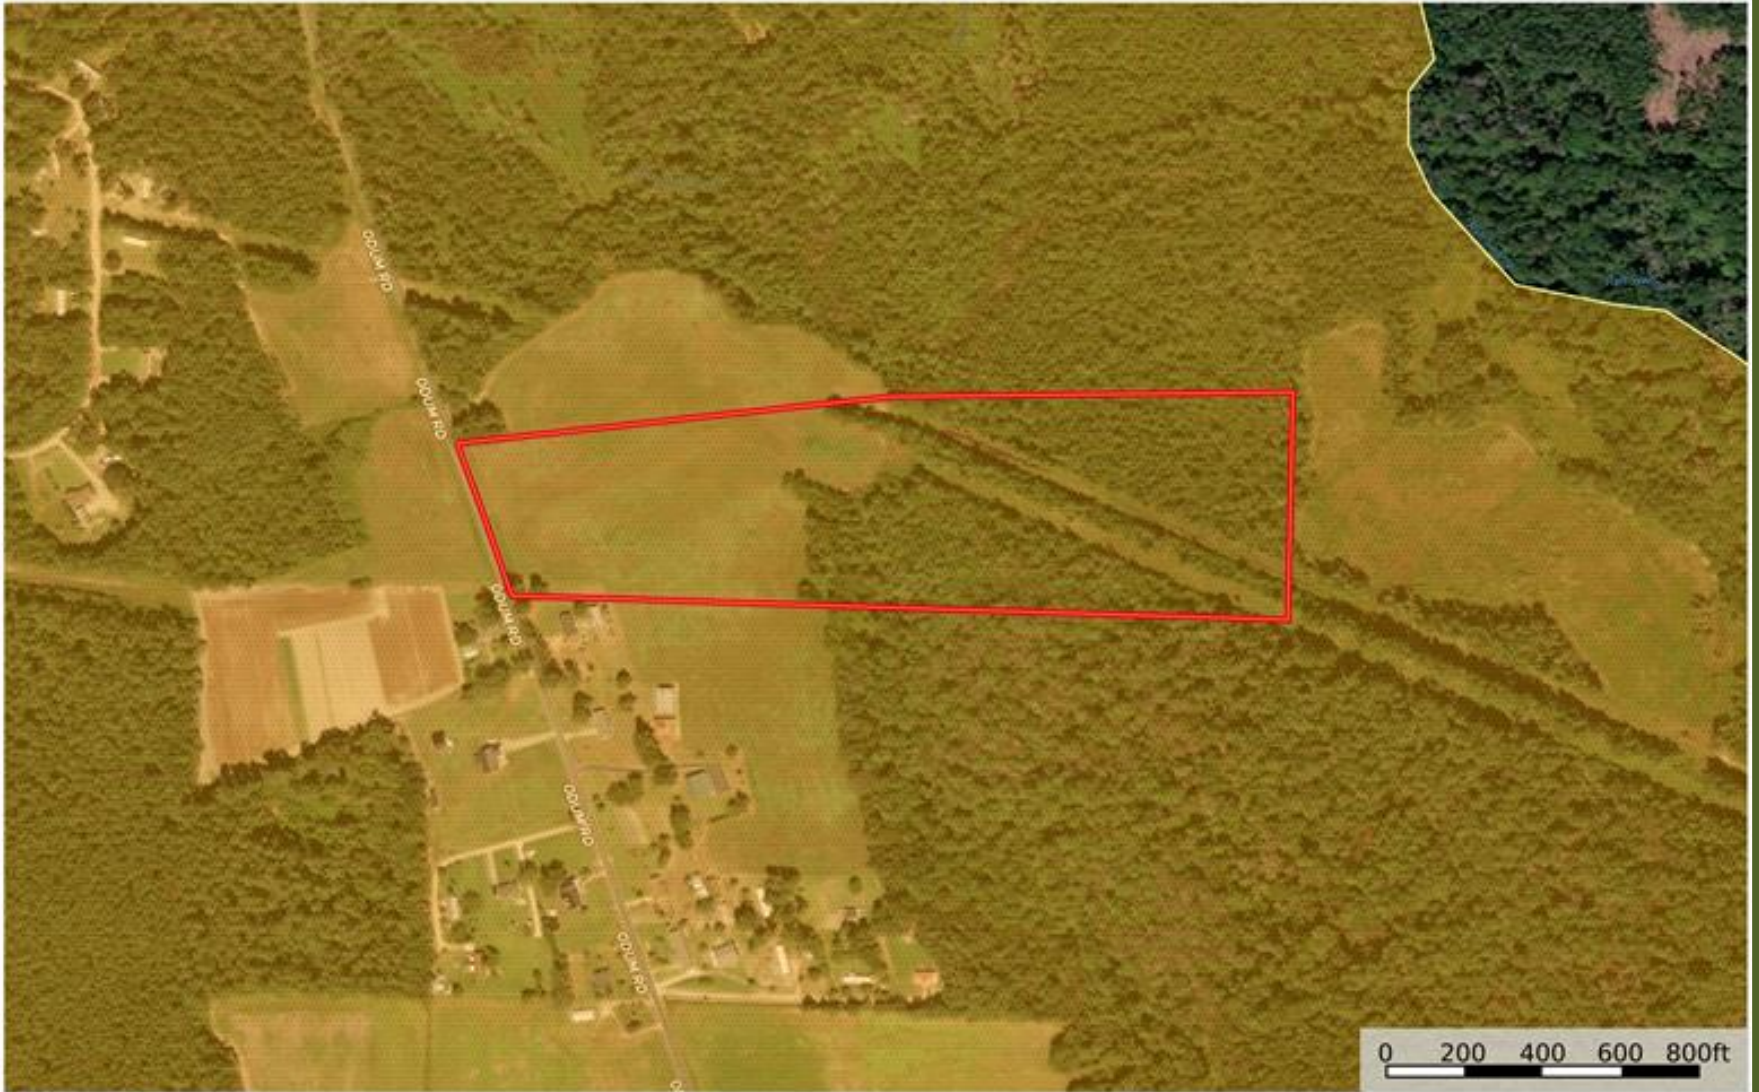

# Odum Road Tract 13 Opportunity Zone Map

North Carolina, 24 AC +/-

 Boundary  Opportunity Zones

Marty Lanier  
P: (910) 617-4326

[www.rockcreeklandcompany.com](http://www.rockcreeklandcompany.com)

604 George II Highway Winnabow NC 28479