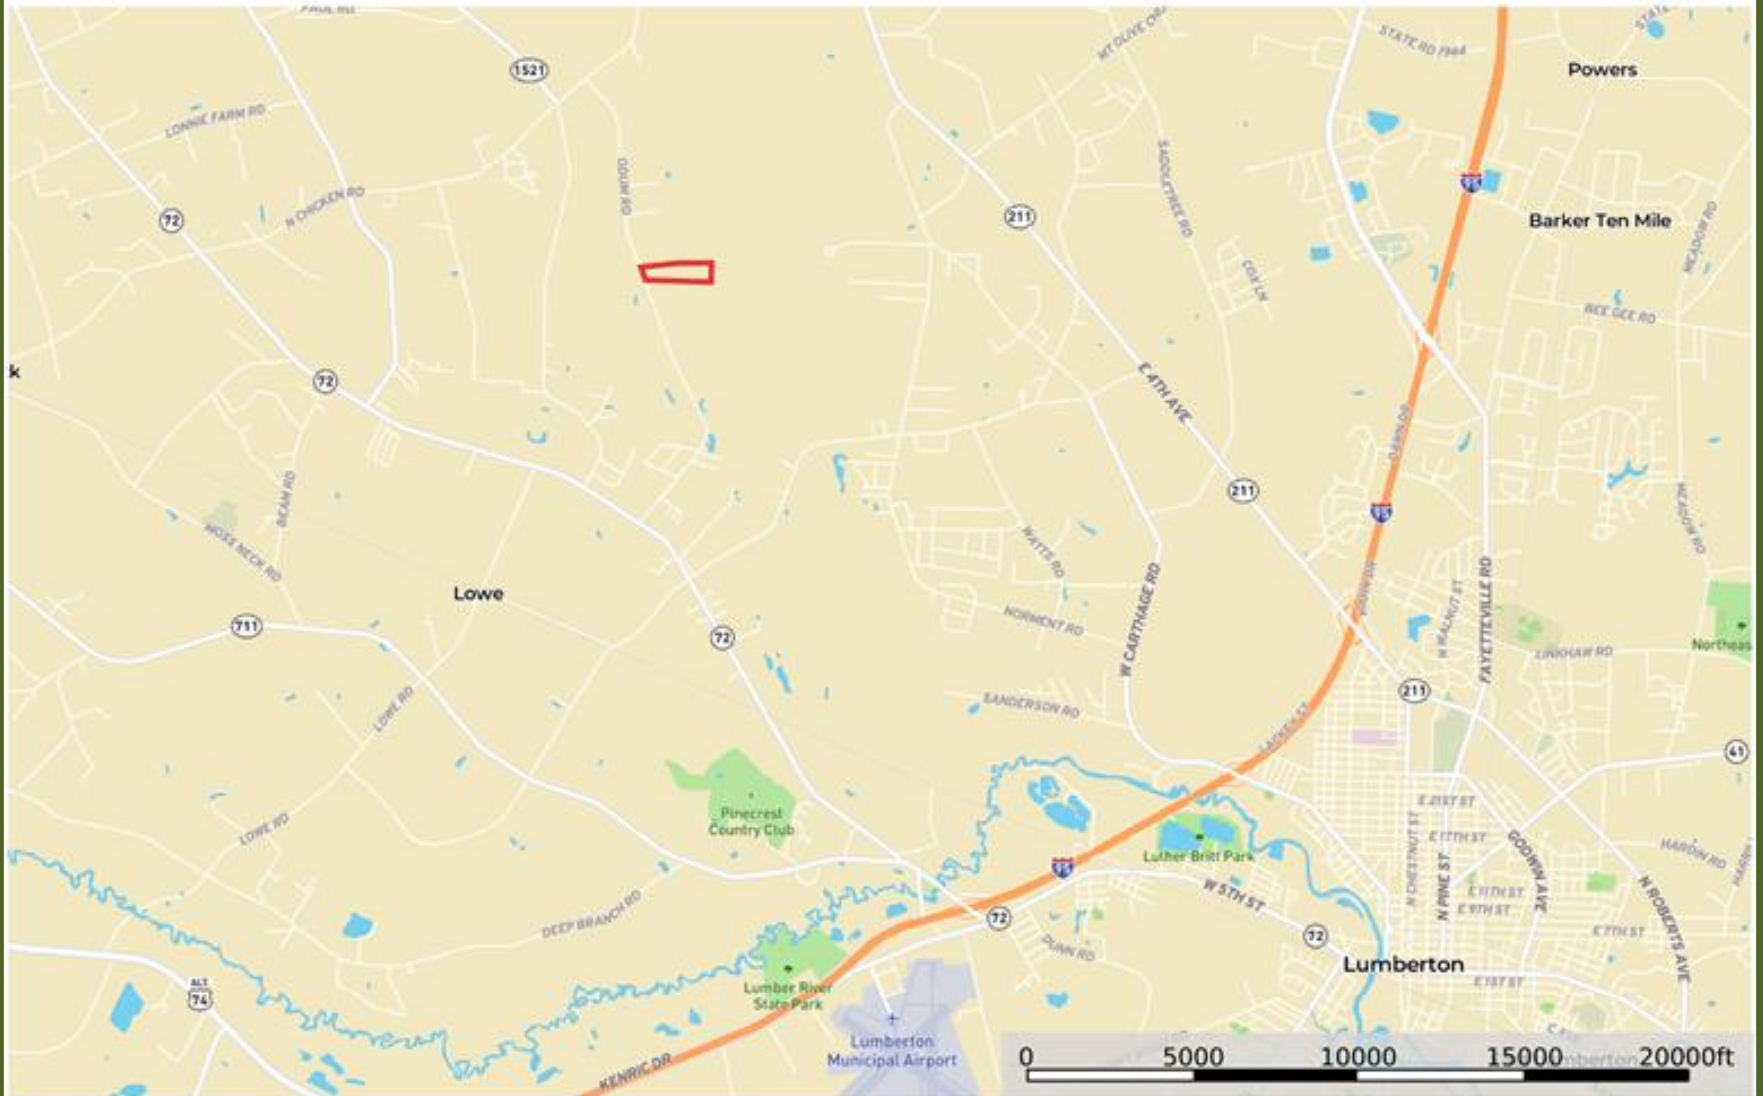

Odum Road Tract 13 Location Map

North Carolina, 24 AC +/-

Boundary

Marty Lanier
P: (910) 617-4326

www.rockcreeklandcompany.com

604 George II Highway Winnabow NC 28479

The information contained herein was obtained from sources deemed to be reliable. Land id™ Services makes no warranties or guarantees as to the completeness or accuracy thereof.