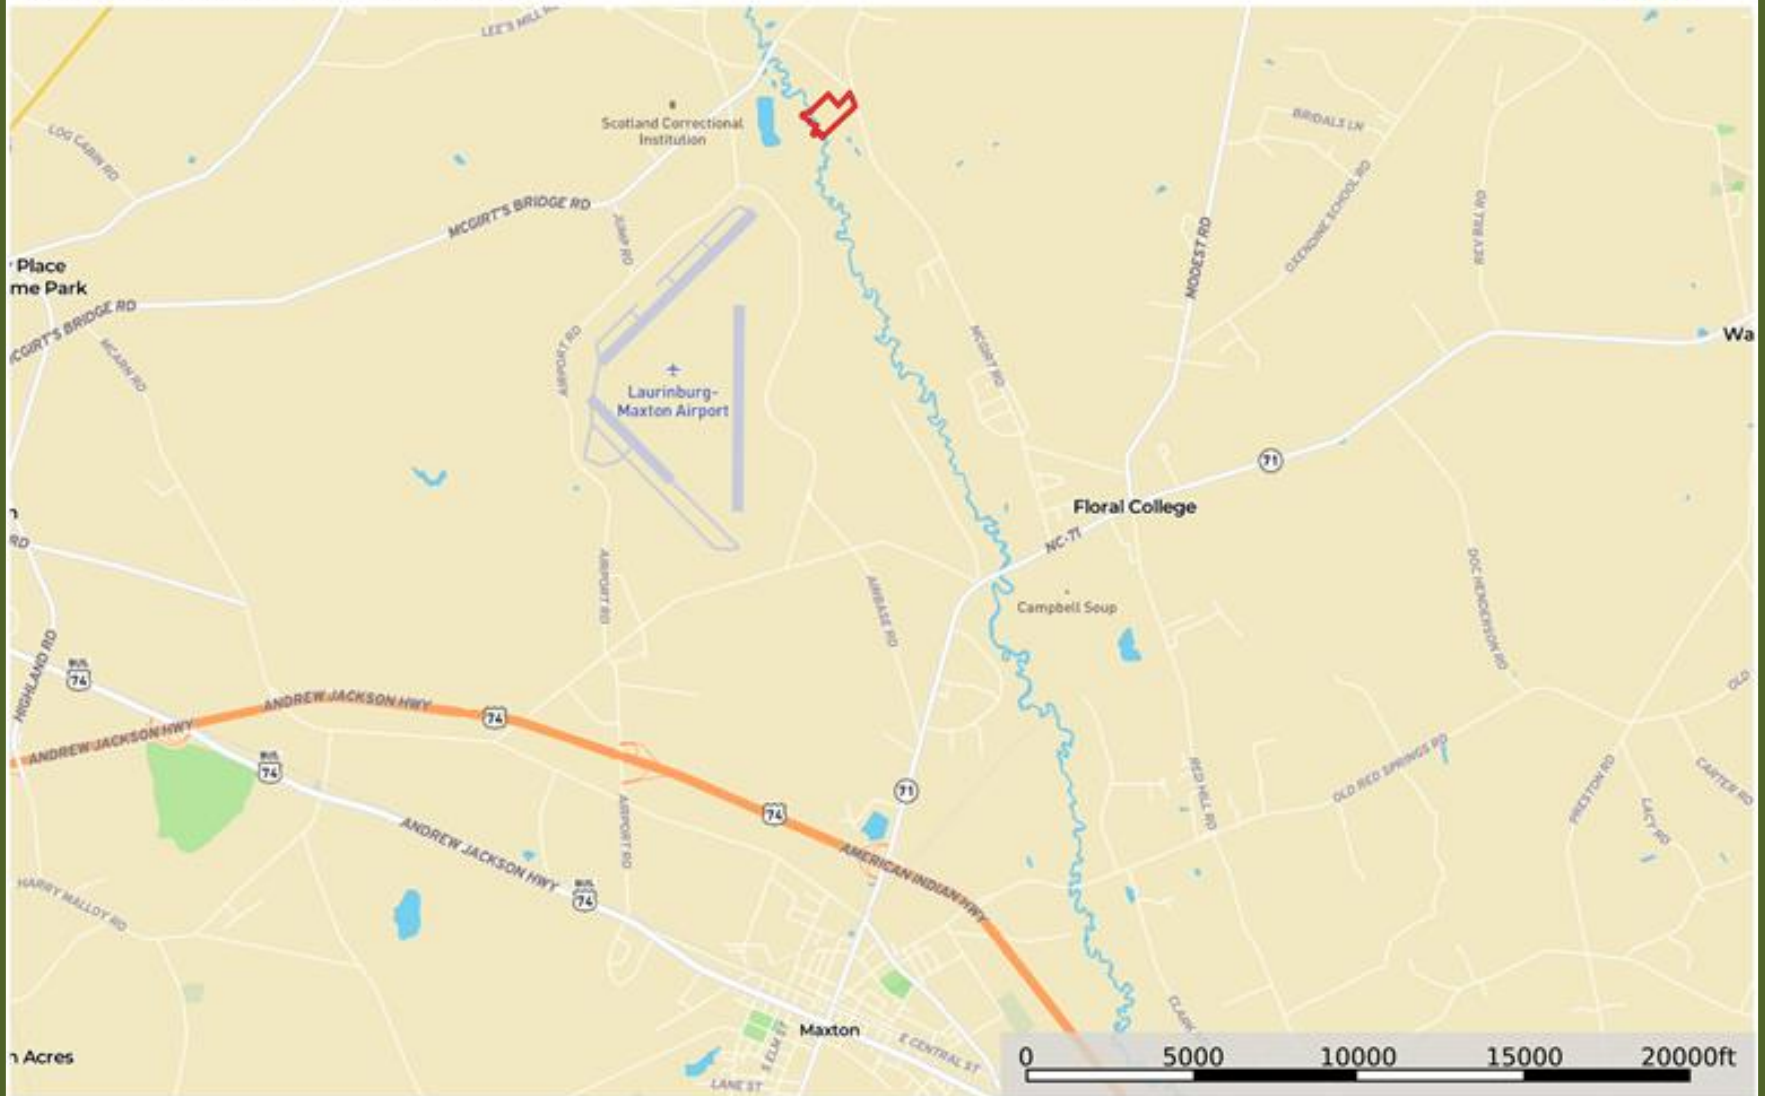

Lumber River Hunting and Residential Tract Location Map

Robeson County, North Carolina, 23.45 AC +/-

Boundary

Marty Lanier
P: (910) 617-4326

www.rockcreeklandcompany.com

604 George II Highway Winnabow NC 28479