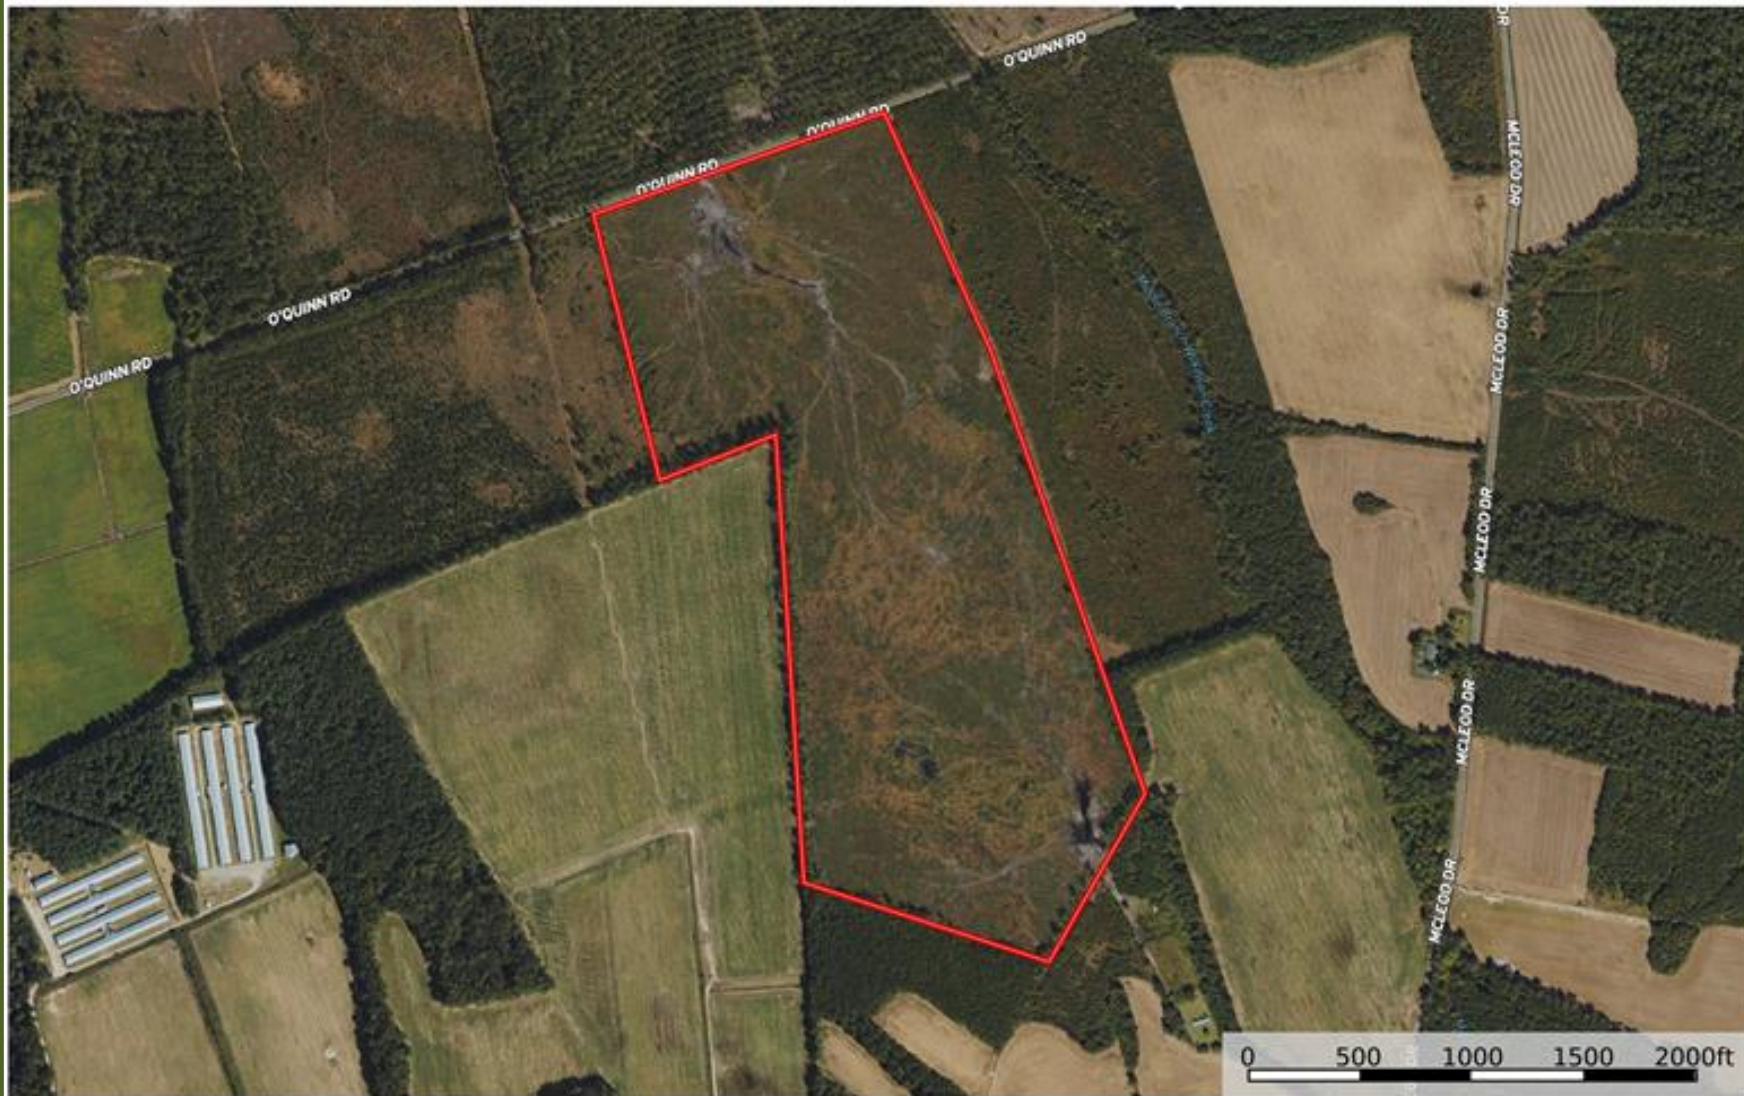

O'Quinn Road Timber Investment Aerial Map

Robeson County, North Carolina, 113 AC +/-

Boundary

Marty Lanier

P: (910) 617-4326

www.rockcreeklandcompany.com

604 George II Highway Winnabow NC 28479