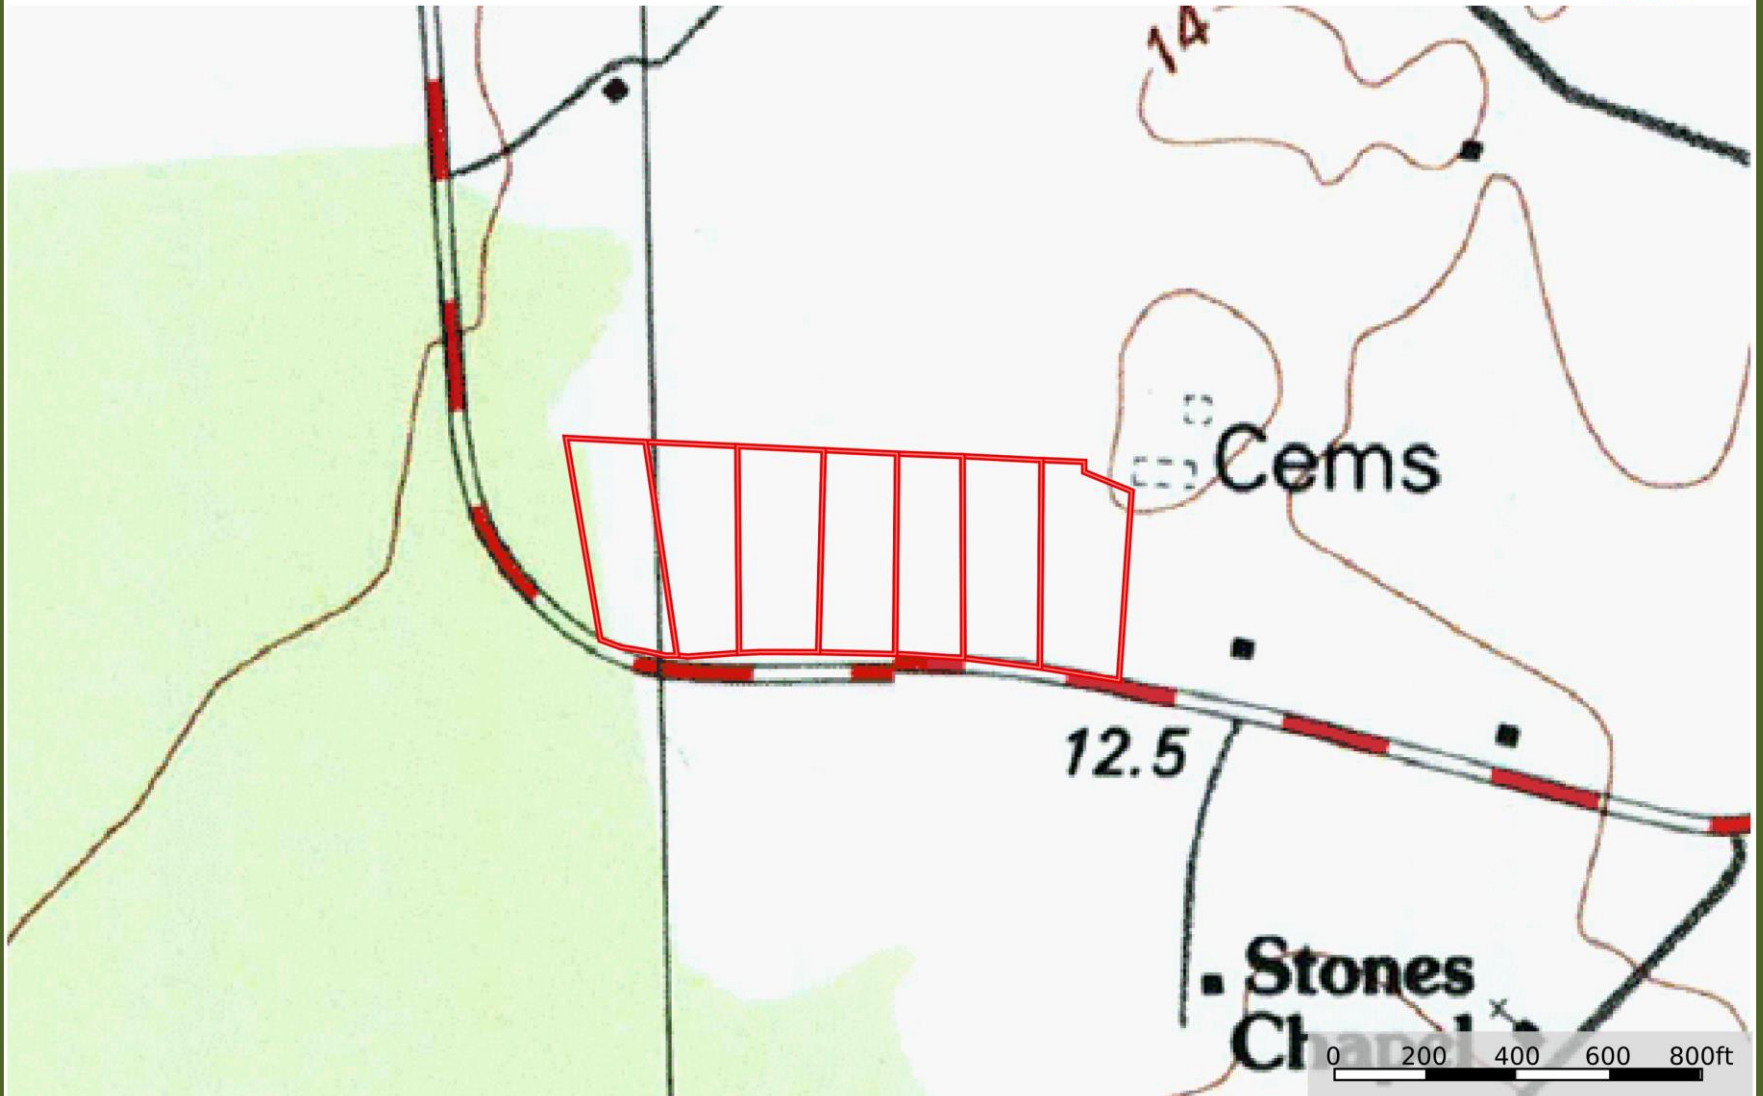

Plantation Road Lots Topographical Map

Jones County, North Carolina, 2 AC +/-

Boundary

Marty Lanier
P: (910) 617-4326

www.rockcreeklandcompany.com

604 George II Highway Winnabow NC 28479

The information contained herein was obtained from sources deemed to be reliable. Land id™ Services makes no warranties or guarantees as to the completeness or accuracy thereof.