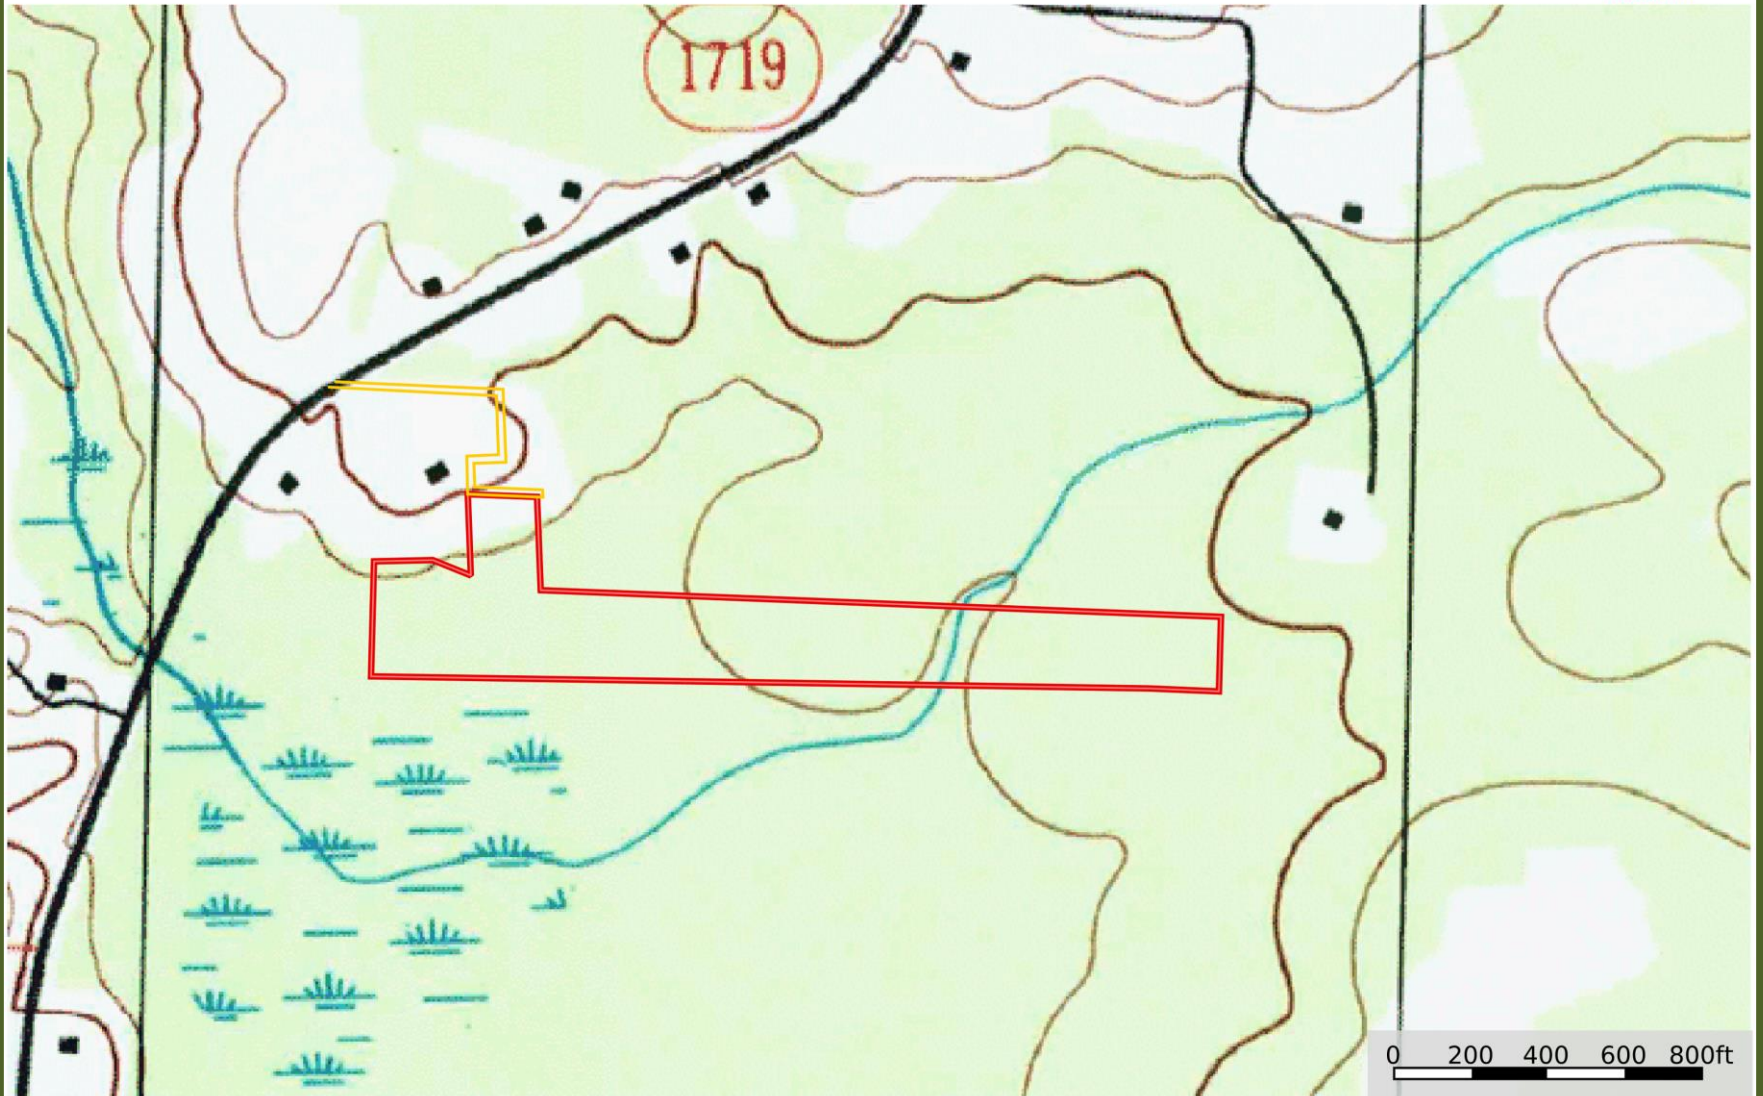

Millie Christine Road Tract Topographical Map

Columbus County, North Carolina, 12.19 AC +/-

— Primary Road Boundary

Marty Lanier

P: (910) 617-4326

www.rockcreeklandcompany.com

604 George II Highway Winnabow NC 28479