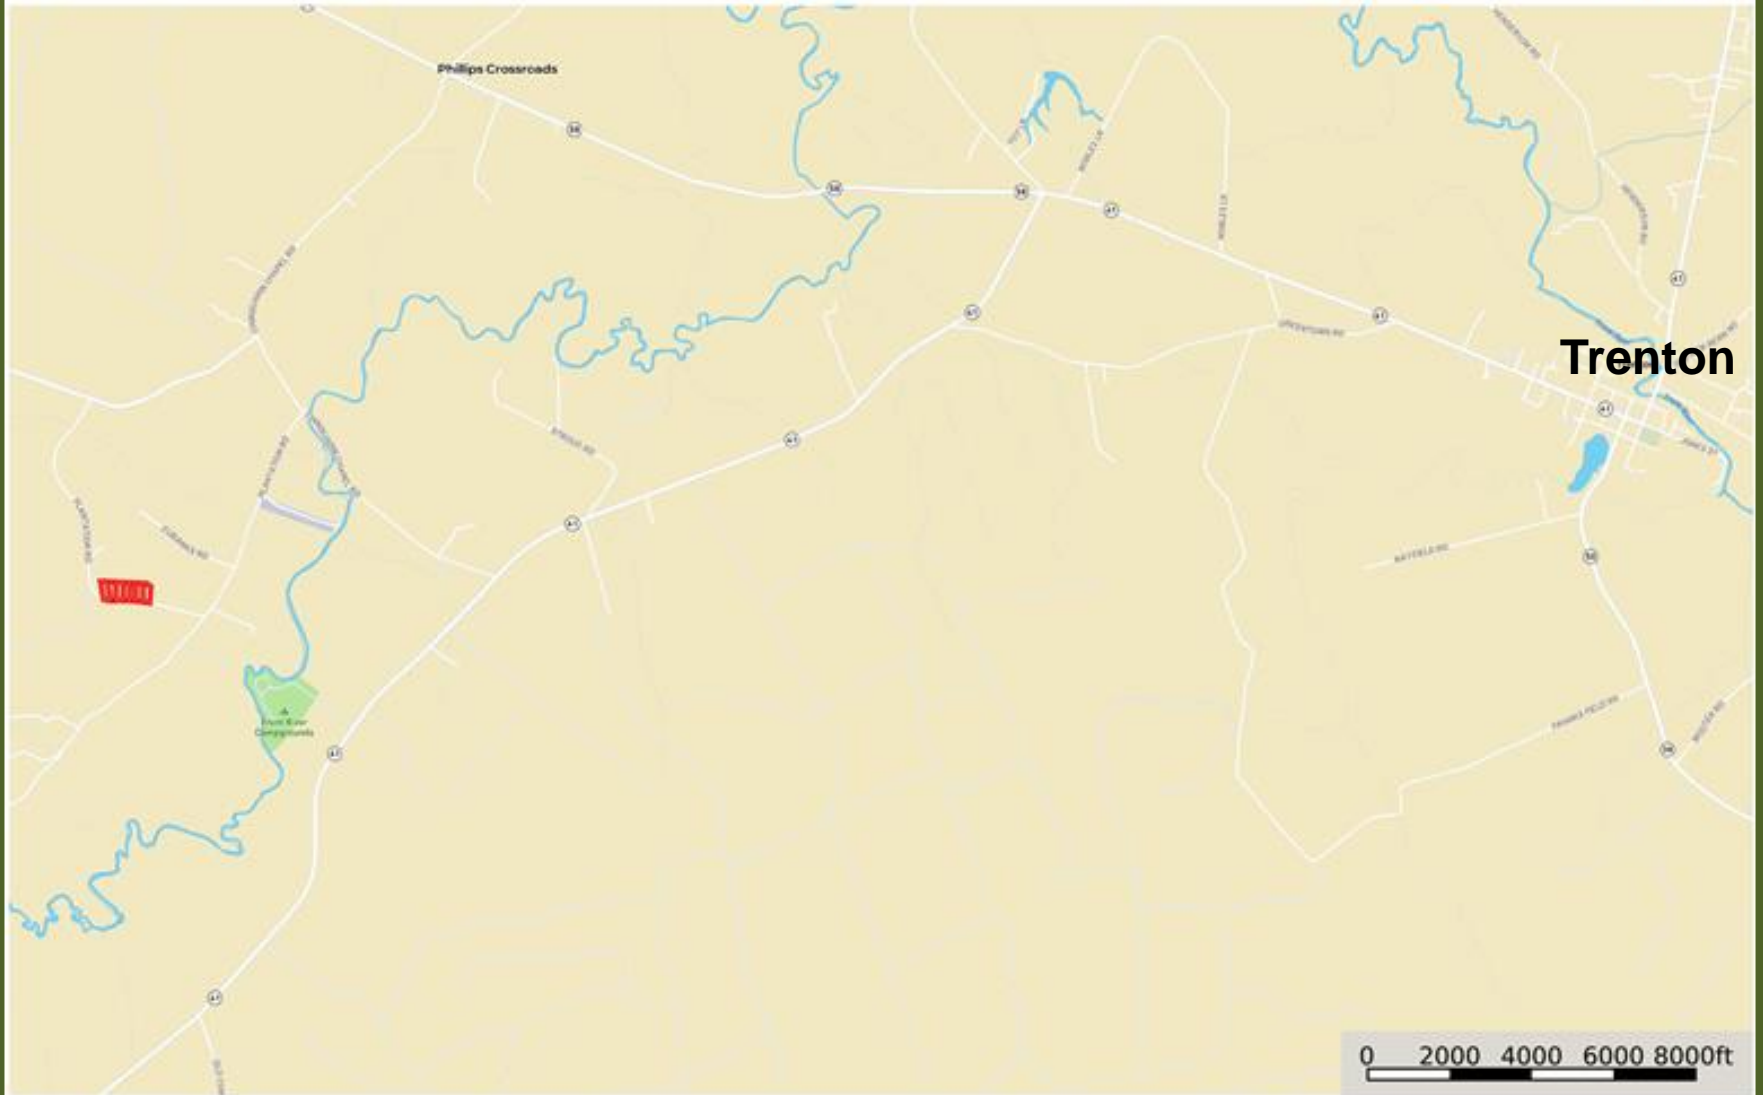

Plantation Road Lots Location Map

Jones County, North Carolina, 2 AC +/-

Trenton

Boundary

Marty Lanier
P: (910) 617-4326

www.rockcreeklandcompany.com

604 George II Highway Winnabow NC 28479

The information contained herein was obtained from sources deemed to be reliable. Land id™ Services makes no warranties or guarantees as to the completeness or accuracy thereof.