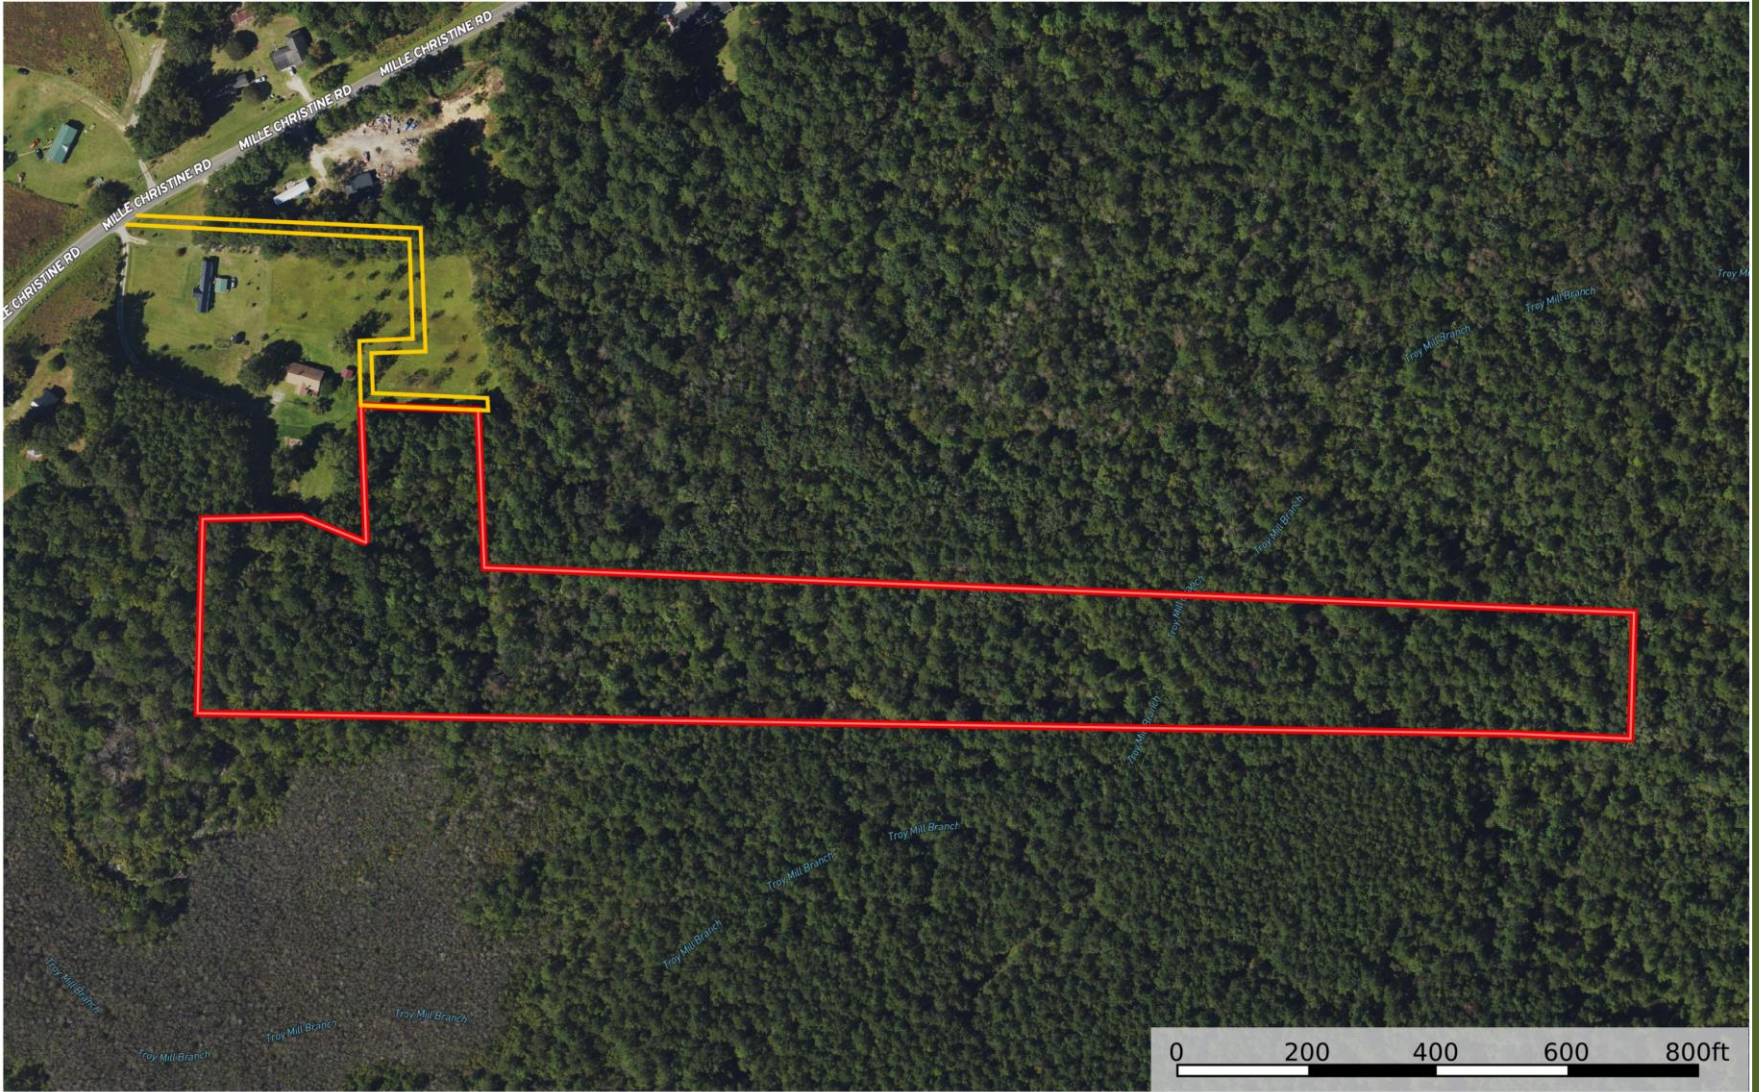

Millie Christine Road Tract Aerial Map

Columbus County, North Carolina, 12.19 AC +/-

— Primary Road Boundary

Marty Lanier
P: (910) 617-4326

www.rockcreeklandcompany.com

604 George II Highway Winnabow NC 28479