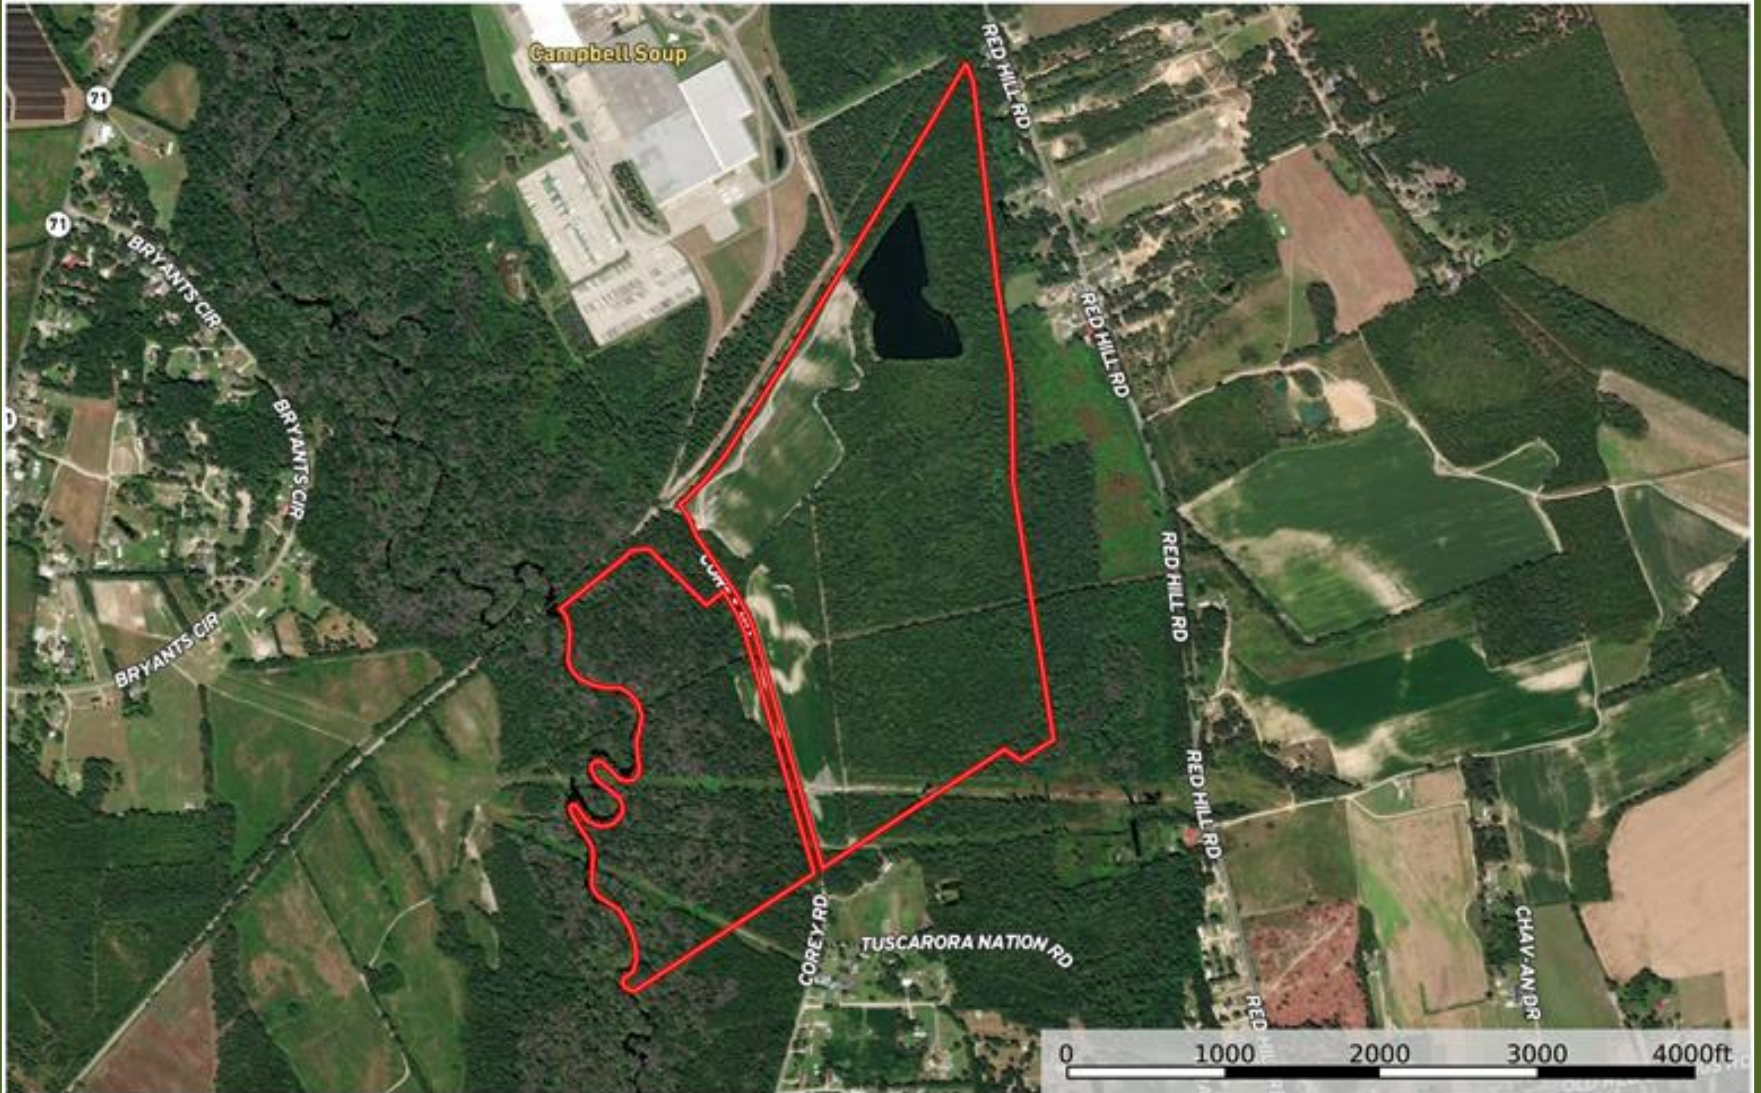

Lumber River Farm Aerial Map

North Carolina, 203 AC +/-

Boundary

Marty Lanier

P: (910) 617-4326

www.rockcreeklandcompany.com

604 George II Highway Winnabow NC 28479