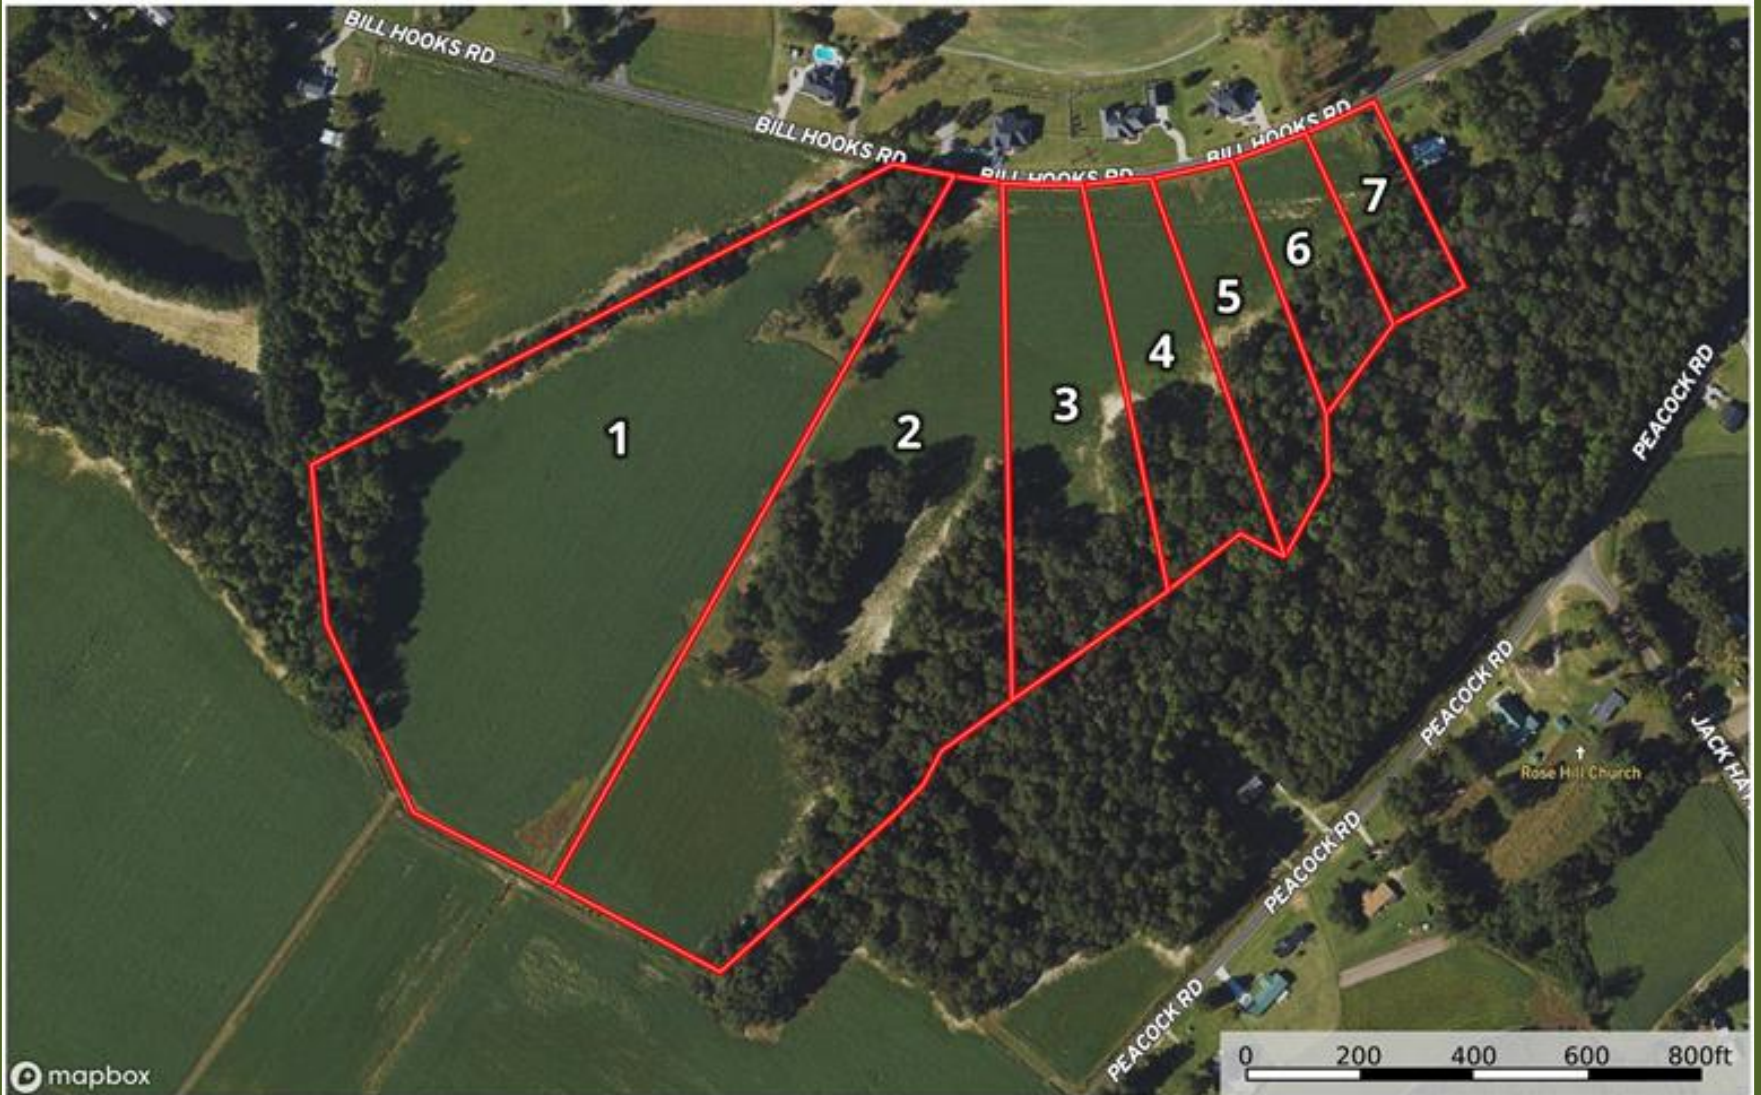

Bill Hooks Road Estates Aerial Map

Columbus County, North Carolina, AC +/-

mapbox

Boundary

Marty Lanier
P: (910) 617-4326

www.rockcreeklandcompany.com

604 George II Highway Winnabow NC 28479

The information contained herein was obtained from sources deemed to be reliable. Services makes no warranties or guarantees as to the completeness or accuracy thereof.