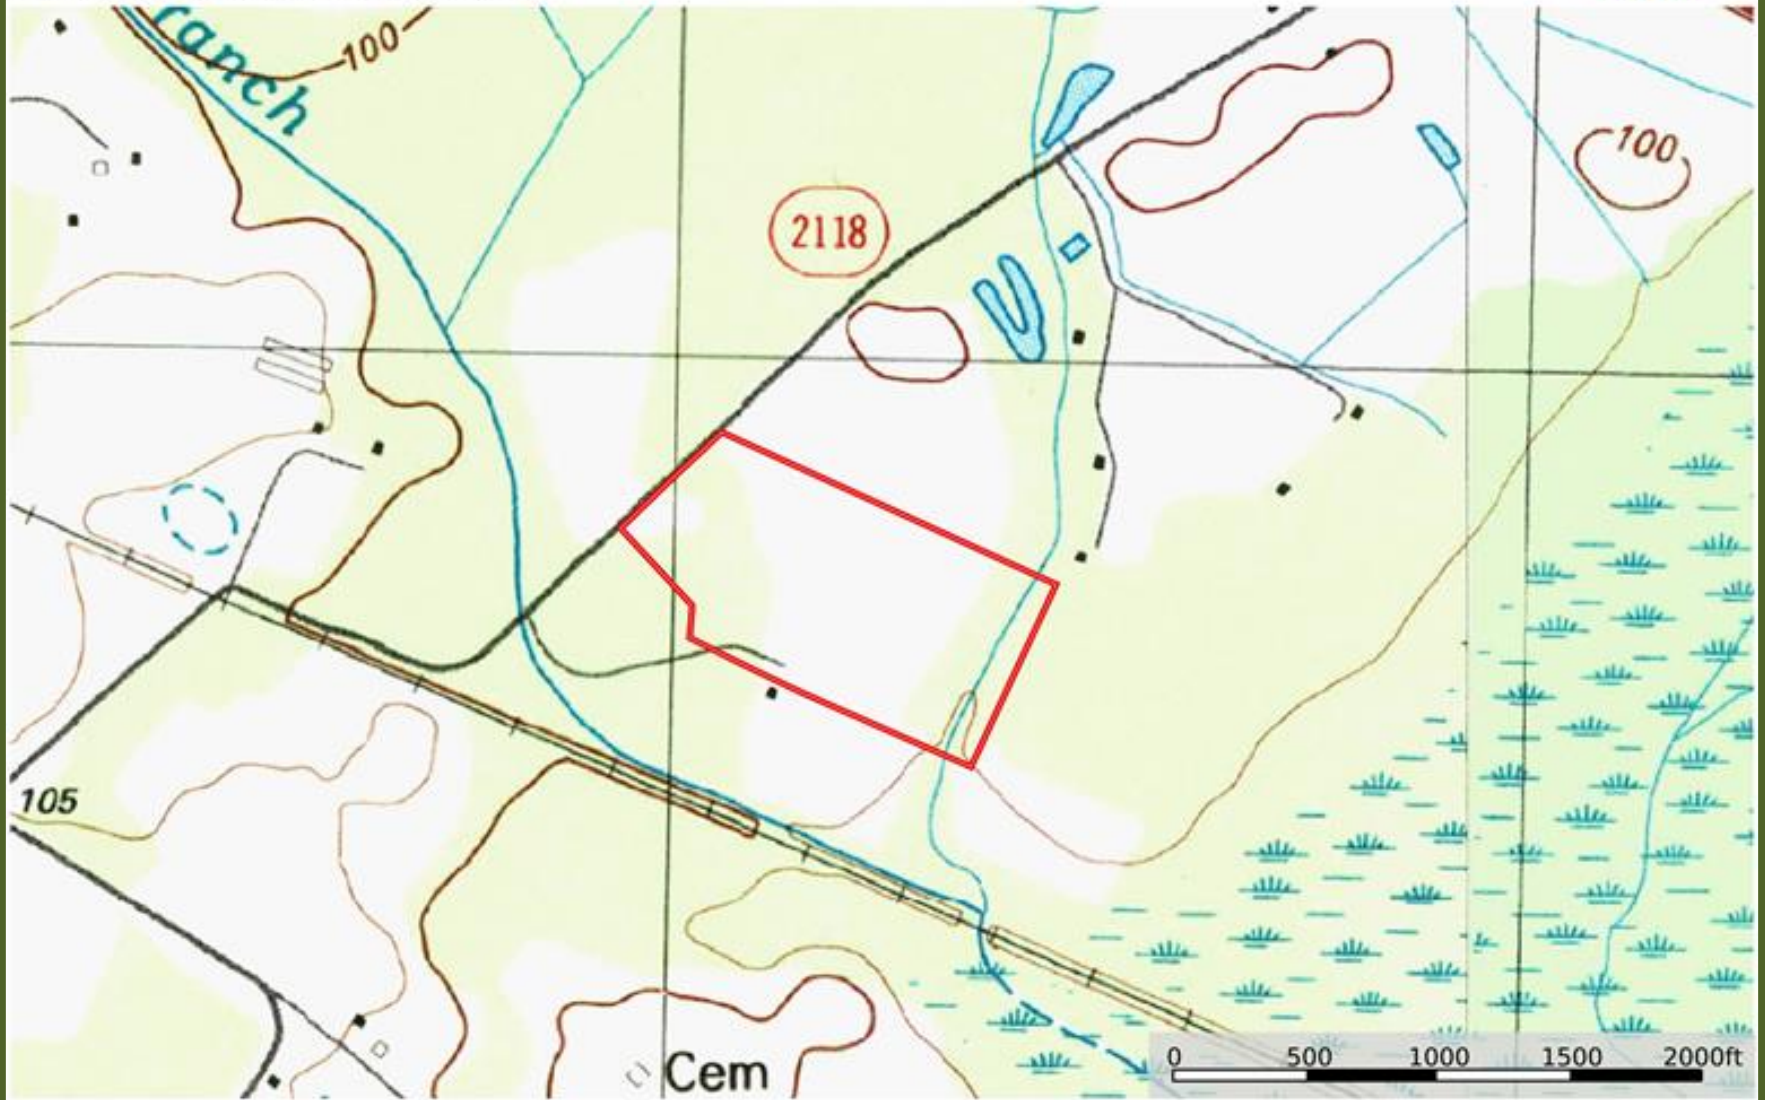

Pittman Road Farm Topographical Map
Robeson County, North Carolina, 25 AC +/-

Boundary

Marty Lanier
P: (910) 617-4326

www.rockcreeklandcompany.com

604 George II Highway Winnabow NC 28479

The information contained herein was obtained from sources deemed to be reliable. Land ID™ Services makes no warranties or guarantees as to the completeness or accuracy thereof.