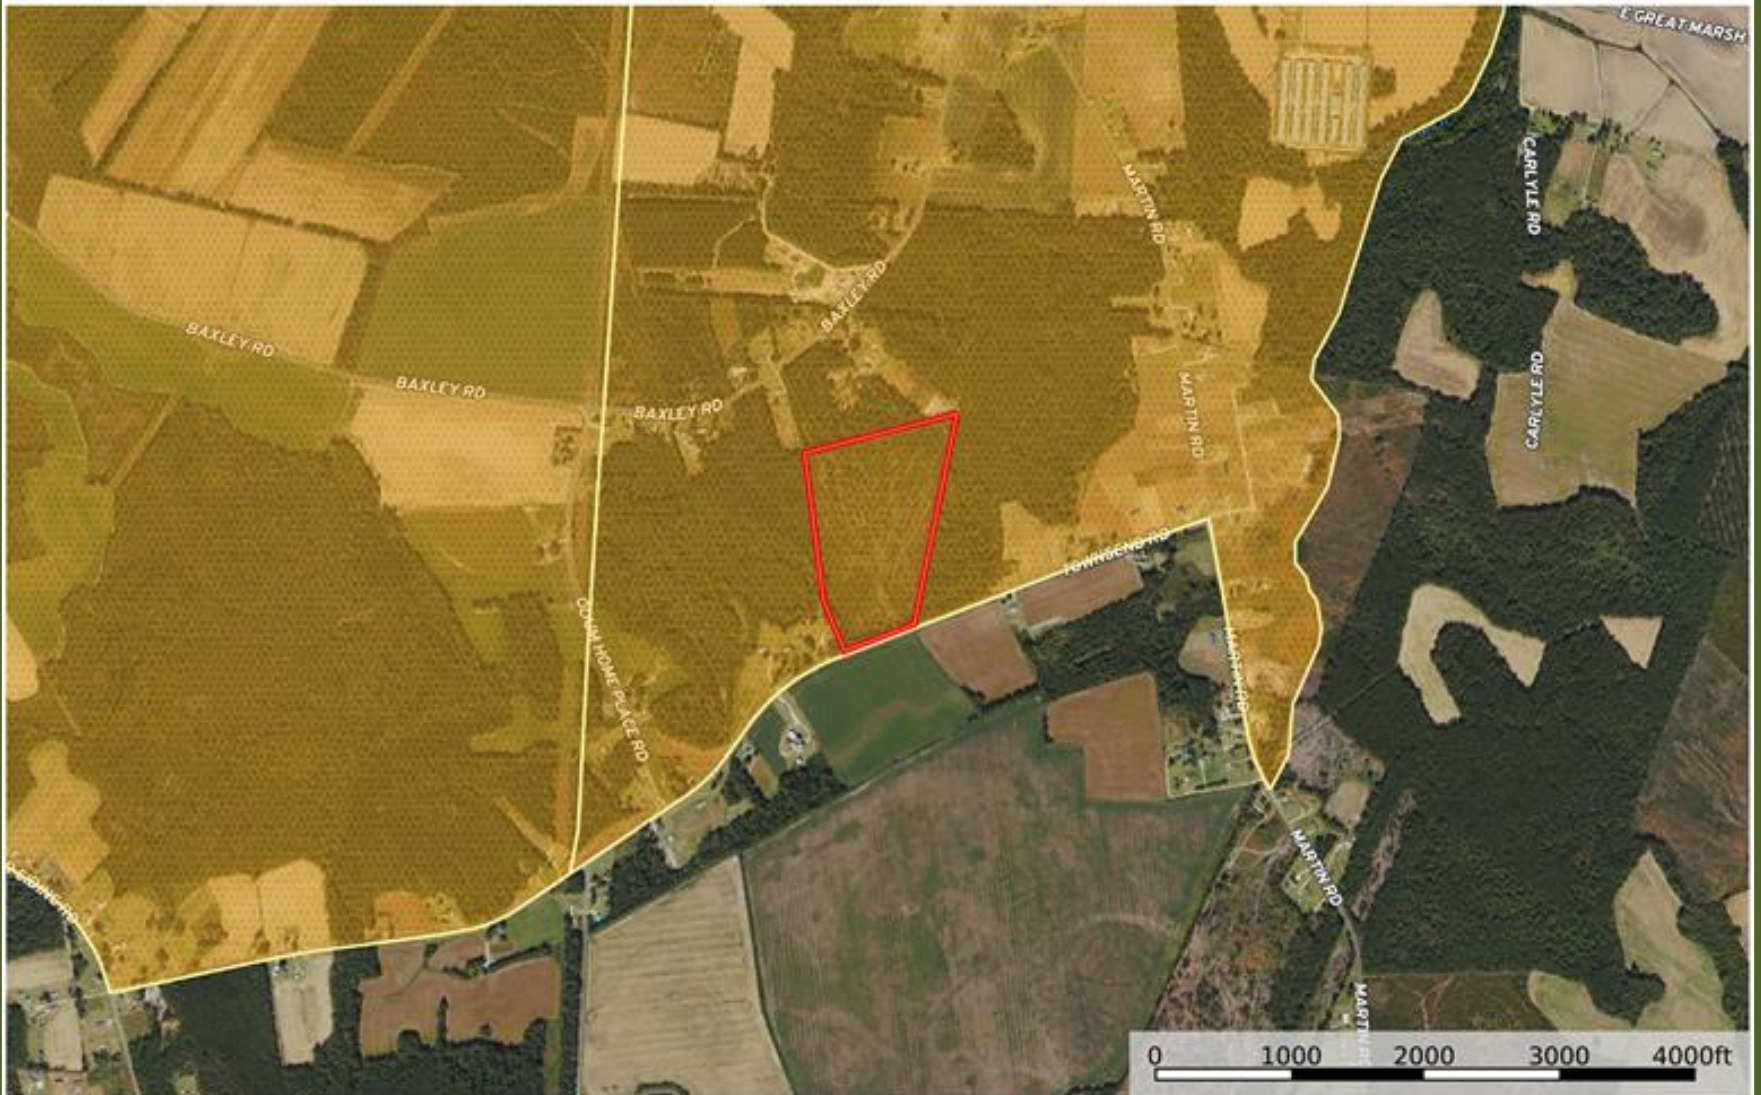

Townsend Road Tract Opportunity Zone Map

Robeson County, North Carolina, 30 AC +/-

Boundary Opportunity Zones

Marty Lanier
P: (910) 617-4326

www.rockcreeklandcompany.com

604 George II Highway Winnabow NC 28479