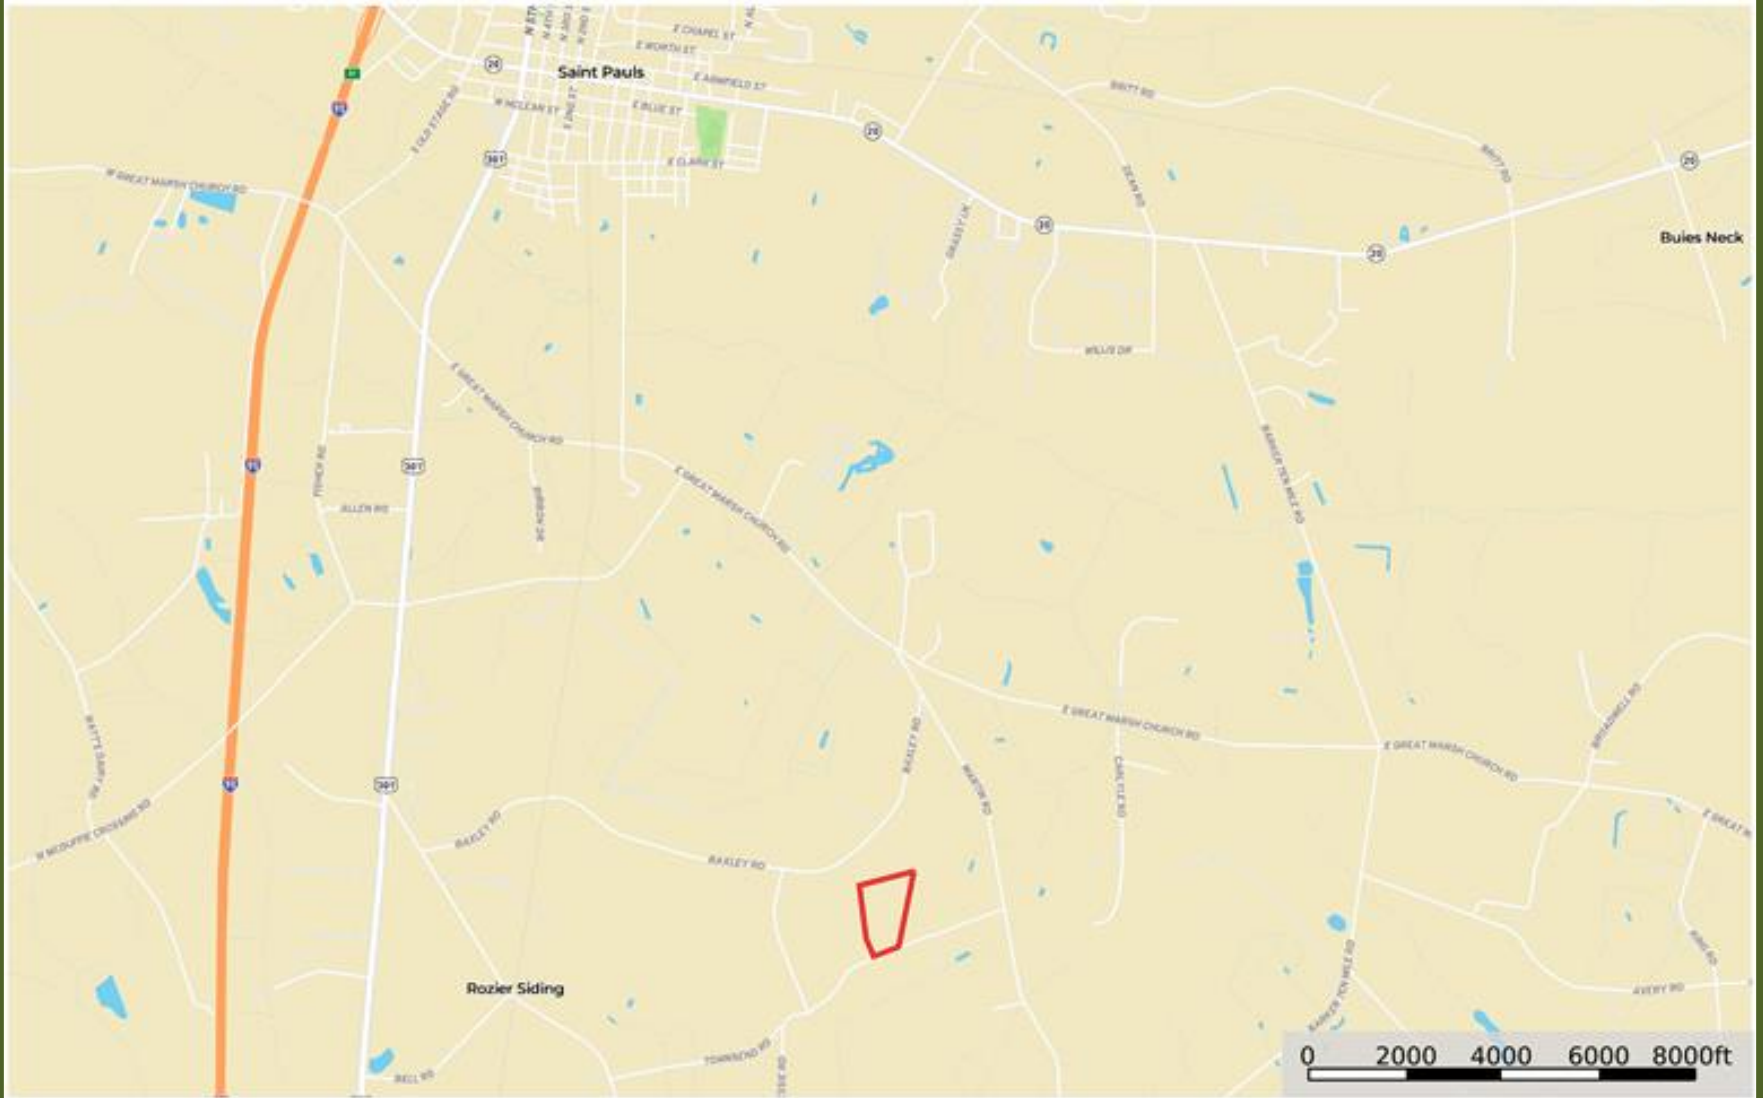

Townsend Road Tract Location Map

Robeson County, North Carolina, 30 AC +/-

Boundary

Marty Lanier
P: (910) 617-4326

www.rockcreeklandcompany.com

604 George II Highway Winnabow NC 28479