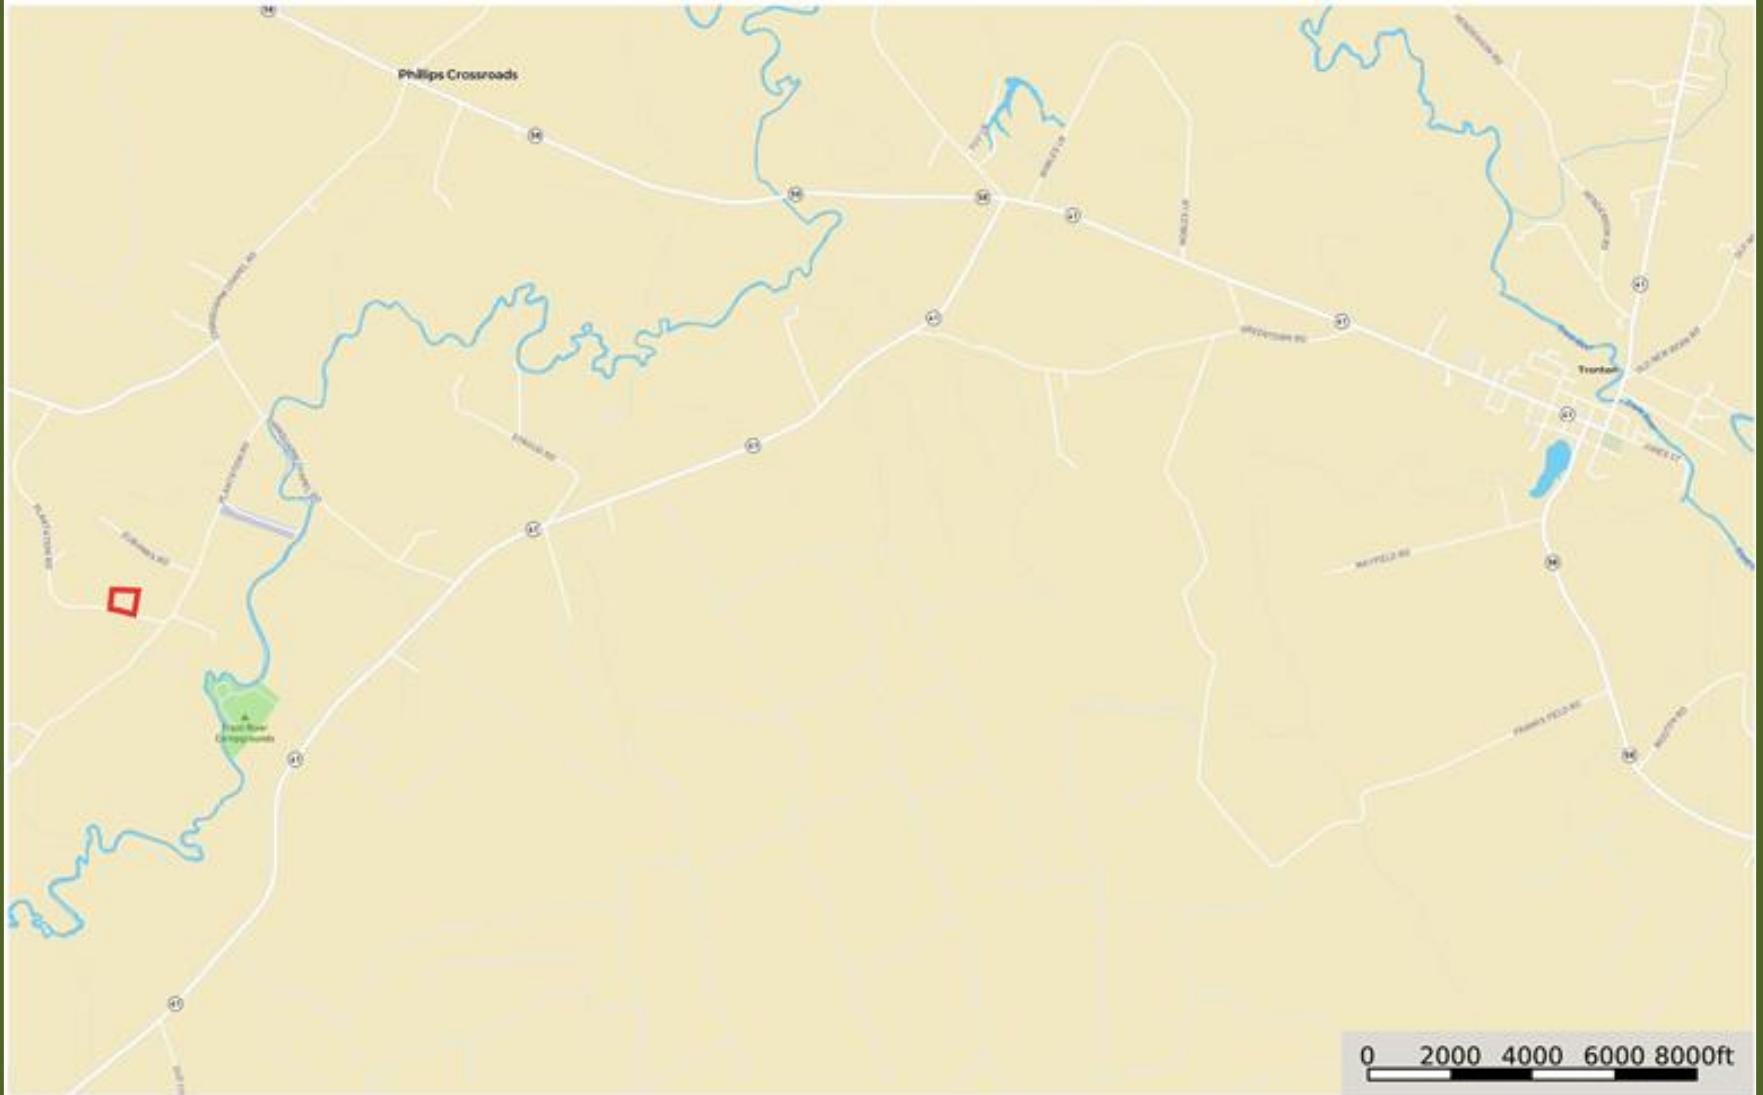

Plantation Road Home and Farm Location Map

Jones County, North Carolina, 7 AC +/-

Boundary

Marty Lanier
P: (910) 617-4326

www.rockcreeklandcompany.com

604 George II Highway Winnabow NC 28479

The information contained herein was obtained from sources deemed to be reliable. id. Services makes no warranties or guarantees as to the completeness or accuracy thereof.