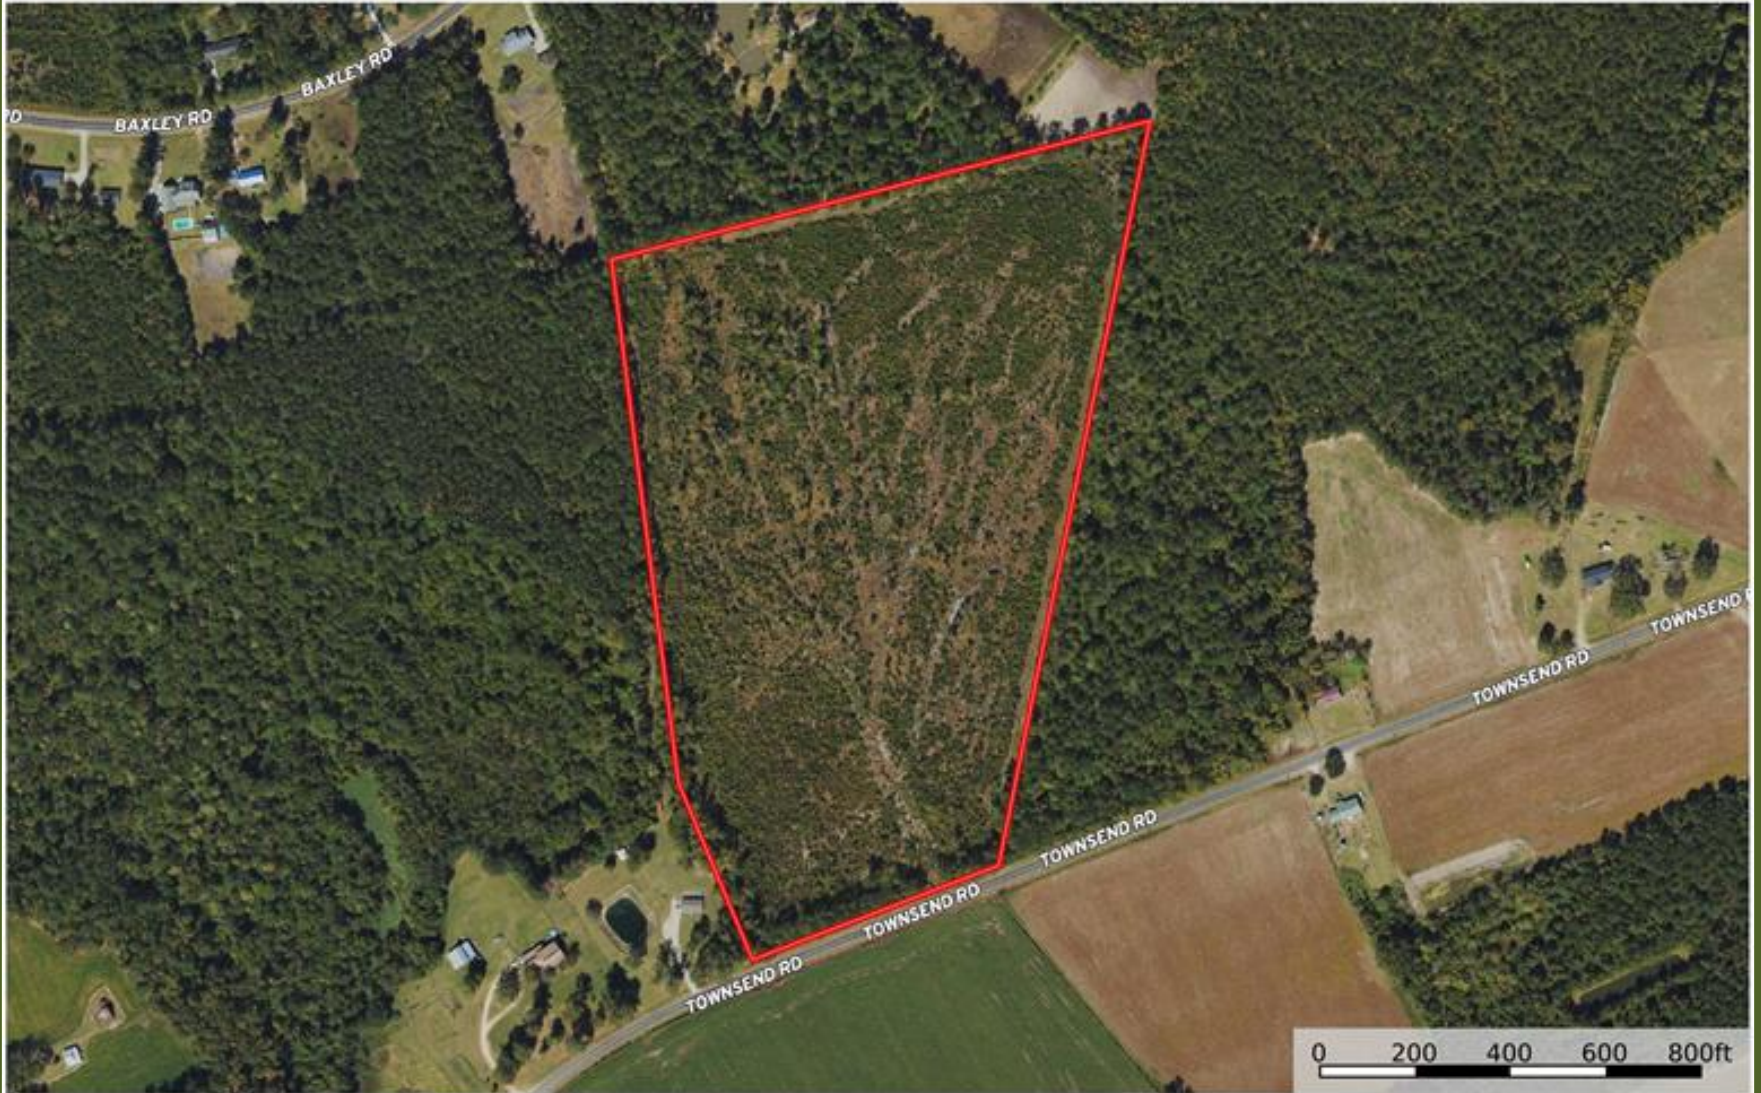

Townsend Road Tract Aerial Map

Robeson County, North Carolina, 30 AC +/-

Boundary

Marty Lanier
P: (910) 617-4326

www.rockcreeklandcompany.com

604 George II Highway Winnabow NC 28479