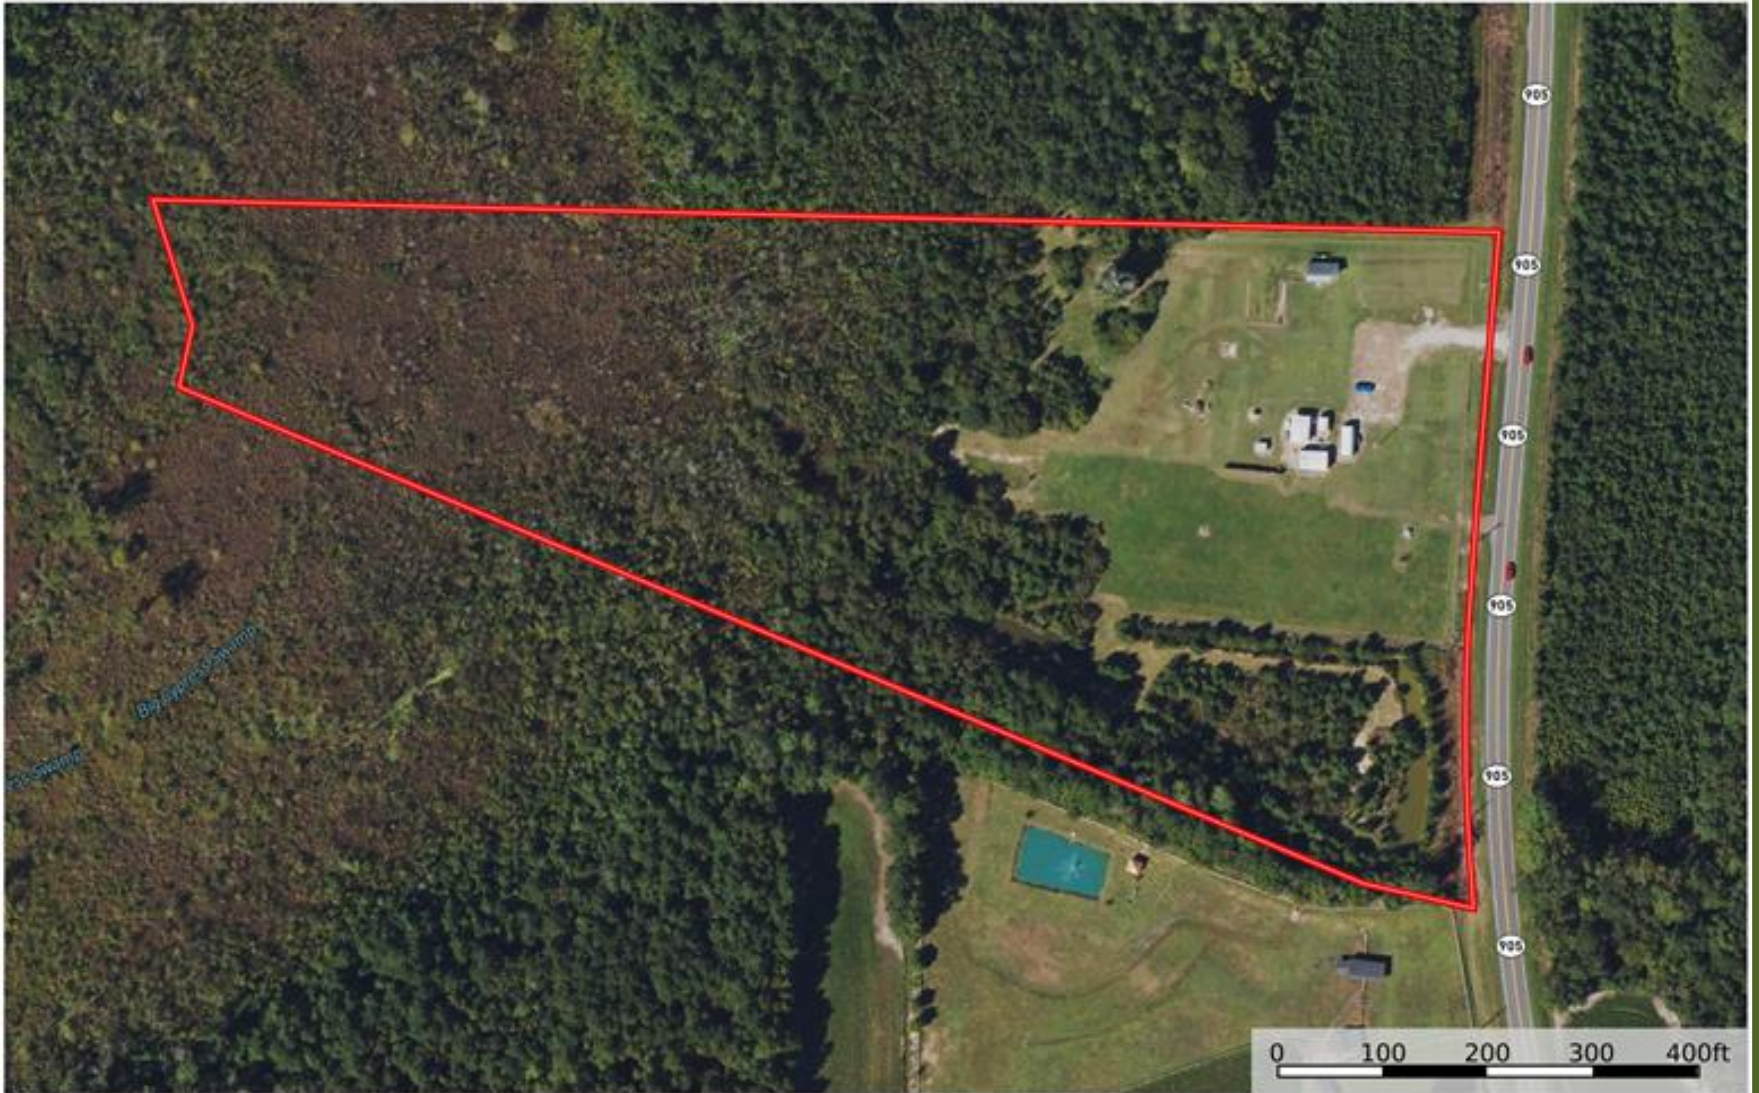

# Seven Creeks Highway Property Aerial Map

Columbus County, North Carolina, 11.65 AC +/-

Boundary

Marty Lanier

P: (910) 617-4326

[www.rockcreeklandcompany.com](http://www.rockcreeklandcompany.com)

604 George II Highway Winnabow NC 28479