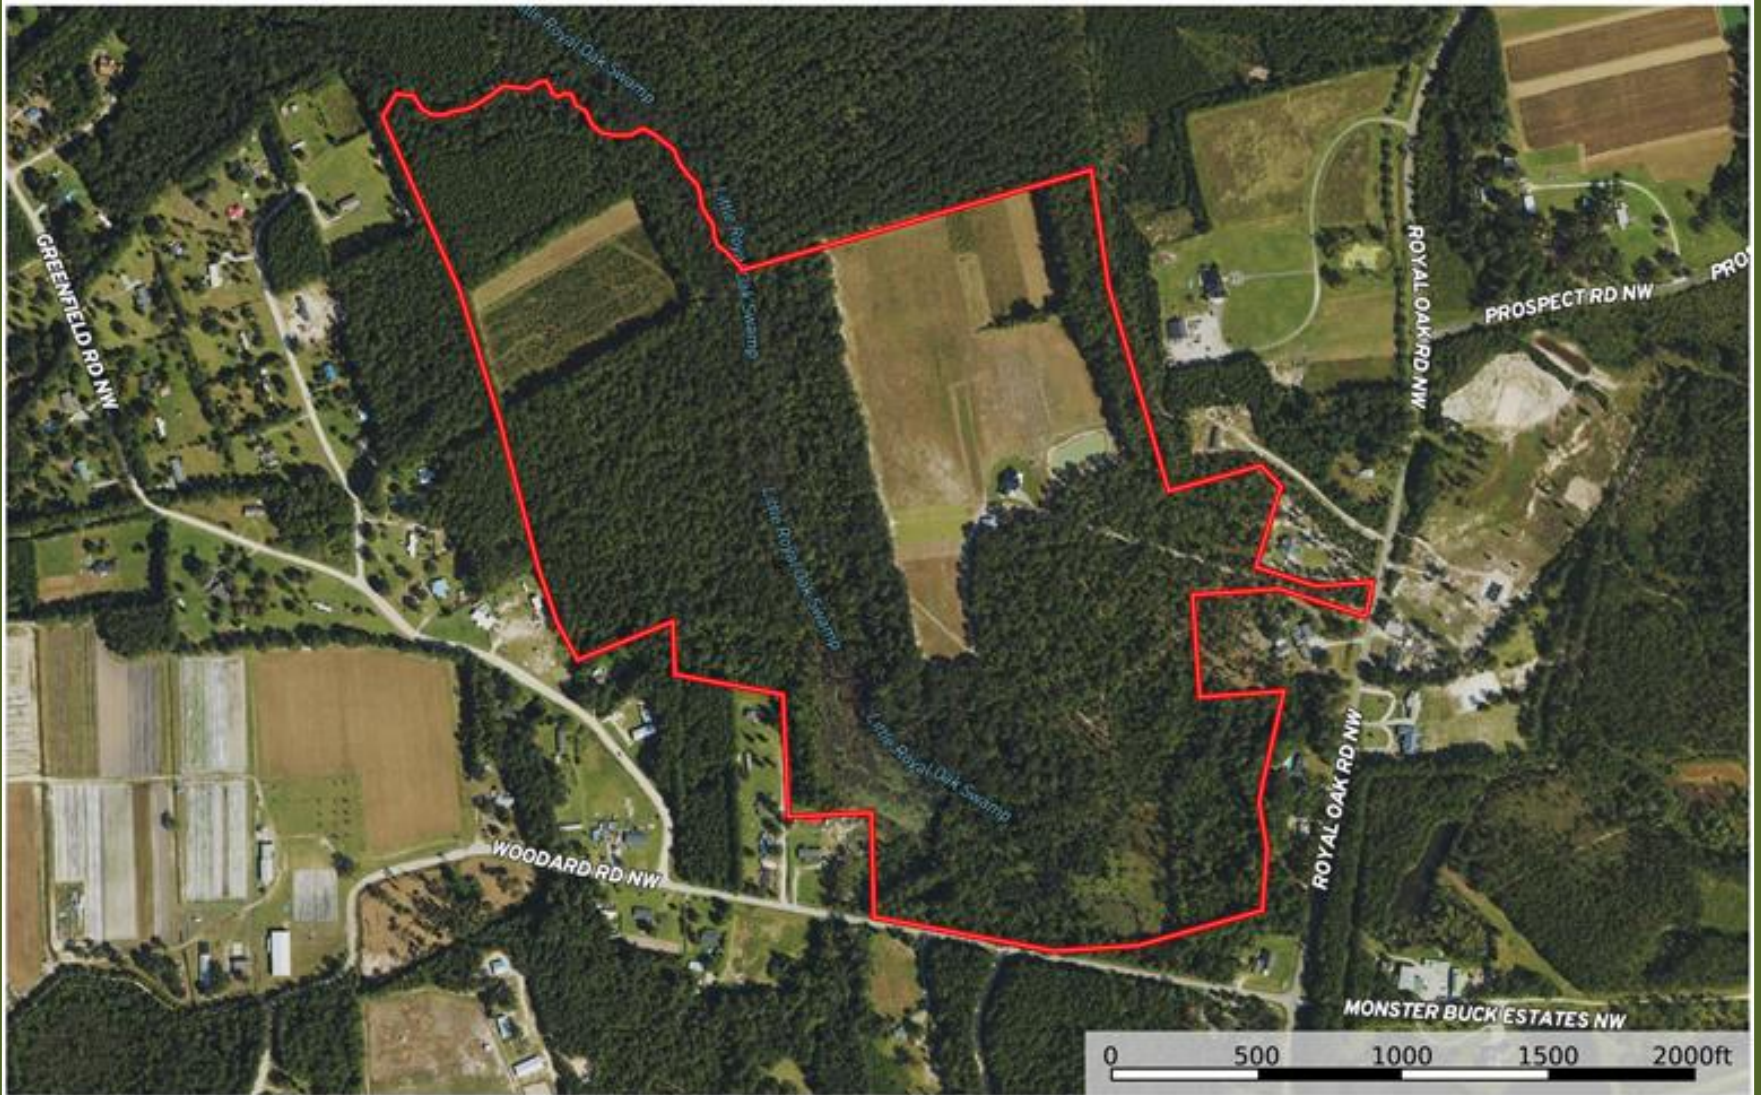

Bighorn Drive Estate Aerial Map

Brunswick County, North Carolina, 120.87 AC +/-

Boundary

Marty Lanier
P: (910) 617-4326

www.rockcreeklandcompany.com

604 George II Highway Winnabow NC 28479