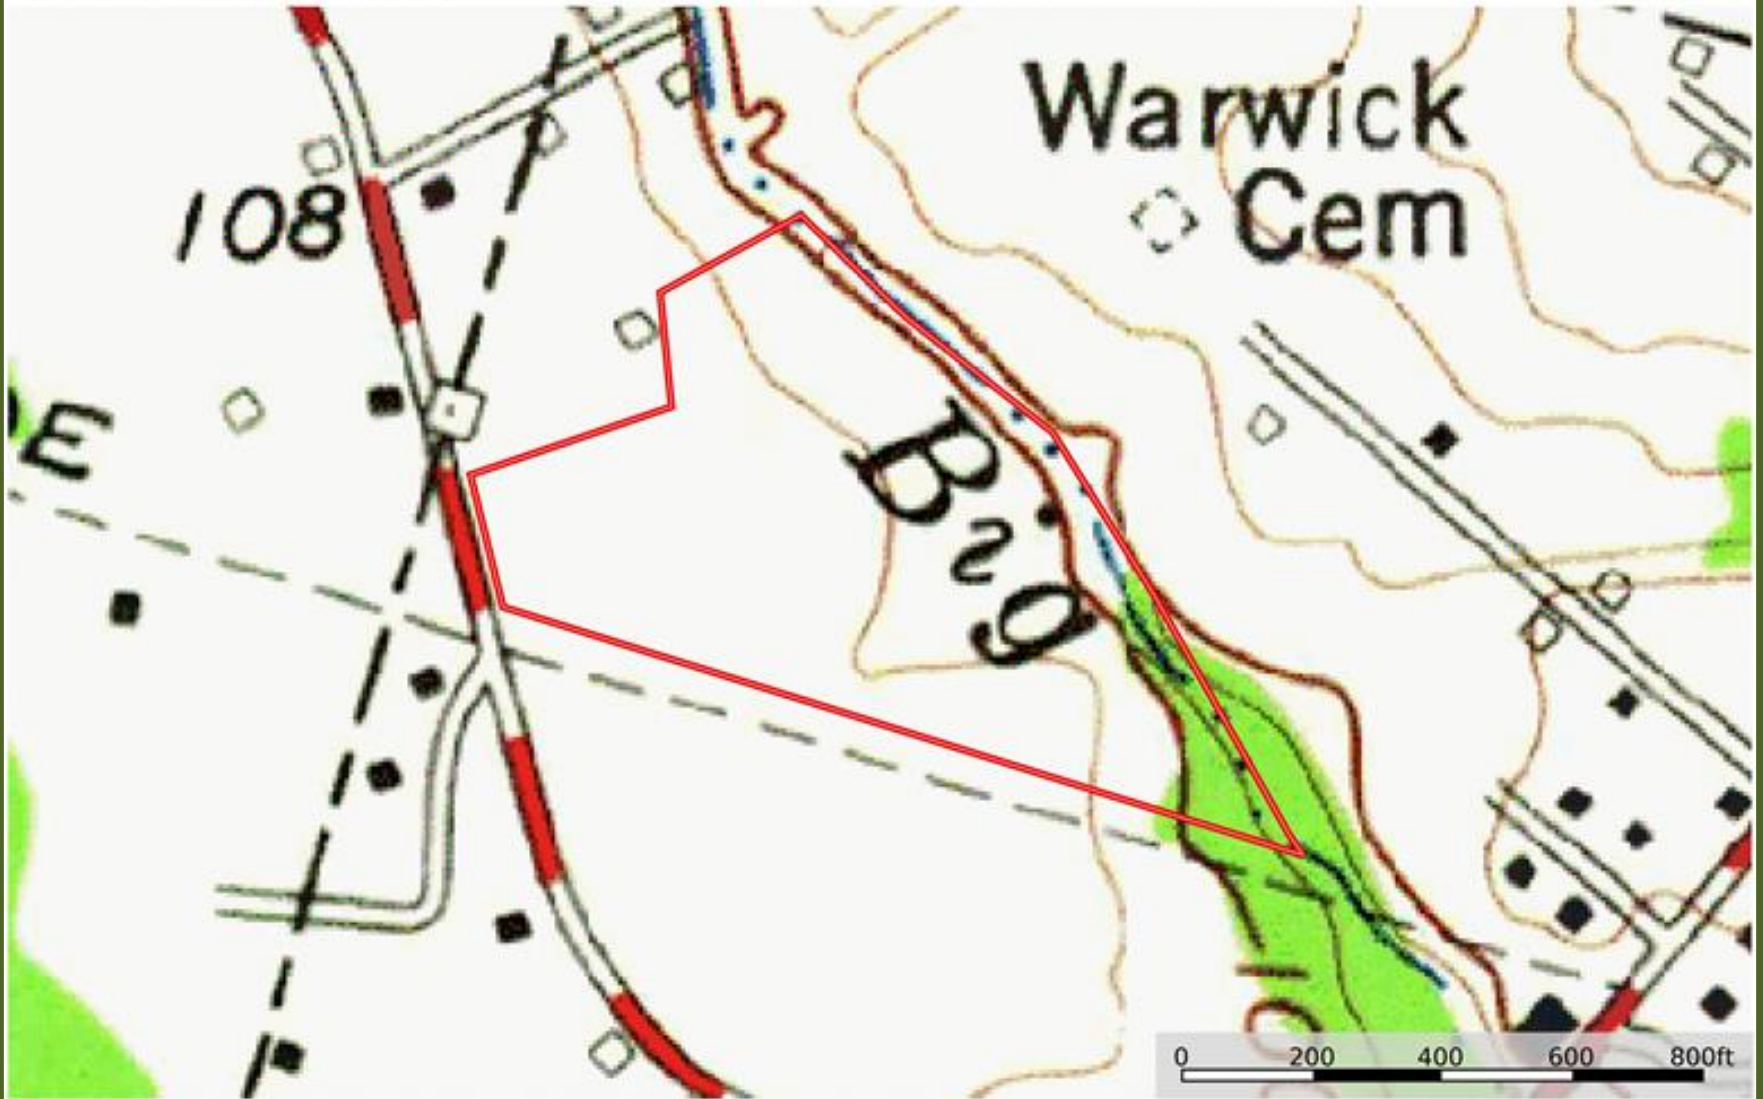

Atkinson Road Estate Lot Topographical Map

Robeson County, North Carolina, 12.88 AC +/-

Boundary

Marty Lanier
P: (910) 617-4326

www.rockcreeklandcompany.com

604 George II Highway Winnabow NC 28479