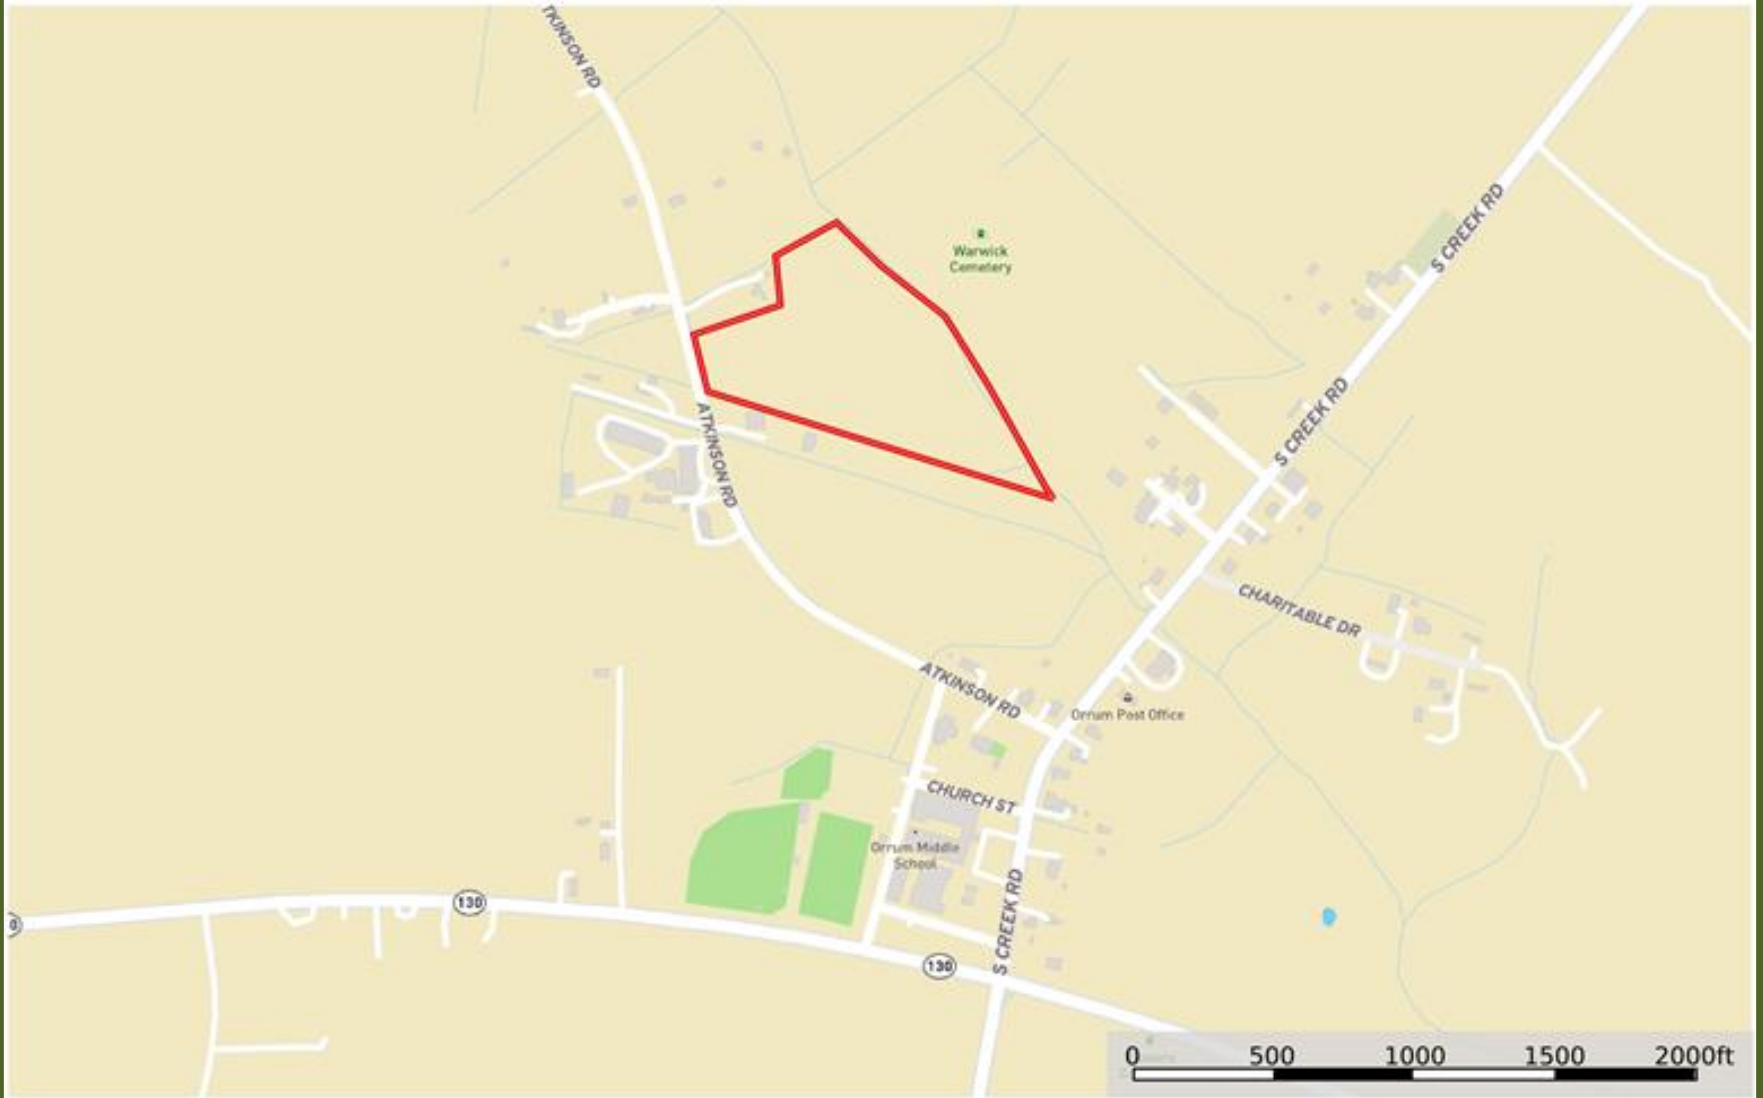

Atkinson Road Estate Lot Location Map

Robeson County, North Carolina, 12.88 AC +/-

Boundary

Marty Lanier
P: (910) 617-4326

www.rockcreeklandcompany.com

604 George II Highway Winnabow NC 28479