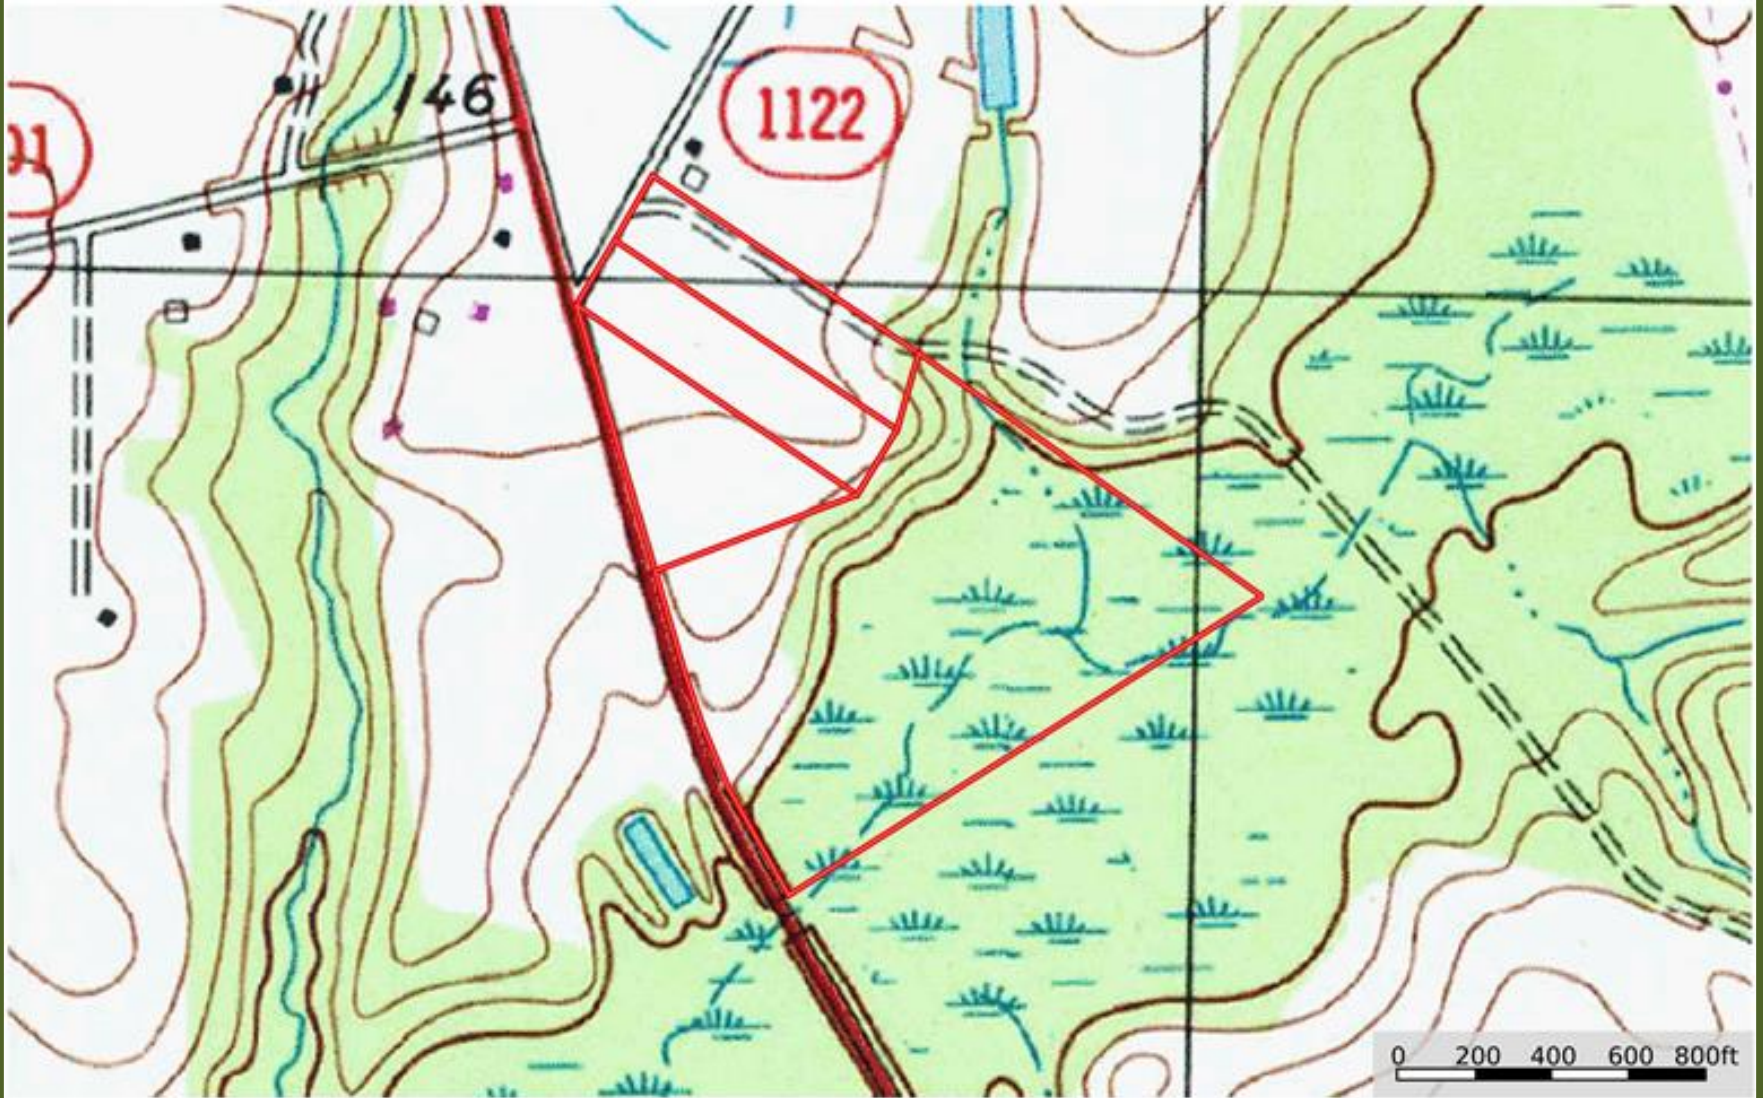

Country Living Farms II Topographical Map

Robeson County, North Carolina, AC +/-

Boundary

Marty Lanier
P: (910) 617-4326

www.rockcreeklandcompany.com

604 George II Highway Winnabow NC 28479